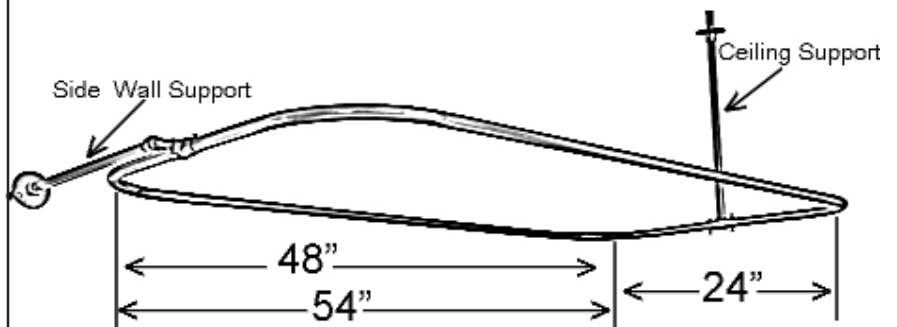

Finishes:

- CP Polished Chrome
- PN Polished Brass
- PB Polished Brass
- ORB Polished Brass
- SN Brushed Nickel

Dimensions are nominal and may vary. Dimensions and specifications subject to change without notice.