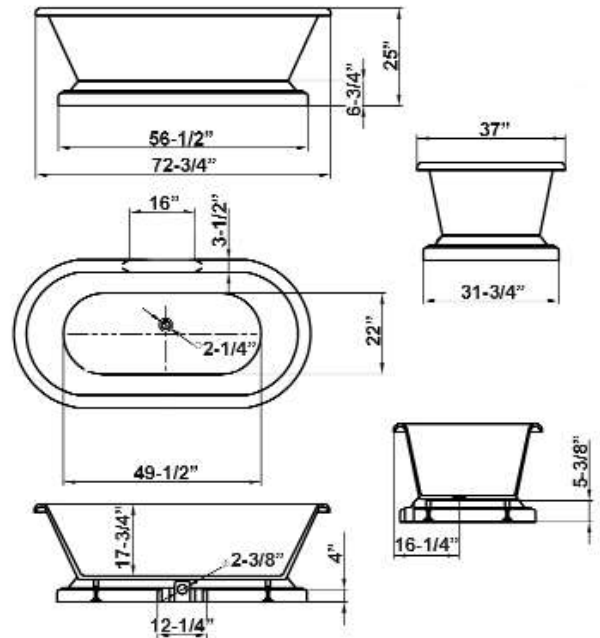

Dimensions of fixture are nominal and specifications subject to change without notice.