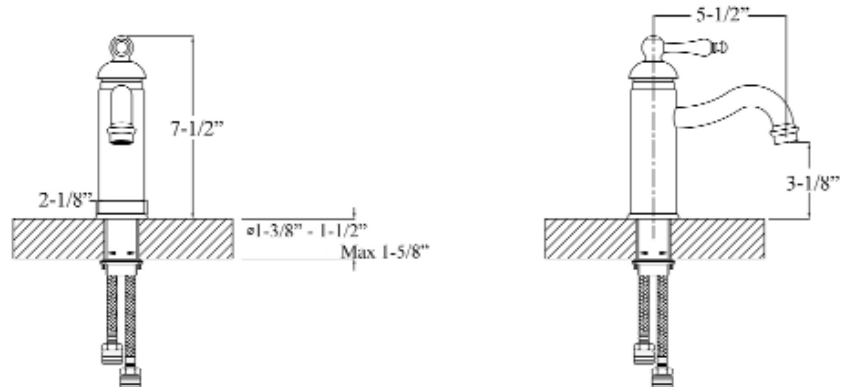

# AFTON SINGLE HANDLE LAVATORY FAUCET

Cat. No.  
LFS300

Spout Reach: 5-1/2"  
Height: 7-1/2"

## Features:

- ▶ Constructed of solid brass
- ▶ Single handle operation
- ▶ Drain not included
- ▶ Includes 2 braided hoses
- ▶ Hoses have 1/2" male connectors
- ▶ Height to spout 3-1/8"
- ▶ Ceramic disc cartridges
- ▶ Flow rate is 1.2 GPM at 60 psi
- ▶ cUPC/NSF/AB1953 Certified

## Finishes:

- CP** Polished Chrome
- BN** Brushed Nickel
- ORB** Oil Rubbed Bronze

Dimensions of fixture are nominal and may vary. Dimensions and specifications subject to change without notice.