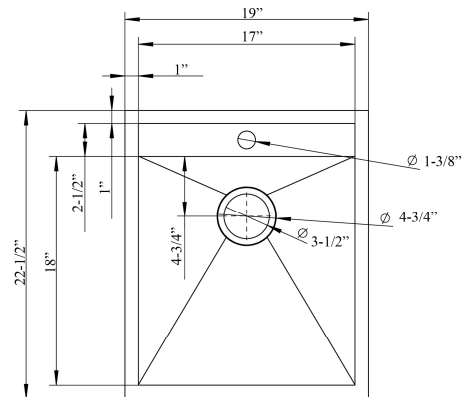

**19" THELMA  
DROP-IN SINK**

Cat. No  
PSSSB2084-SS

W: 19"

D: 22-1/2"

H: 10"

**\*Please do NOT cut hole without  
template or actual product.**

**Interior Dimensions:**

Basin Interior: 17" W x 18" D

Basin Depth: 9-1/2"

**Features:**

- ▶ Solid 16 gauge metal
- ▶ Single rectangular bowl
- ▶ Matte finish
- ▶ Zero radius corners for easy cleaning
- ▶ Coated for sound insulation
- ▶ Mounting clips and template included
- ▶ Lip is 1-1/16" wide
- ▶ Drain is 3-1/2"
- ▶ Drain sold separately
- ▶ Wire grid available to purchase separately,  
**PSSSB2084-WIRE**

Dimensions of fixture are nominal and may vary within the range of tolerances established by ANSI Standard A112.19.2. Dimensions and specifications subject to change without notice.