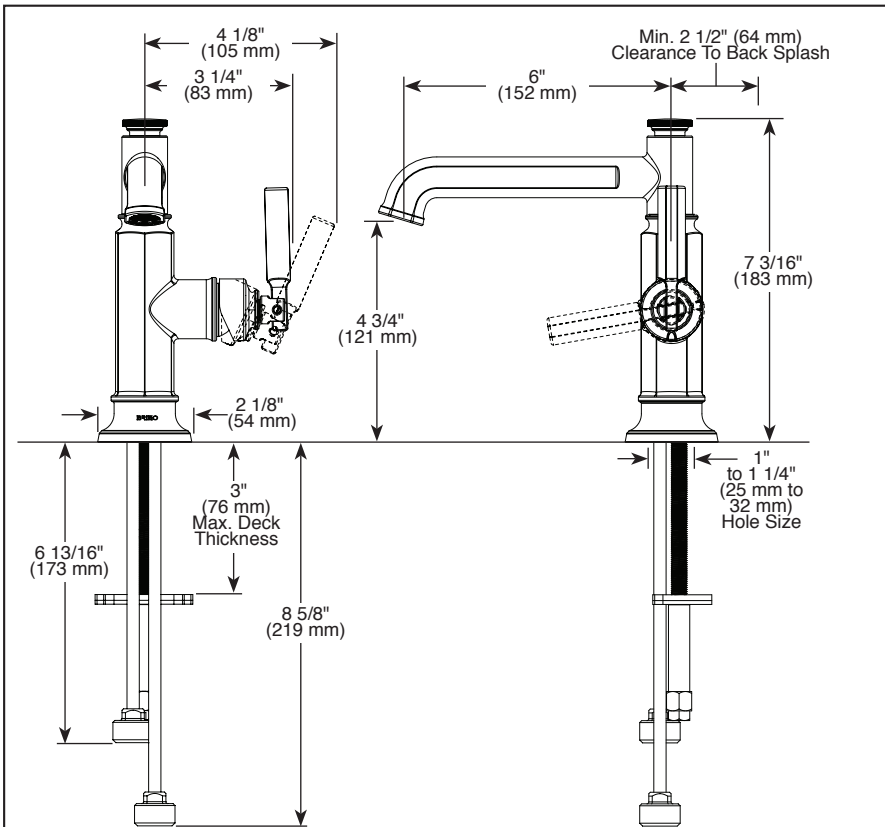

BRIZO®

BATHROOM FAUCET

- Invari™ Collection
- Single Handle Deck Mount

STANDARD SPECIFICATIONS:

- Max flow rate 1.5 gpm @ 60 psi, 5.7 L/min @ 414 kPa
- Max flow rate (ECO model only) 1.2 gpm @ 60 psi, 4.5 L/min @ 414 kPa
- Single hole mount
- Solid brass body
- Control mechanism - 25 mm ceramic disc cartridge with metal stem
- Spout features hidden water-efficient, laminar flow aerator
- Must order drain separately
- Optional 5 3/4" (146 mm) escutcheon - RP100324 (not included)

COMPLIES WITH:

- ASME A112.18.1 / CSA B125.1
- ♿ Indicates compliance to ICC/ANSI A117.1 - Valve control only
- EPA WaterSense®

65076LF-▲
65076LF-▲-ECO

Submitted Model No.: _____

Specific Features: _____

<p>RP72411▲ Grid Strainer Drain less overflow holes</p> 	<p>RP72413▲ Push Button Drain less overflow holes</p>  <p>2 3/4" (70 mm) Dia.</p>	<p>RP81627▲ Push Button Drain less overflow holes</p>  <p>1 5/8" (41 mm) Dia.</p>
<p>RP72412▲ Grid Strainer Drain with overflow holes</p> 	<p>RP72414▲ Push Button Drain with overflow holes</p>  <p>2 3/4" (70 mm) Dia.</p>	<p>RP81628▲ Push Button Drain with overflow holes</p>  <p>1 5/8" (41 mm) Dia.</p>