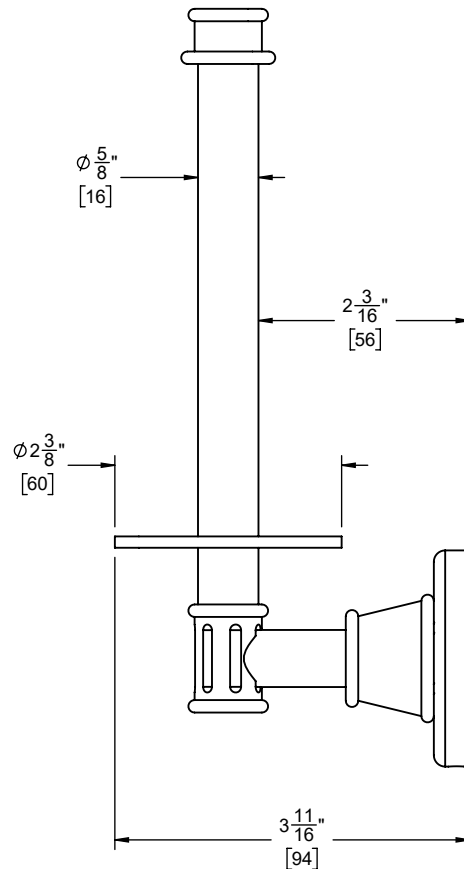

## Vertical Post Tissue / Towel Holder

C1-VTP

### Codes/Standards

Product meets or exceeds the following:

- None applicable

Specifications subject to change without notice

Dimensions are inches, rounded to 1/16"  
[Dimensions in brackets are mm, rounded to 1mm]