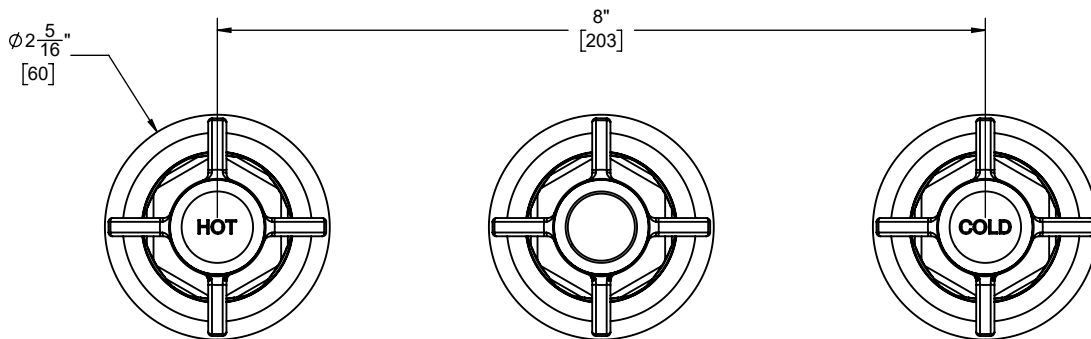

California Faucets®

Montecito™

THREE HANDLE TUB & SHOWER TRIM

TO-3403L

Features

- Available in 28 finishes including 13 PVD finishes
- All brass construction
- Less head, arm, flange, and spout
- Requires rough valve: 3-VR (sold separately)

Codes/Standards Applicable

Product meets or exceeds the following:

- ASME A112.18.1/CSA B125.1

THROUGH-HOLE SPECIFICATIONS

MIN	RECOMMENDED	MAX
Ø 1" [25]	Ø 1-3/8" [35]	Ø 1-1/2" [38]

DIMENSIONS SHOWN TO NEAREST 1/16"
[DIMENSIONS SHOWN TO NEAREST 1mm]