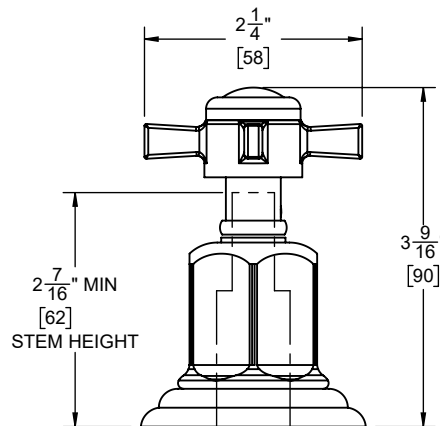

California Faucets®

Montecito™

THREE HANDLE TUB & SHOWER TRIM

TO-3403L

Features

- Available in 28 finishes including 13 PVD finishes
- All brass construction
- Less head, arm, flange, and spout
- Requires rough valve: 3-VR (sold separately)

Codes/Standards Applicable

Product meets or exceeds the following:

- ASME A112.18.1/CSA B125.1

THROUGH-HOLE SPECIFICATIONS

MIN	RECOMMENDED	MAX
Ø 1" [25]	Ø 1-3/8" [35]	Ø 1-1/2" [38]

DIMENSIONS SHOWN TO NEAREST 1/16"
[DIMENSIONS SHOWN TO NEAREST 1mm]