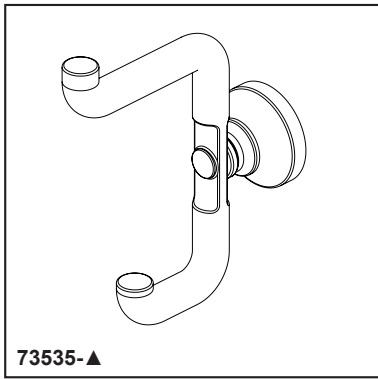

see what Delta can do^{SM}

ACCESSORIES

- Saylor™ Bath Collection
- Double Robe Hook

STANDARD SPECIFICATIONS:

- Wood blocking is preferable behind all wall surfaces. If wood blocking is not available, the following fasteners are suggested: Tile/Masonry-Plastic or lead Anchors Plaster/drywall-Toggle bolts.
- Mounting hardware included with product.

WARRANTY

- Parts and Finish - Lifetime limited warranty; or for commercial purchasers, 10 years for multi-family residential (apartments and condominiums) and 5 years for all other commercial uses, in each case from the date of purchase.

Submitted Model No.: _____
Specific Features: _____