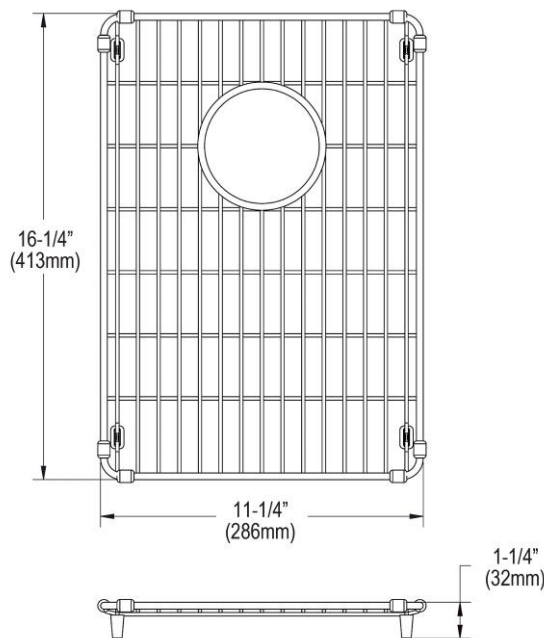

PART: _____ QTY: _____

PROJECT: _____

CONTACT: _____

DATE: _____

NOTES: _____

APPROVAL: _____

In keeping with our policy of continuing product improvement, Elkay reserves the right to change product specifications without notice. Please visit elkay.com for the most current version of Elkay product specification sheets. This specification describes an Elkay product with design, quality, and functional benefits to the user. When making a comparison of other producers' offerings, be certain these features are not overlooked.