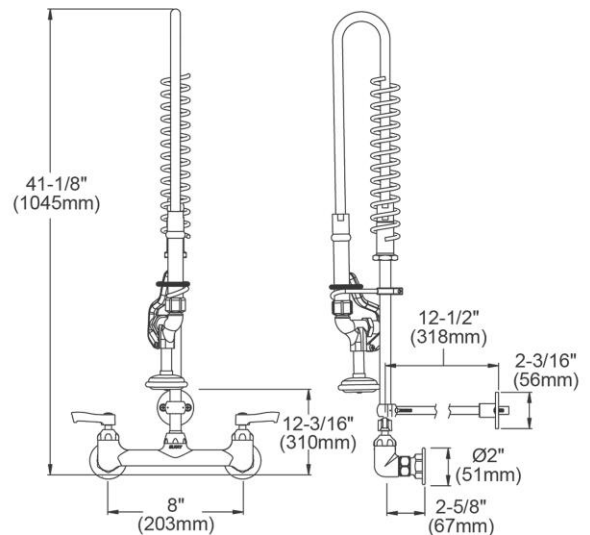

PRODUCT SPECIFICATIONS

Elkay 8" Centerset Wall Mount Faucet 44in Flexible Hose w/1.2 GPM Spray Head 2in Lever Handles 1.2 GPM Spray Head. Faucet has a flow rate of 1.2 GPM, and is made of Chrome-plated Brass material, with a Quarter Turn Ceramic Disc valve. Faucet requires 2 faucet holes.

Mounting Type:	Wall Mount
Special Features:	Low Flow Solid Brass Construction Spout Swing Restriction Pin
Spray Type:	Pre Rinse
Finish:	Chrome (CR)
Handle Type:	Lever Handle
Spout Reach:	30"
Spout Height:	41-1/8"
Hole Drillings:	2
Material:	Chrome-plated Brass
Valve Type:	Quarter Turn Ceramic Disc
Valve Connection:	1/2"-14 NPT
Flow Rate:	1.2 GPM
Faucet Hole Spread:	8
Spout Swing Rotation:	360°
Spout Type:	Flexible Spout

Product Compliance: ASME A112.18.1/CSA B125.1
NSF 61
NSF 372 (lead free)

[Clean and Care Manual \(PDF\)](#)
[Installation Instructions \(PDF\)](#)
[Warranty \(PDF\)](#)

PART: _____ QTY: _____

PROJECT: _____

ITEM	IND. PART	DESCRIPTION
1	45947C	Pre-Rinse Assembly Low Flow
2	45918C	Handle, 2"
3	45923C	Right Cold Cartridge
4	45924C	Left Hot Cartridge
5	A55414	1/2" Offset Shutoff
6	45912C	Body
7	45943C	44" Hose
8	45944C	Spring
9	45942C	Spray Valve
10	45945C	Tall Riser
11	45946C	Support Rod