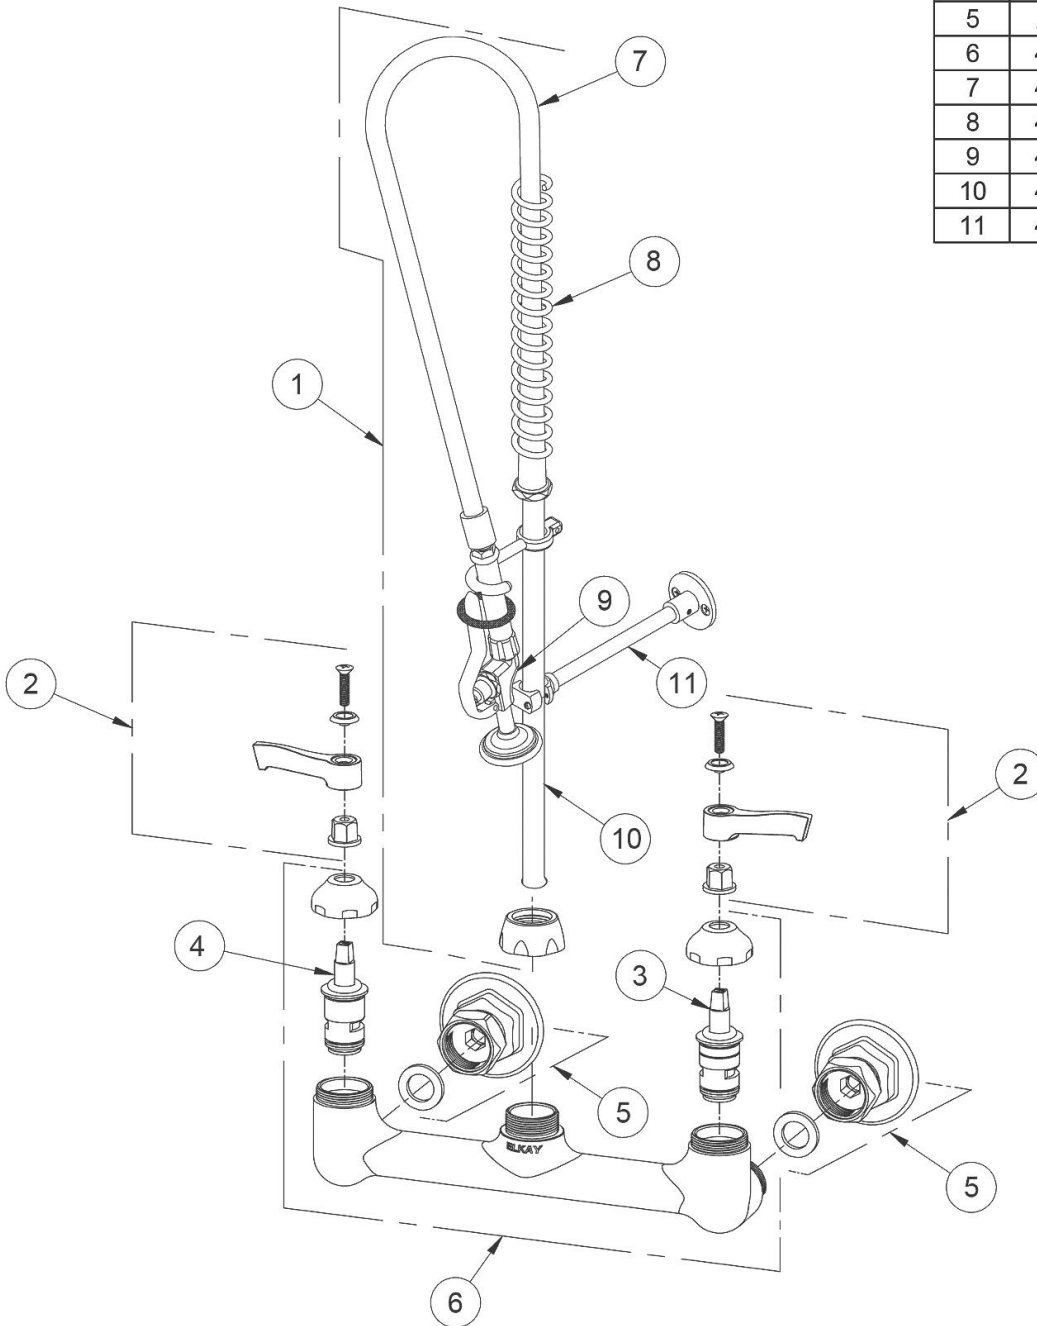

PRODUCT SPECIFICATIONS

Elkay 8" Centerset Wall Mount Faucet 44in Flexible Hose w/1.2 GPM Spray Head 2in Lever Handles 1.2 GPM Spray Head. Faucet has a flow rate of 1.2 GPM, and is made of Chrome-plated Brass material, with a Quarter Turn Ceramic Disc valve. Faucet requires 2 faucet holes.

Mounting Type:	Wall Mount
Special Features:	Low Flow Solid Brass Construction Spout Swing Restriction Pin
Spray Type:	Pre Rinse
Finish:	Chrome (CR)
Handle Type:	Lever Handle
Spout Reach:	30"
Spout Height:	41-1/8"
Hole Drillings:	2
Material:	Chrome-plated Brass
Valve Type:	Quarter Turn Ceramic Disc
Valve Connection:	1/2"-14 NPT
Flow Rate:	1.2 GPM
Faucet Hole Spread:	8
Spout Swing Rotation:	360°
Spout Type:	Flexible Spout

Product Compliance: ASME A112.18.1/CSA B125.1
NSF 61
NSF 372 (lead free)

[Clean and Care Manual \(PDF\)](#)
[Installation Instructions \(PDF\)](#)
[Warranty \(PDF\)](#)

PART: _____ QTY: _____

PROJECT: _____

ITEM	IND. PART	DESCRIPTION
1	45947C	Pre-Rinse Assembly Low Flow
2	45918C	Handle, 2"
3	45923C	Right Cold Cartridge
4	45924C	Left Hot Cartridge
5	A55414	1/2" Offset Shutoff
6	45912C	Body
7	45943C	44" Hose
8	45944C	Spring
9	45942C	Spray Valve
10	45945C	Tall Riser
11	45946C	Support Rod