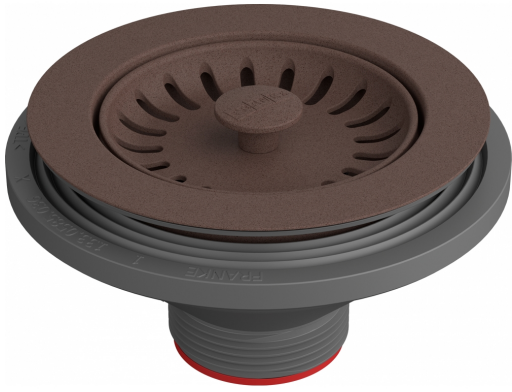

Colorline Sink Strainer 900-MOC | 112.0657.091

Technical Data

Aspect

Type of material	Plastic
Accessory type	Strainer assembly

Product identification

Product family	Maris
Collection	COLORLINE

Features
