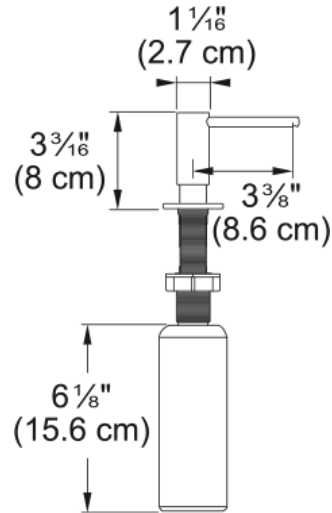

Atlas Soap Dispenser - ATL-SD-IBK | 112.0625.484

Technical Data

Aspect

Type of material	Stainless steel 316
Color	Industrial black
Accessory type	Soap dispenser

Product identification

Product family	Mythos
Collection	Atlas