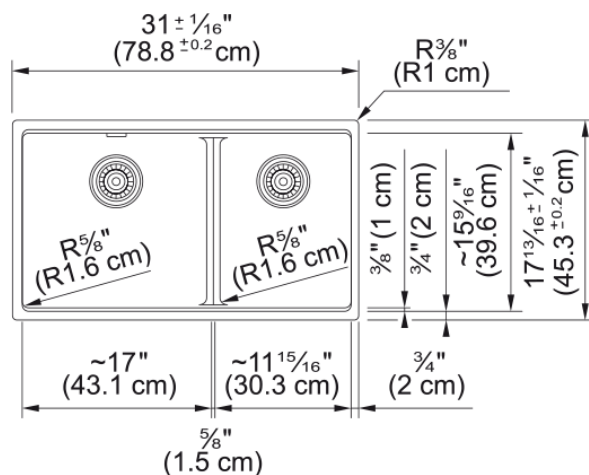

Maris Undermount Sink - MAG1601611LD-PWT | 125.0687.083

Technical Data

Aspect

Sink type	Sink
Type of material	Granite
Number of bowls	2
Color	Polar white
Finish	None

Product Dimensions

Exterior size: right to left	31.024
Exterior size: front to back	17.835
Large bowl size: right to left	16.945
Large bowl size: front to back	15.606
Large bowl: depth	9.492
Small bowl size: right to left	11.984
Small bowl size: front to back	15.606
Small bowl: depth	9.492

Installation

Minimum cabinet size	36"
----------------------	-----

Product specifications

Installation type	Undermount
Drain hole	3 1/2"
Position of drainer	No drainer

Product identification

Product brand	FRANKE
Product family	Maris
Collection	Maris
Certified by	IAPMO

Features

Drainers number	No drainer
-----------------	------------

Features

Product reversibility	No
Faucet ledge	No
Strainer assembly included	No
Strainer assembly type	No waste kit
Overflow	No
Number of faucet holes	No faucet hole
Soap dispenser hole	No