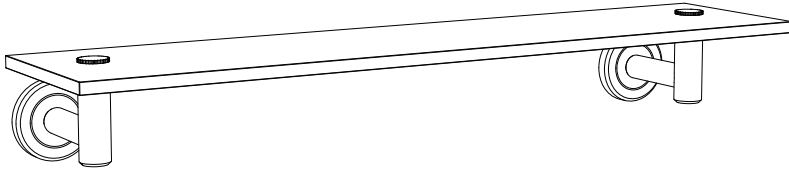

Latitude² Collection

General Specifications

Glass Shelf

- #4246 (Chrome)
- #4296 (Satin Nickel)
- #4256 (Bronze)

Rectangle Glass Shelf