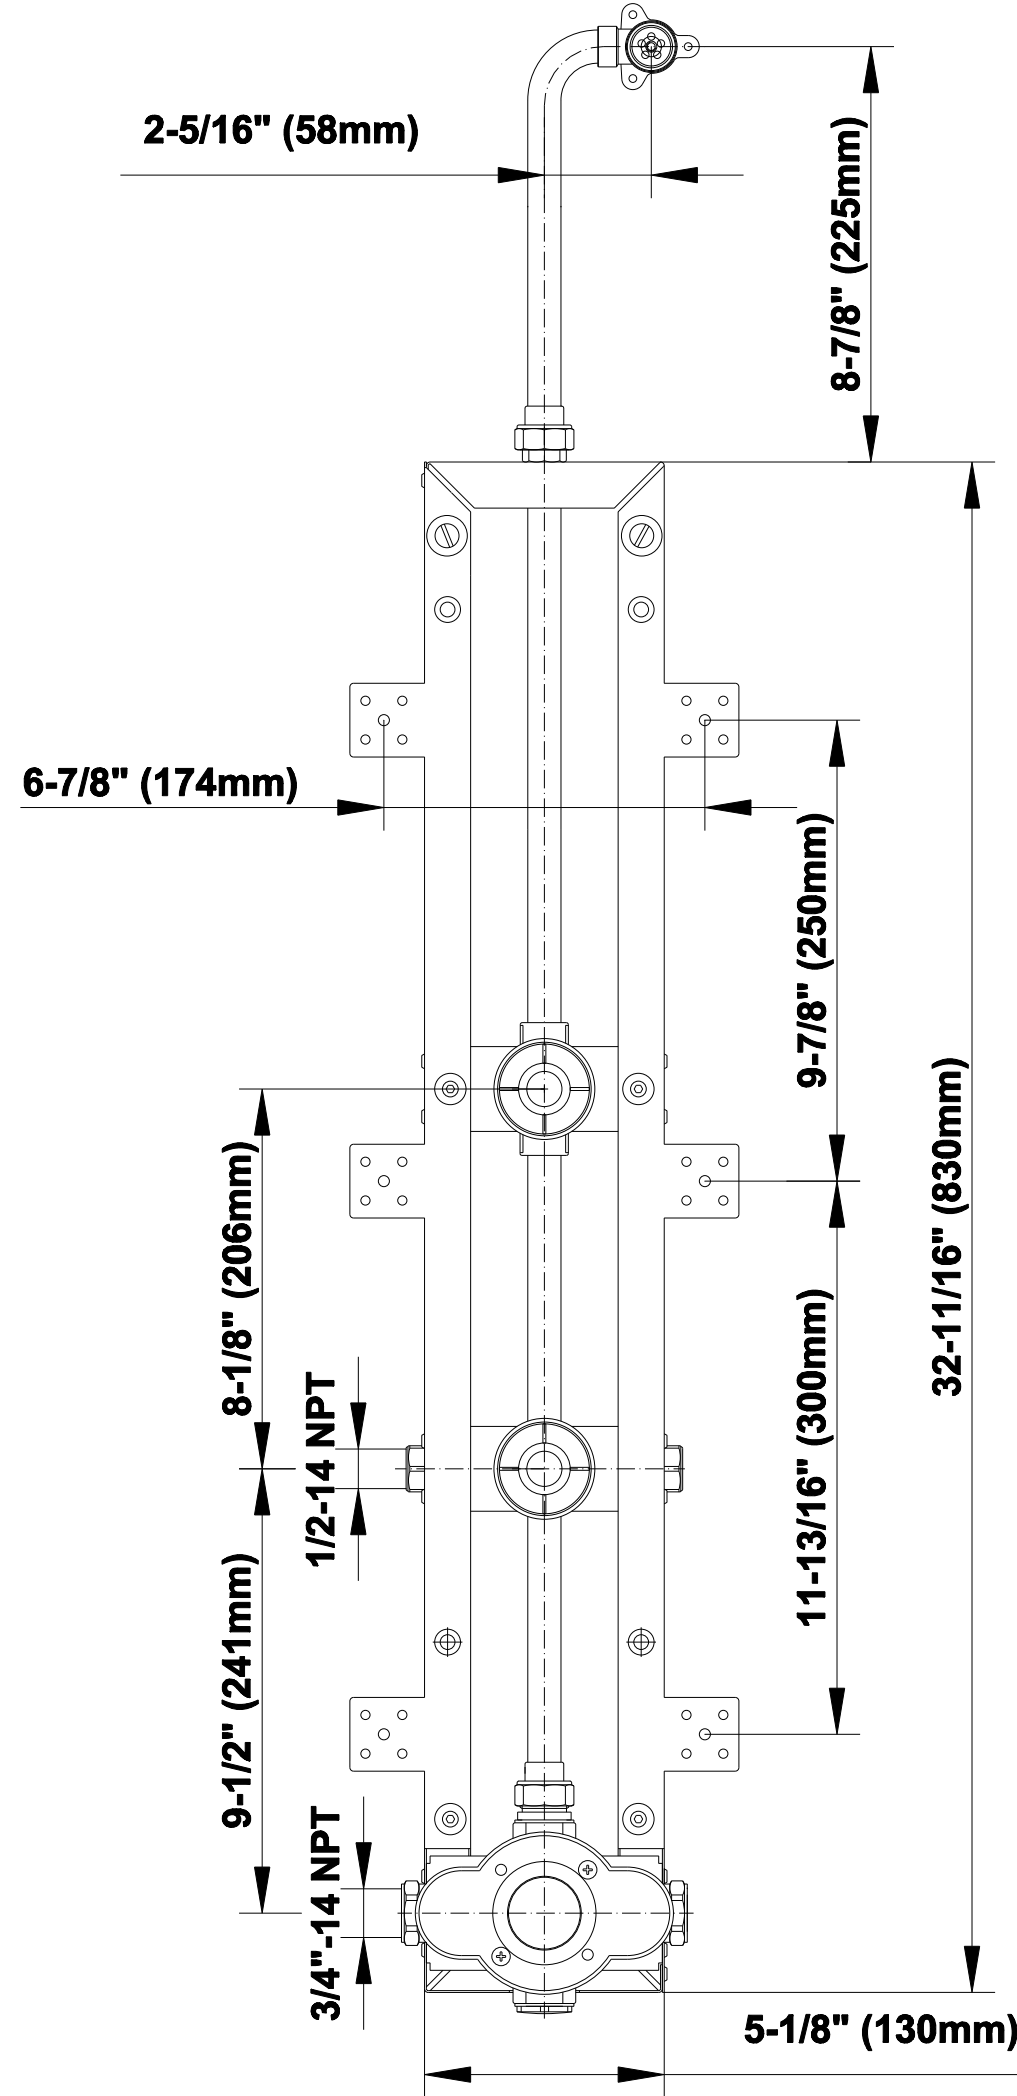

SHOWER
Square Thermostatic Ski Shower
Set w/Body Sprays (Rough &
Trim)
GE3.100A-LM31S

GRAFF®

Information

- 3/4" Thermostatic Valve
- Showerhead with no-clog, easy-clean spray nozzles
- Swivel Body Sprays (4 pieces)
- Optional Extension Kit Available
- Flow Rates: showerhead ≤ 2.5 max gpm, handshower ≤ 1.5 max gpm
- ADA

SHOWER
Square Flush Mount Body Spray
w/ Solid Brass Swivel Head
G-8497

GRAFF[®]

Information

- 12 no-clog, easy-clean silicon jets
- Metal ball-joint allows for 18° angle adjustment of body spray
- Brass wall escutcheon and flush-mounted trim
- 1/2" NPT female thread inlet
- Body spray flow rate ≤ 1.5 max gpm

Finishes

Polished
Chrome

Steelnox[®]
(Satin Nickel)

G-8497

Shower Components

Contemporary Flush-Mount Body Spray with Solid Brass Swivel Head

Product Features

- 12 no-clog, easy-clean silicone jets
- Metal ball-joint allows for 18° angle adjustment of body spray
- Brass wall escutcheon and Flush-mounted trim
- 1/2" NPT female thread inlet
- Body spray flow rate ≤ 1.5 max gpm

SHOWER
Rough Ski Shower
G-8805

GRAFF®

Information

- Complete rough box includes 1 thermostatic and 2 Stop/Volume Control Valves

Finishes

Polished
Chrome

Stealnox®
(Satin Nickel)

Complete Rough Box G-8805