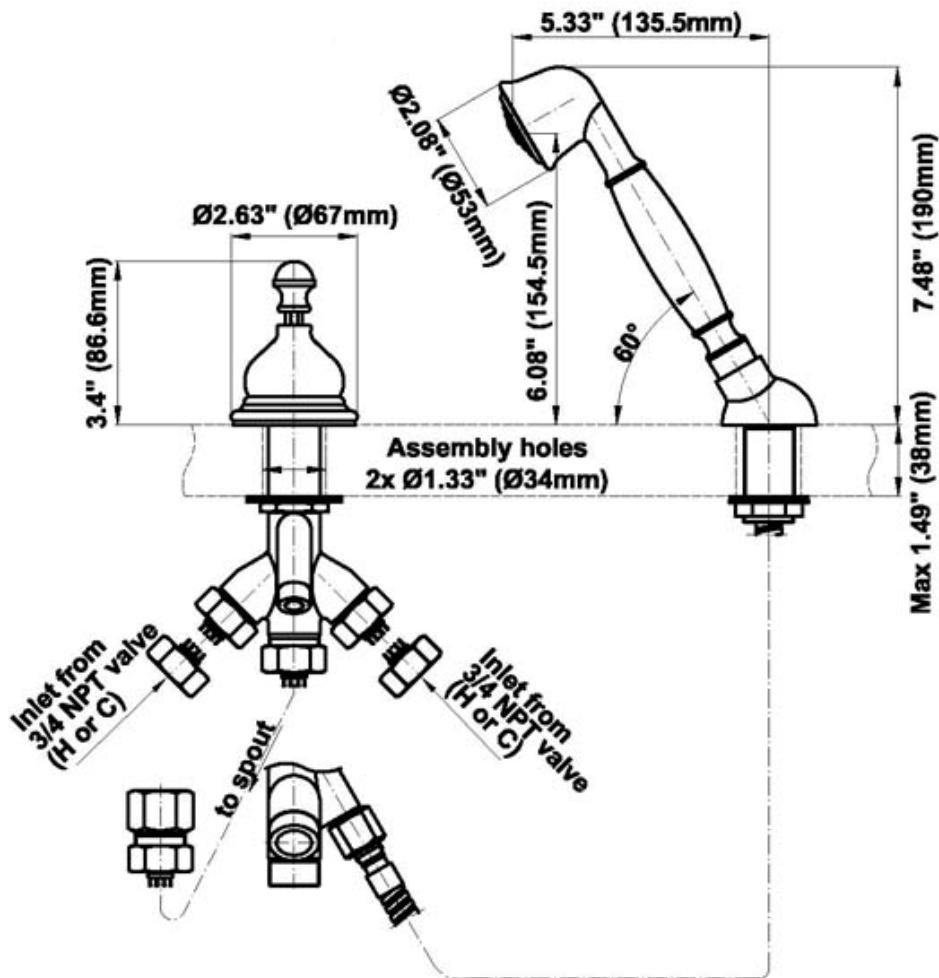

The measurements shown are for reference only. Products and specifications shown are subject to change without notice. Revised 07/2012.

www.graff-faucets.com | phone: 800-954-4723