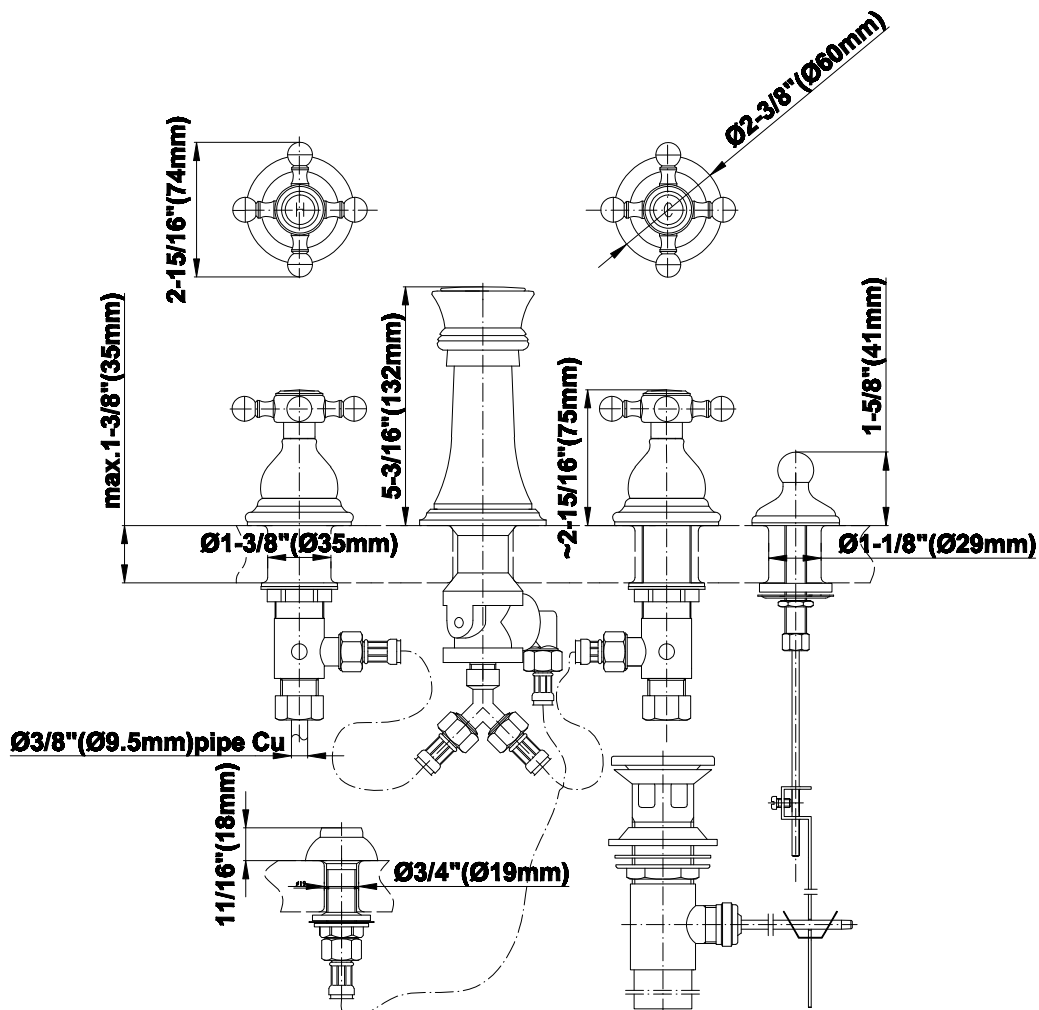

The measurements shown are for reference only. Products and specifications shown are subject to change without notice. Revised 07/2012.

www.graff-faucets.com | phone: 800-954-4723