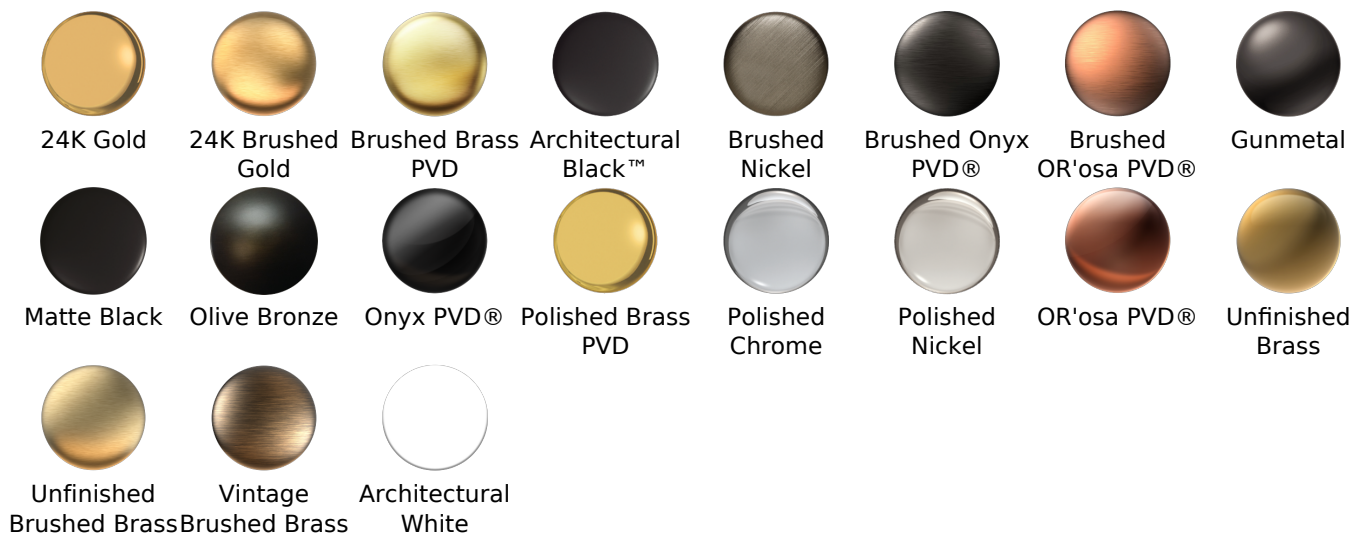

## Finishes

**G-6960-LM48**  
Camden Collection  
Bidet Set

**Product Features**

- Single hole installation
- Aerated flow rate ~2.2 gpm @60 psi
- Includes pop-up drain assembly with overflow

**Optional Accessories**

- Matching decorative trap G-9973-\*\*

**Available Finishes**

- Polished Chrome  
G-6960-LM48-PC
- Brushed Nickel  
G-6960-LM48-BNi
- Polished Nickel  
G-6960-LM48-PN
- Olive Bronze  
G-6960-LM48-OB
- Unfinished Brass\*  
G-6960-LM48-UB\*
- Gold\*  
G-6960-LM48-AU\*
- Brushed Gold\*  
G-6960-LM48-BAU\*