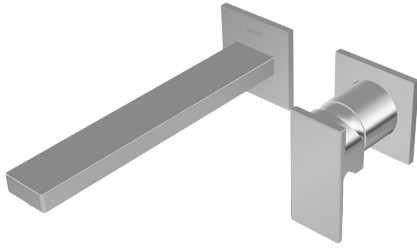

BATHROOM  
Incanto Wall-Mounted Lavatory  
Faucet w/Single Handle  
**G-11235-LM55W**

---

**GRAFF**<sup>®</sup>

[www.graff-designs.com](http://www.graff-designs.com) | phone: 800-954-4723

BATHROOM  
 Incanto Wall-Mounted Lavatory  
 Faucet w/Single Handle  
**G-11235-LM55W**

**Information**

- Wall-mount spout and handle installation
- Aerated flow rate  $\leq 1.2$  max gpm
- 7-1/2" spout reach
- Handle may be installed on left or right of spout
- Drain assembly not included
- Optional matching decorative trap G-9971
- Optional extension kit
- ADA
- CALGreen

# G-11235-LM55W

Incanto Collection

Wall-Mounted Lavatory Faucet w/Single Handle

**GRAFF**<sup>®</sup>  
CUTTING EDGE DESIGN