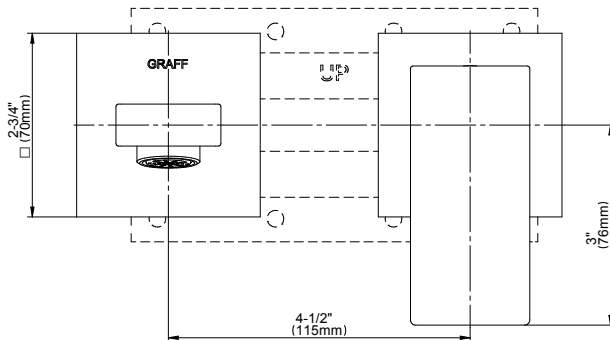

The measurements shown are for reference only. Products and specifications shown are subject to change without notice. Revised 1/2018

www.graff-designs.com | phone: 800-954-4723