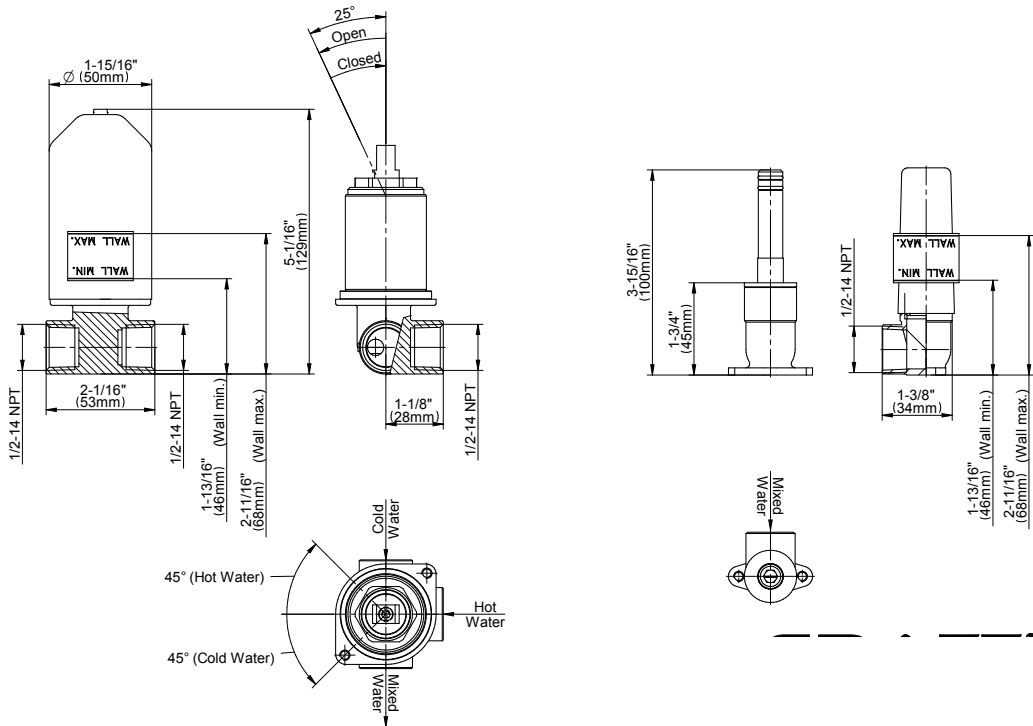

G-1085
Rough Valve

Product Features

- GPM depends on trim

Warranty

- Limited lifetime warranty

For complete warranty information go to <https://www.graff-faucets.com/en-nam/warranty>

The measurements shown are for reference only. Products and specifications shown are subject to change without notice. Revised 6/2018.

www.graff-designs.com | phone: 800-954-4723