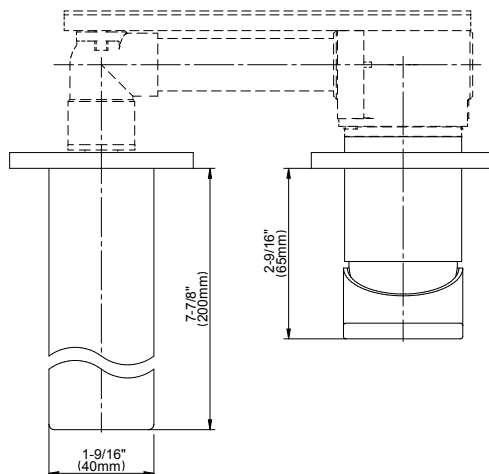

The measurements shown are for reference only. Products and specifications shown are subject to change without notice. Revised 1/2018

www.graff-designs.com | phone: 800-954-4723