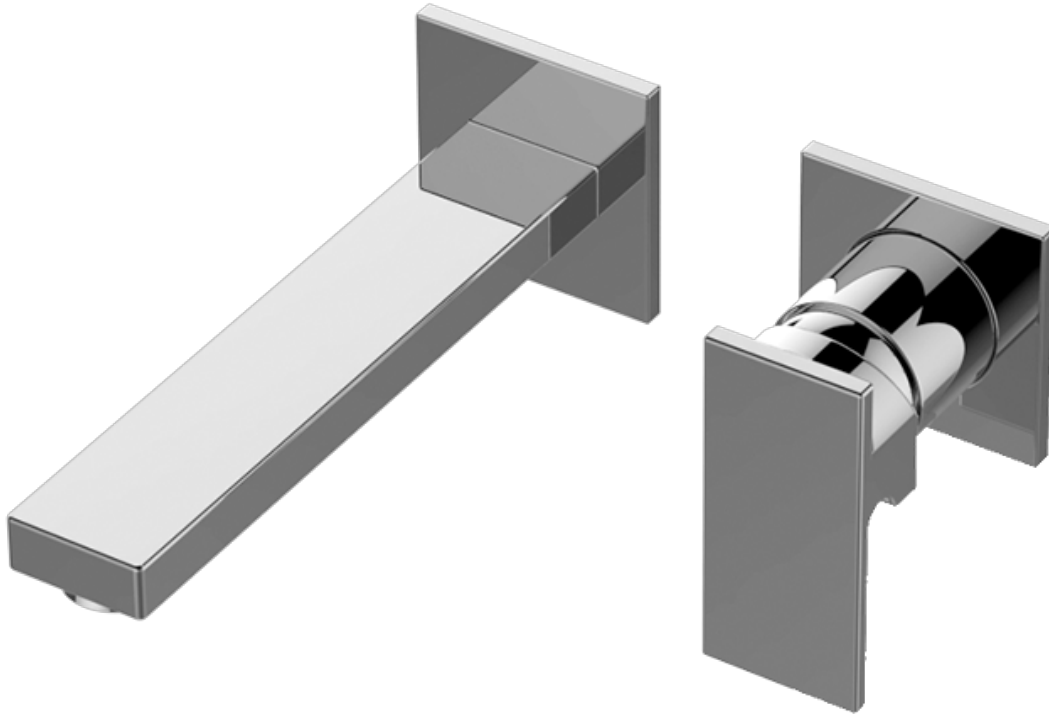

BATHROOM  
Incanto Wall-Mounted Lavatory  
Faucet w/Single Handle  
**G-11235-LM55W**

---

**GRAFF**<sup>®</sup>

### Information

- Wall-mount spout and handle installation
- Aerated flow rate  $\leq 1.2$  max gpm
- 7-1/2" spout reach
- Handle may be installed on left or right of spout
- Drain assembly not included
- Optional matching decorative trap G-9971
- Optional extension kit
- ADA
- CALGreen

# G-11235-LM55W

Incanto Collection

Wall-Mounted Lavatory Faucet w/Single Handle

**GRAFF**<sup>®</sup>  
CUTTING EDGE DESIGN

## Product Features

- Floor-mount installation
- Aerated flow rate  $\leq 1.2$  max gpm
- 7-1/2" spout reach
- Handle may be installed on left or right of spout
- Drain assembly not included
- Optional extension kit