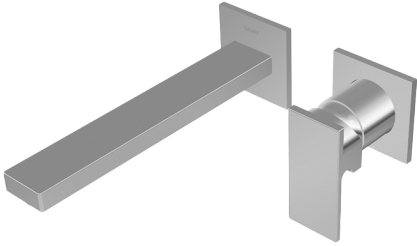

BATHROOM  
Incanto Wall-Mounted Lavatory  
Faucet w/Single Handle  
**G-11235-LM55W**

---

**GRAFF**<sup>®</sup>

### Information

- Wall-mount spout and handle installation
- Aerated flow rate  $\leq 1.2$  max gpm
- 7-1/2" spout reach
- Handle may be installed on left or right of spout
- Drain assembly not included
- Optional matching decorative trap G-9971
- Optional extension kit
- ADA
- CALGreen

# G-11235-LM55W

Incanto Collection

Wall-Mounted Lavatory Faucet w/Single Handle

**GRAFF**<sup>®</sup>  
CUTTING EDGE DESIGN

## Product Features

- Floor-mount installation
- Aerated flow rate  $\leq 1.2$  max gpm
- 7-1/2" spout reach
- Handle may be installed on left or right of spout
- Drain assembly not included
- Optional extension kit