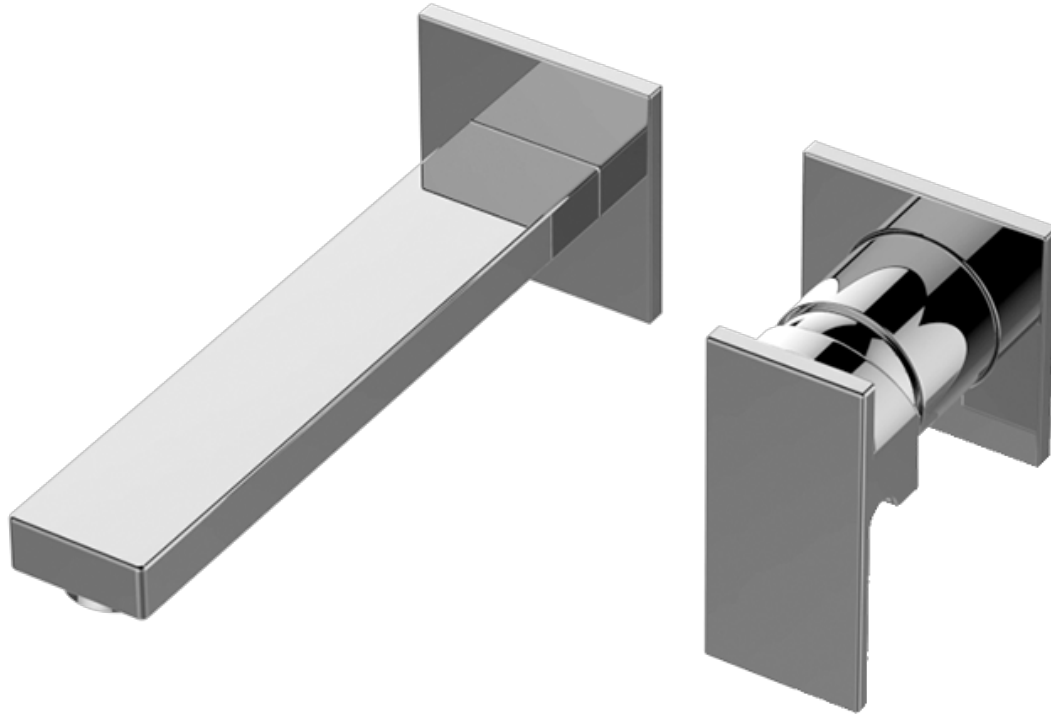

BATHROOM  
Incanto Wall-Mounted Lavatory  
Faucet w/Single Handle  
**G-11235-LM55W**

---

**GRAFF**<sup>®</sup>

[www.graff-designs.com](http://www.graff-designs.com) | phone: 800-954-4723

BATHROOM  
 Incanto Wall-Mounted Lavatory  
 Faucet w/Single Handle  
**G-11235-LM55W**

**Information**

- Wall-mount spout and handle installation
- Aerated flow rate  $\leq 1.2$  max gpm
- 7-1/2" spout reach
- Handle may be installed on left or right of spout
- Drain assembly not included
- Optional matching decorative trap G-9971
- Optional extension kit
- ADA
- CALGreen