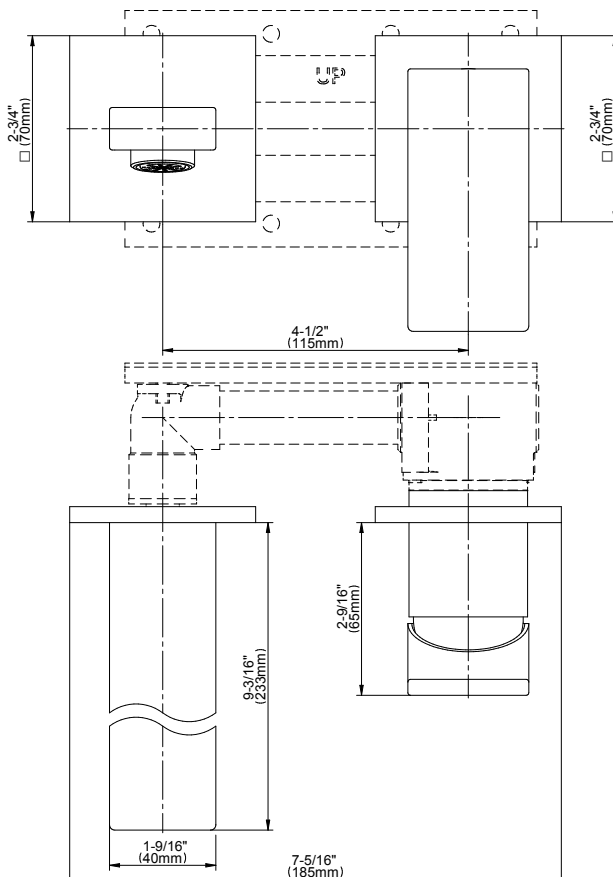

The measurements shown are for reference only. Products and specifications shown are subject to change without notice. Revised 12/2017

www.graff-designs.com | phone: 800-954-4723