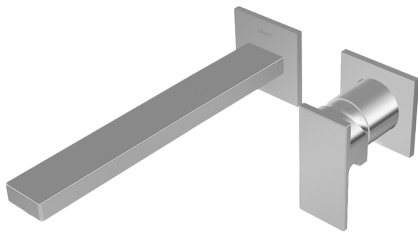

BATHROOM
Incanto Wall-Mounted Lavatory
Faucet w/Single Handle
G-11236-LM55W

GRAFF®

Information

- Wall-mount spout and handle installation
- Aerated flow rate ≤ 1.2 max gpm
- 9-1/4" spout reach
- Handle may be installed on left or right of spout
- Drain assembly not included
- Optional matching decorative trap G-9971
- Optional extension kit
- ADA
- CALGreen

BATHROOM
 Incanto Wall-Mounted Lavatory
 Faucet w/Single Handle
G-11236-LM55W

Information

- Wall-mount spout and handle installation
- Aerated flow rate ≤ 1.2 max gpm
- 9-1/4" spout reach
- Handle may be installed on left or right of spout
- Drain assembly not included
- Optional matching decorative trap G-9971
- Optional extension kit
- ADA
- CALGreen

Finishes

Architectural
White

G-11236-LM55W

Incanto Collection

Wall-Mounted Lavatory Faucet w/Single Handle

GRAFF[®]
CUTTING EDGE DESIGN

Product Features

- Floor-mount installation
- Aerated flow rate ≤ 1.2 max gpm
- 9-1/4" spout reach
- Handle may be installed on left or right of spout
- Drain assembly not included
- Optional extension kit