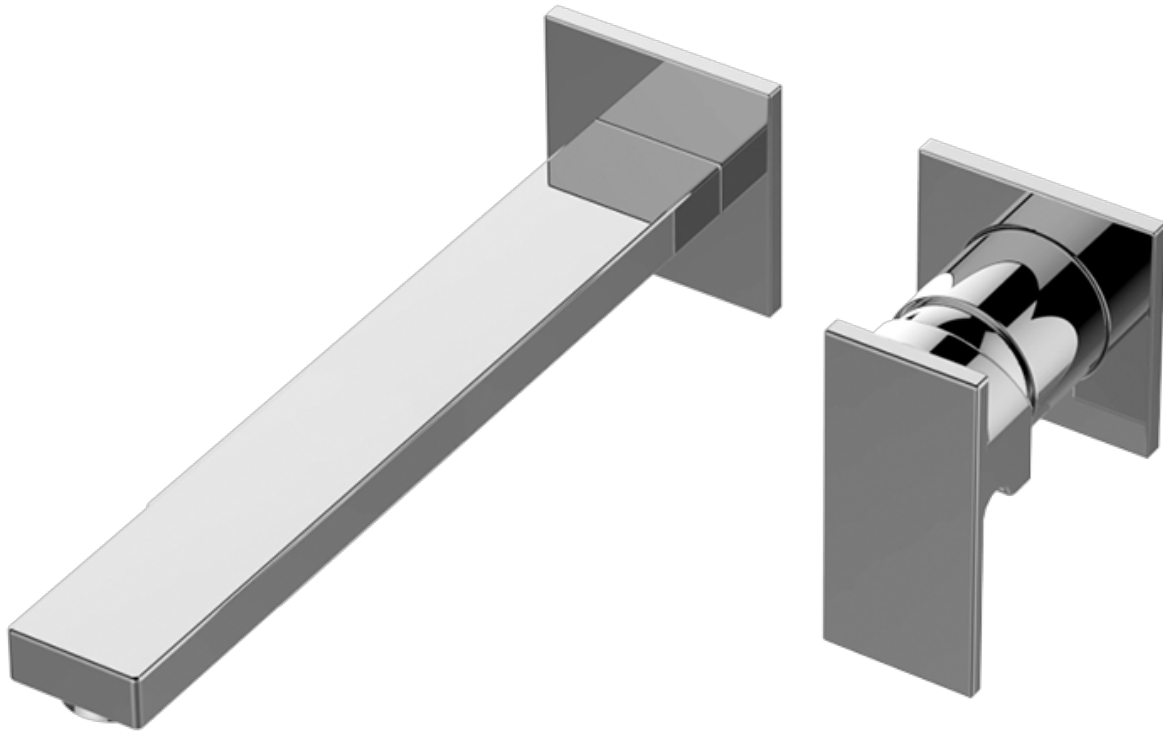

BATHROOM
Incanto Wall-Mounted Lavatory
Faucet w/Single Handle
G-11236-LM55W

GRAFF®

Information

- Wall-mount spout and handle installation
- Aerated flow rate ≤ 1.2 max gpm
- 9-1/4" spout reach
- Handle may be installed on left or right of spout
- Drain assembly not included
- Optional matching decorative trap G-9971
- Optional extension kit
- ADA
- CALGreen

G-11236-LM55W

Incanto Collection

Wall-Mounted Lavatory Faucet w/Single Handle

GRAFF[®]
CUTTING EDGE DESIGN

Product Features

- Floor-mount installation
- Aerated flow rate ≤ 1.2 max gpm
- 9-1/4" spout reach
- Handle may be installed on left or right of spout
- Drain assembly not included
- Optional extension kit