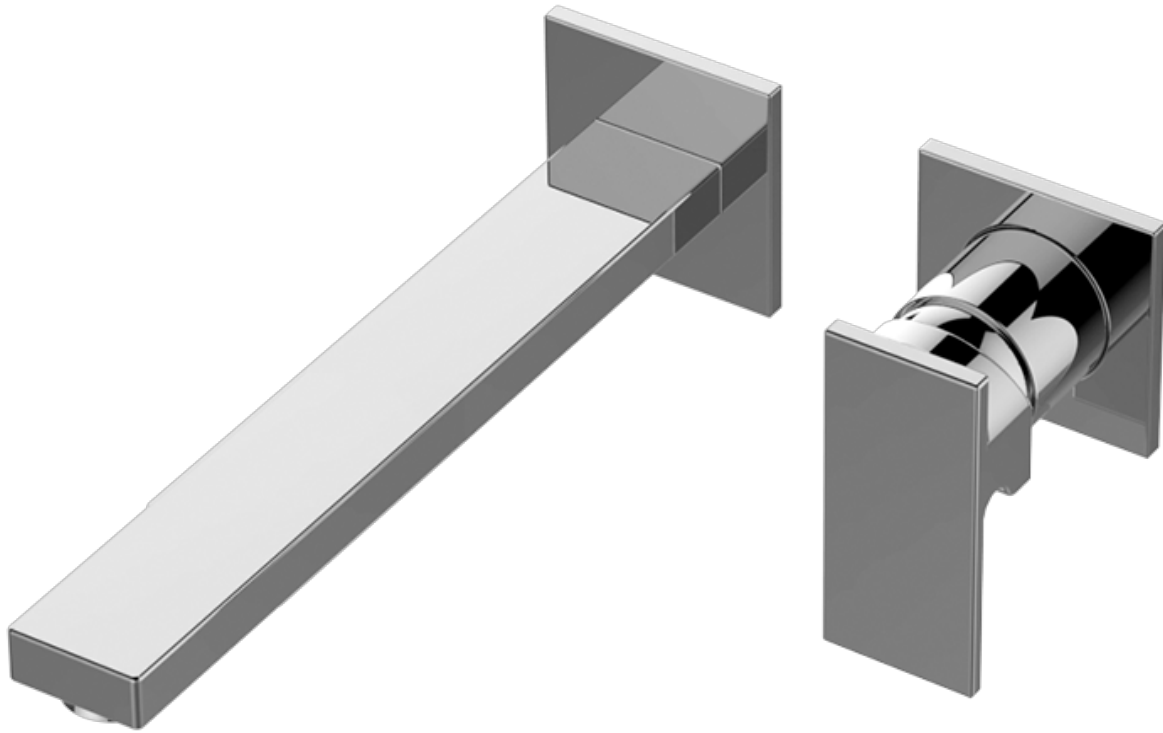

BATHROOM
Incanto Wall-Mounted Lavatory
Faucet w/Single Handle
G-11236-LM55W

GRAFF®

Information

- Wall-mount spout and handle installation
- Aerated flow rate ≤ 1.2 max gpm
- 9-1/4" spout reach
- Handle may be installed on left or right of spout
- Drain assembly not included
- Optional matching decorative trap G-9971
- Optional extension kit
- ADA
- CALGreen

G-11236-LM55W

Incanto Collection

Wall-Mounted Lavatory Faucet w/Single Handle

GRAFF[®]
CUTTING EDGE DESIGN

Product Features

- Floor-mount installation
- Aerated flow rate ≤ 1.2 max gpm
- 9-1/4" spout reach
- Handle may be installed on left or right of spout
- Drain assembly not included
- Optional extension kit

BATHROOM
 Incanto Wall-Mounted Lavatory
 Faucet w/Single Handle
G-11236-LM55W

Information

- Wall-mount spout and handle installation
- Aerated flow rate ≤ 1.2 max gpm
- 9-1/4" spout reach
- Handle may be installed on left or right of spout
- Drain assembly not included
- Optional matching decorative trap G-9971
- Optional extension kit
- ADA
- CALGreen

Finishes

Architectural
White

G-11236-LM55W

Incanto Collection

Wall-Mounted Lavatory Faucet w/Single Handle

GRAFF[®]
CUTTING EDGE DESIGN

Product Features

- Floor-mount installation
- Aerated flow rate ≤ 1.2 max gpm
- 9-1/4" spout reach
- Handle may be installed on left or right of spout
- Drain assembly not included
- Optional extension kit