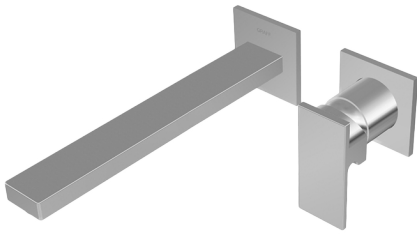

BATHROOM
Incanto Wall-Mounted Lavatory
Faucet w/Single Handle
G-11236-LM55W

GRAFF®

Information

- Wall-mount spout and handle installation
- Aerated flow rate ≤ 1.2 max gpm
- 9-1/4" spout reach
- Handle may be installed on left or right of spout
- Drain assembly not included
- Optional matching decorative trap G-9971
- Optional extension kit
- ADA
- CALGreen

G-11236-LM55W

Incanto Collection

Wall-Mounted Lavatory Faucet w/Single Handle

GRAFF[®]
CUTTING EDGE DESIGN

Product Features

- Floor-mount installation
- Aerated flow rate ≤ 1.2 max gpm
- 9-1/4" spout reach
- Handle may be installed on left or right of spout
- Drain assembly not included
- Optional extension kit