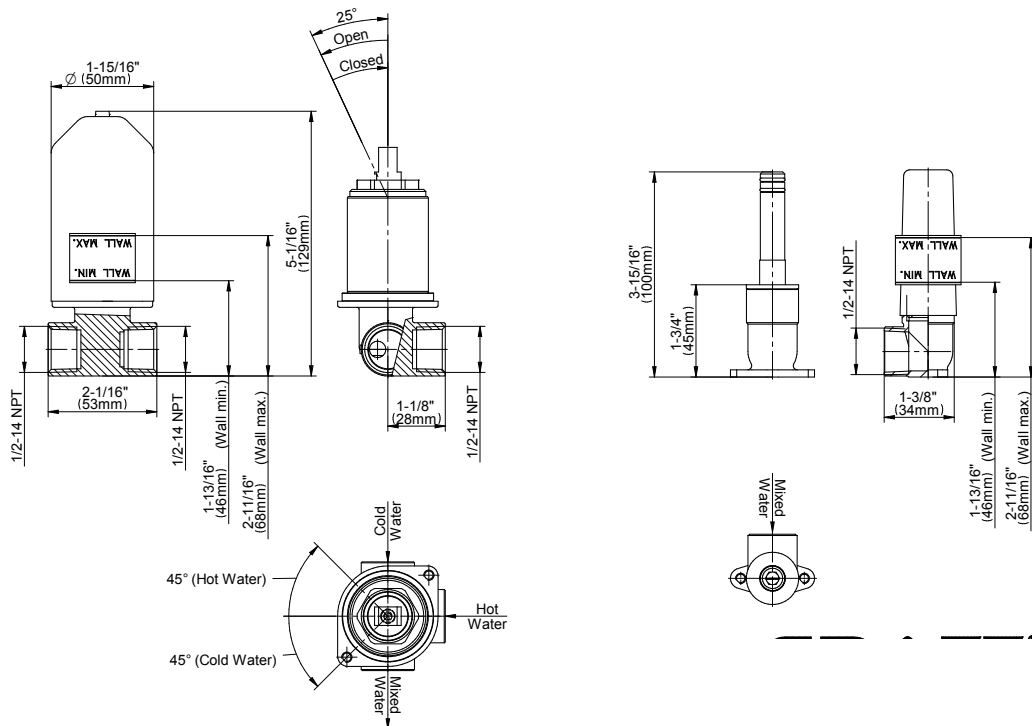

Product Features

- GPM depends on trim

Warranty

- Limited lifetime warranty

For complete warranty information go to <https://www.graff-faucets.com/en-nam/warranty>

The measurements shown are for reference only. Products and specifications shown are subject to change without notice. Revised 6/2018.