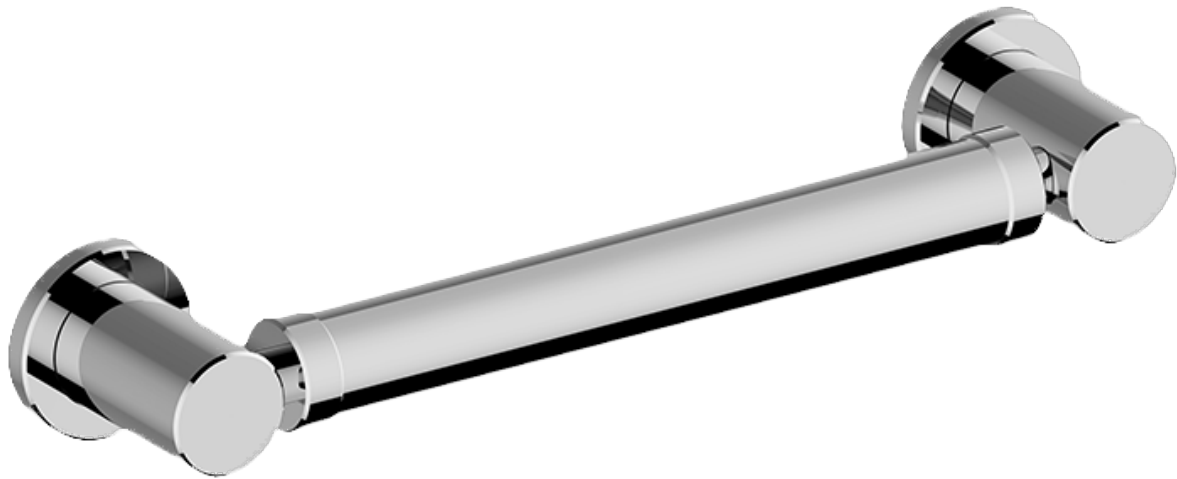

SHOWER
 Round 12" Grab Bar
G-9512

Information

- 12" center to center
- 1-1/2" distance from wall to bar
- 1-1/4" diameter
- Solid brass construction
- Mounting hardware included
- ADA compliant when installed per ADA guidelines
- Style complements contemporary collections

G-9512

GRAB BAR Series