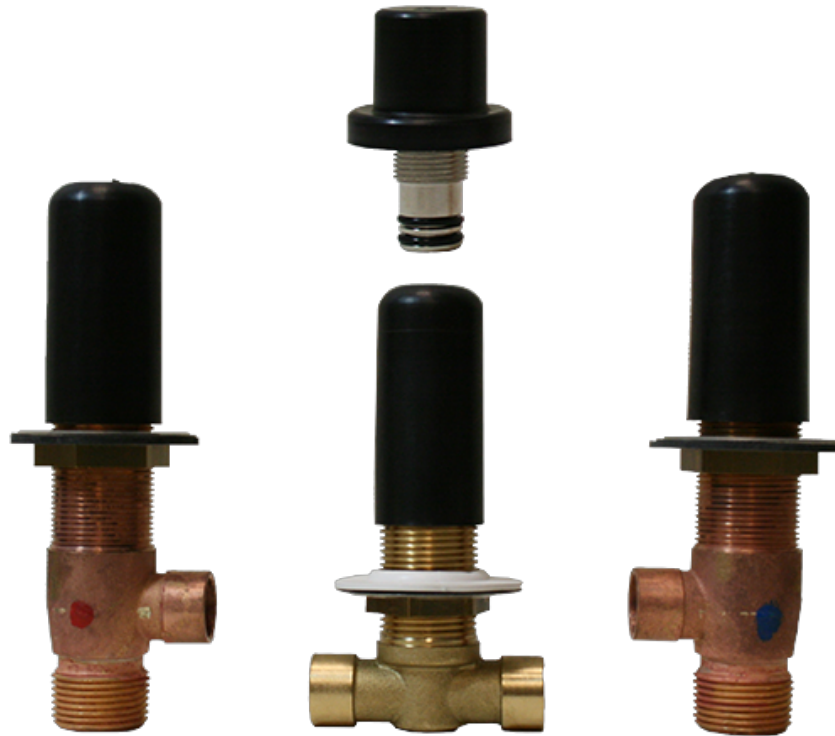

[www.graff-faucets.com](http://www.graff-faucets.com) | phone: 800-954-4723

**Information**

- 3/4" male NPT inlets
- Quick connect tub spout

**Finishes**

Product Features

- 3/4" male NPT inlets
- Quick connect tub spout