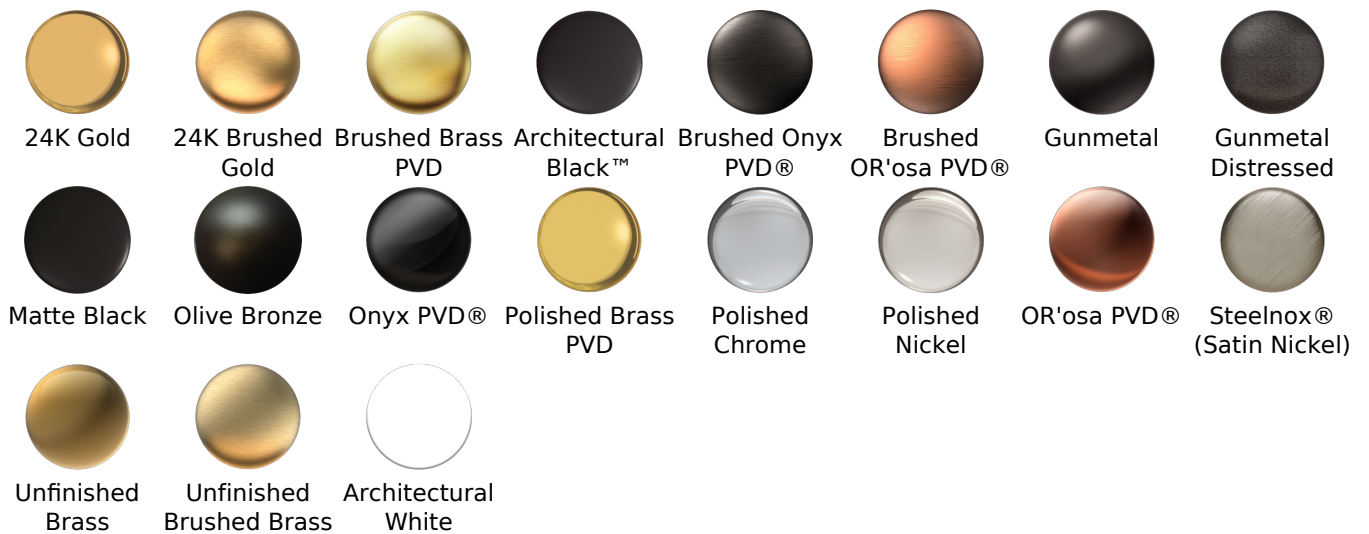

Information

- 3/4" male NPT inlets
- Quick connect tub spout

Finishes