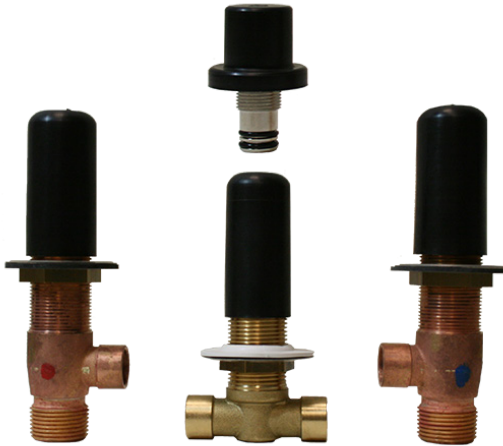

[www.graff-faucets.com](http://www.graff-faucets.com) | phone: 800-954-4723

**Information**

- 3/4" male NPT inlets
- Quick connect tub spout

**Finishes**

Product Features

- 3/4" male NPT inlets
- Quick connect tub spout