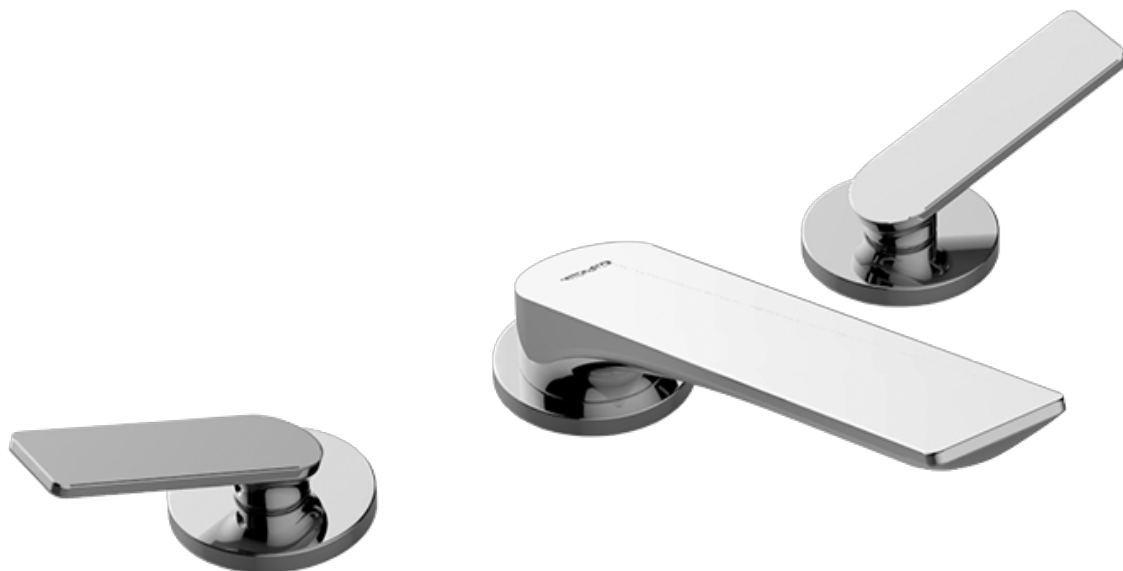

## **Information**

- Matching deck-mounted handshower & diverter set available
- ADA

## Optional Accessories

- Deck-mounted handshower and diverter set G-6355-\*\*

## Information

- Matching deck-mounted handshower & diverter set available
- ADA