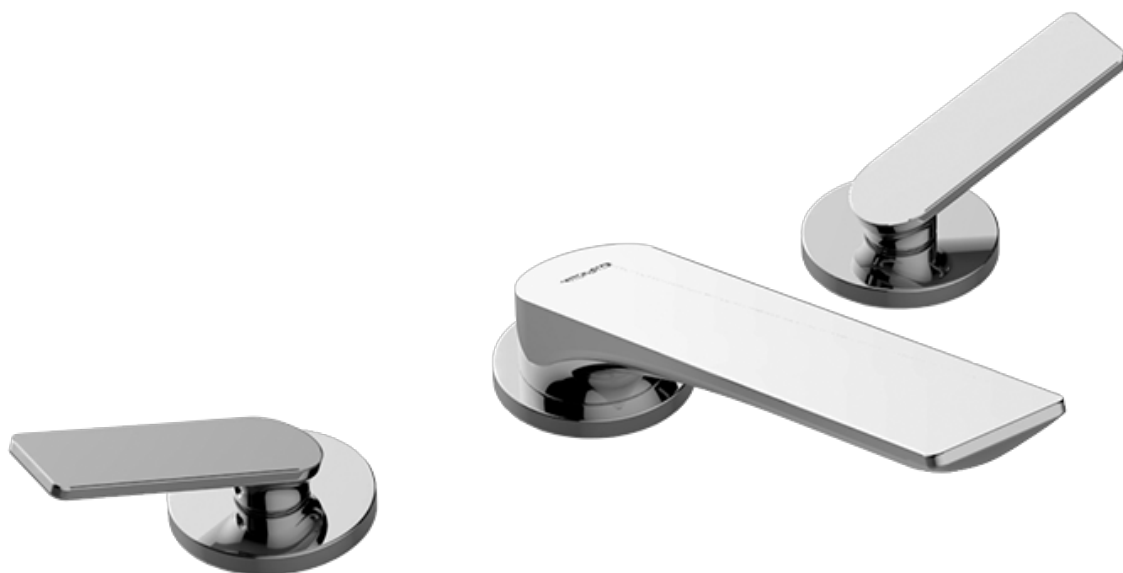

BATHROOM  
Sento Roman Tub  
**G-6350-LM42B**

---

**GRAFF®**

## **Information**

- Matching deck-mounted handshower & diverter set available
- ADA

# G-6350-LM42B

Sento Collection  
Roman Tub Set

**GRAFF**<sup>®</sup>  
CUTTING EDGE DESIGN

## Optional Accessories

- Deck-mounted handshower and diverter set G-6355-\*\*