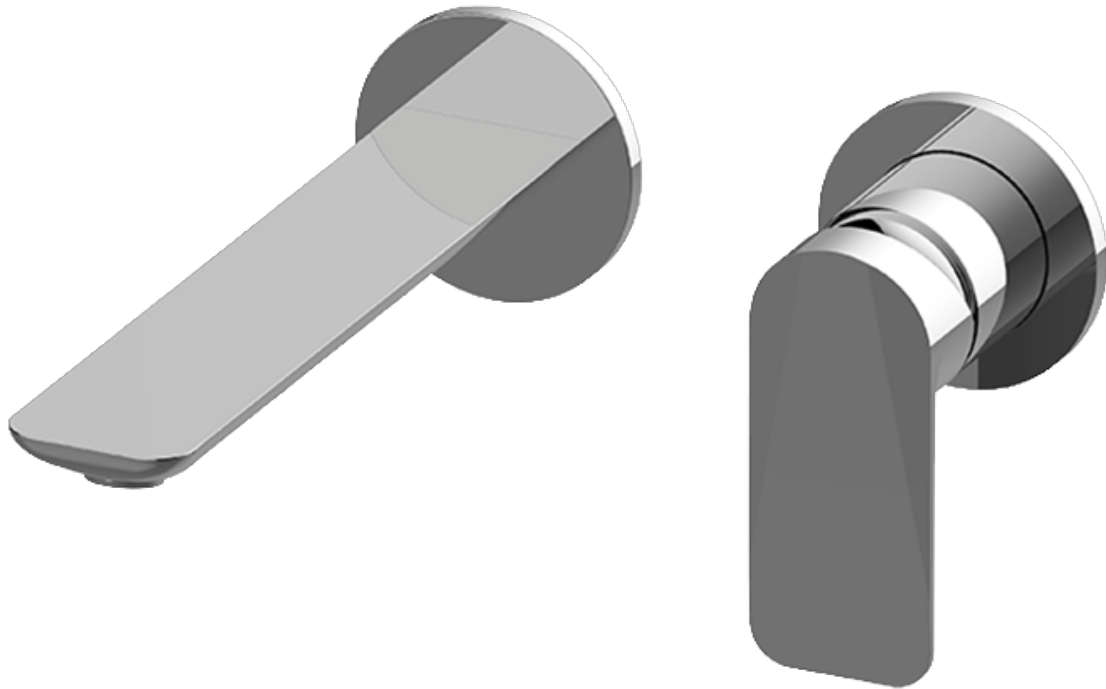

BATHROOM
Sento Wall-Mounted Lavatory
Faucet with Single Handle
G-6338-LM59W

GRAFF®

Information

- Wall-mount spout and handle installation
- Aerated flow rate ≤ 1.2 max gpm
- 7-1/2" spout reach
- Handle may be installed on left or right of spout
- Drain assembly not included
- Optional matching decorative trap G-9970
- Optional extension kit
- ADA
- CALGreen

G-6338-LM59W-T

SENTO Series

BATHROOM
Sento Wall-Mounted Lavatory
Faucet with Single Handle

GRAFF®

Information

- Wall-mount spout and handle installation
- Aerated flow rate ≤ 1.2 max gpm
- 7-1/2" spout reach
- Handle may be installed on left or right of spout
- Drain assembly not included
- Optional matching decorative trap G-9970
- Optional extension kit
- ADA
- CALGreen