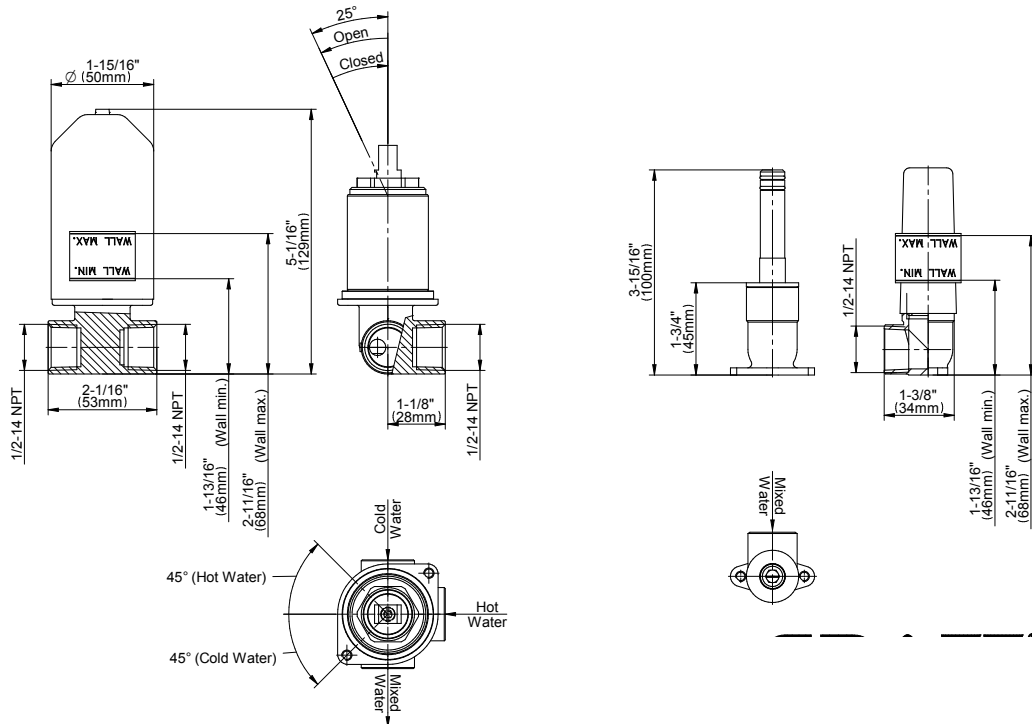

G-1085
Rough Valve

Product Features

- GPM depends on trim

Warranty

- Limited lifetime warranty

For complete warranty information go to <https://www.graff-faucets.com/en-nam/warranty>

The measurements shown are for reference only. Products and specifications shown are subject to change without notice. Revised 6/2018.

www.graff-designs.com | phone: 800-954-4723