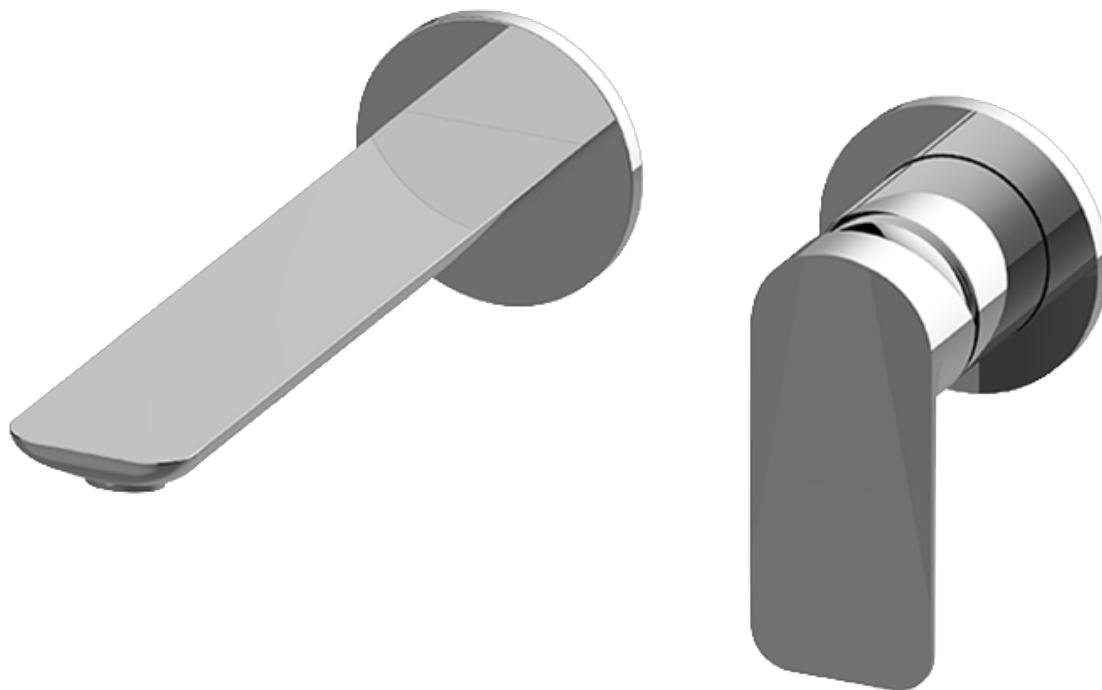

BATHROOM
Sento Wall-Mounted Lavatory
Faucet with Single Handle
G-6338-LM59W

GRAFF®

Information

- Wall-mount spout and handle installation
- Aerated flow rate ≤ 1.2 max gpm
- 7-1/2" spout reach
- Handle may be installed on left or right of spout
- Drain assembly not included
- Optional matching decorative trap G-9970
- Optional extension kit
- ADA
- CALGreen

G-6338-LM59W-T

SENTO Series

BATHROOM
Sento Wall-Mounted Lavatory
Faucet with Single Handle

GRAFF®

Information

- Wall-mount spout and handle installation
- Aerated flow rate ≤ 1.2 max gpm
- 7-1/2" spout reach
- Handle may be installed on left or right of spout
- Drain assembly not included
- Optional matching decorative trap G-9970
- Optional extension kit
- ADA
- CALGreen

Finishes

Unfinished
Brass

Unfinished
Brushed Brass

Architectural
White

G-6338-LM59W-T

SENTO Series

Finishes

G-1085
Rough Valve