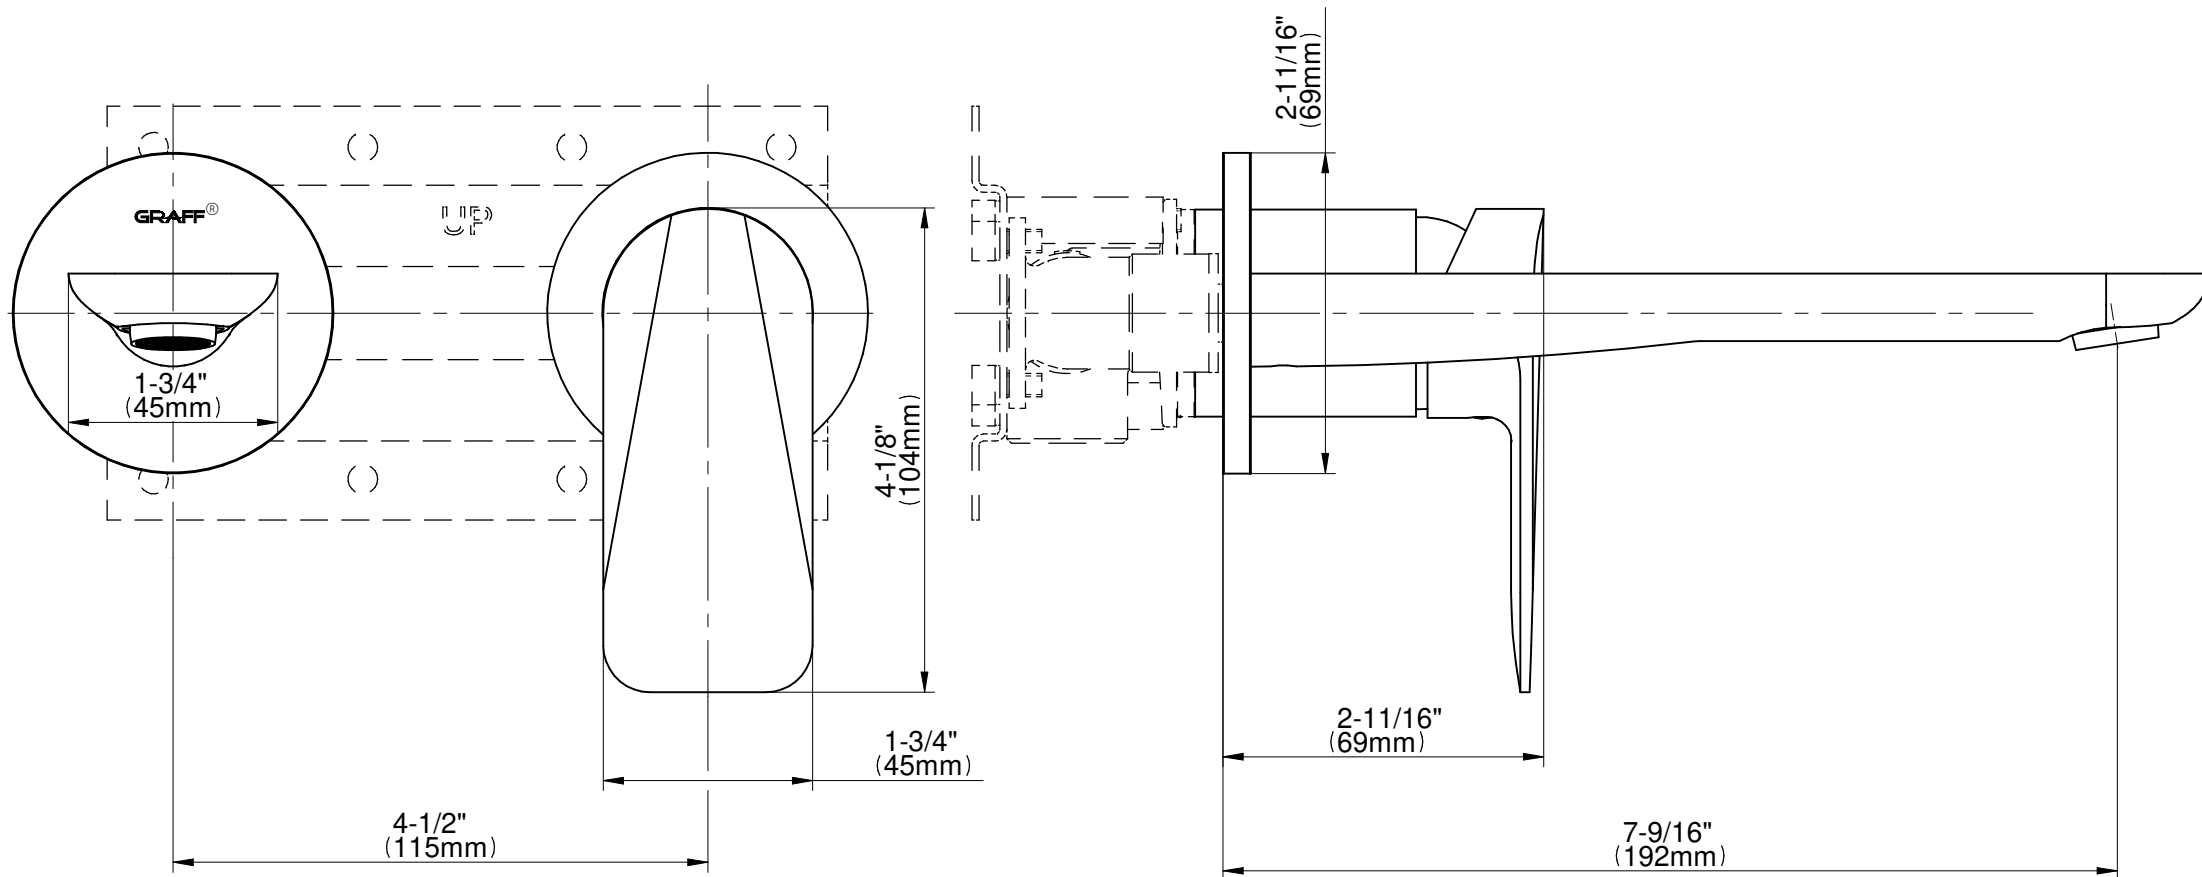

G-6338-LM59W-T

SENTO Series