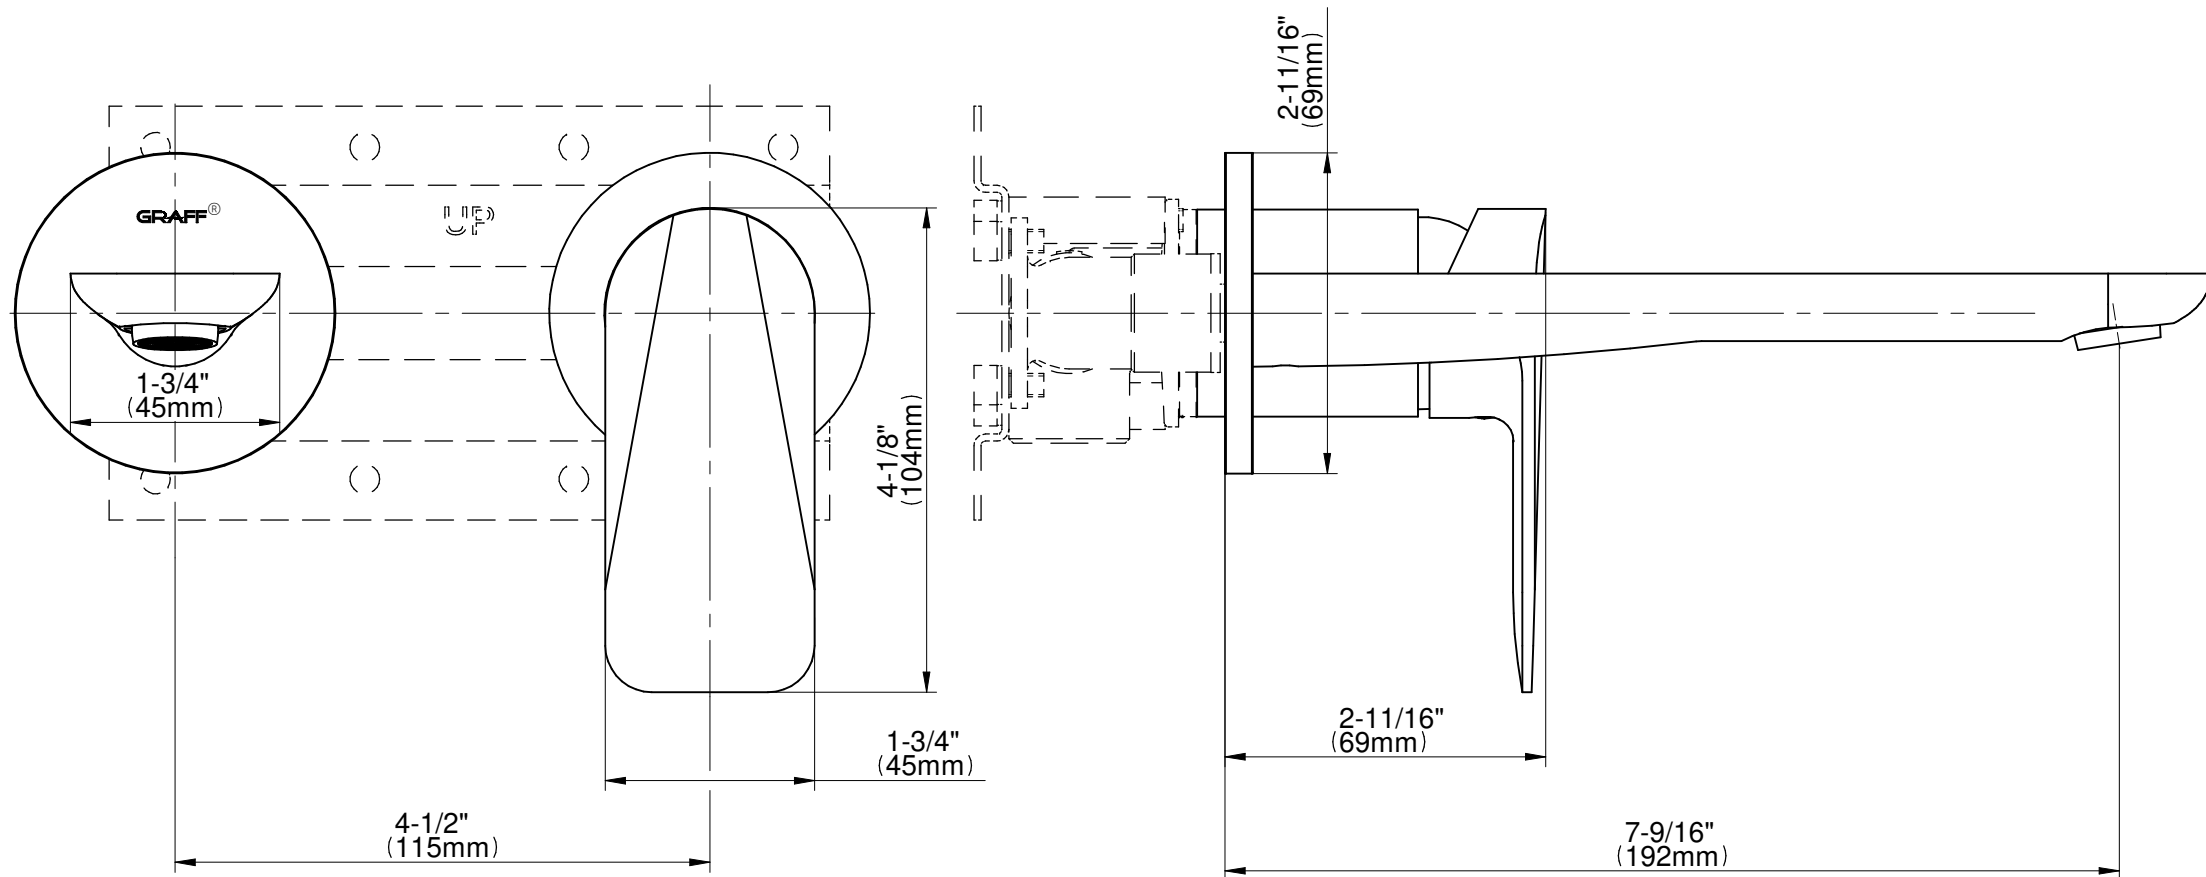

BATHROOM
Sento Wall-Mounted Lavatory
Faucet with Single Handle
G-6338-LM59W

GRAFF®

Information

- Wall-mount spout and handle installation
- Aerated flow rate ≤ 1.2 max gpm
- 7-1/2" spout reach
- Handle may be installed on left or right of spout
- Drain assembly not included
- Optional matching decorative trap G-9970
- Optional extension kit
- ADA
- CALGreen

G-6338-LM59W-T

SENTO Series

BATHROOM
Sento Wall-Mounted Lavatory
Faucet with Single Handle

GRAFF®

Information

- Wall-mount spout and handle installation
- Aerated flow rate ≤ 1.2 max gpm
- 7-1/2" spout reach
- Handle may be installed on left or right of spout
- Drain assembly not included
- Optional matching decorative trap G-9970
- Optional extension kit
- ADA
- CALGreen