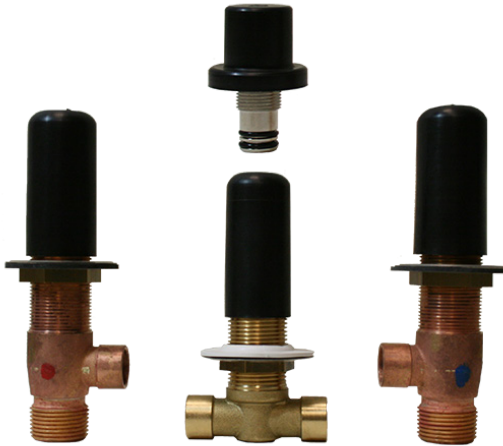

## Vintage Series

Trim set is designed to operate with G-1057

**Information**

- 3/4" male NPT inlets
- Quick connect tub spout

**Finishes**

Product Features

- 3/4" male NPT inlets
- Quick connect tub spout

Warranty