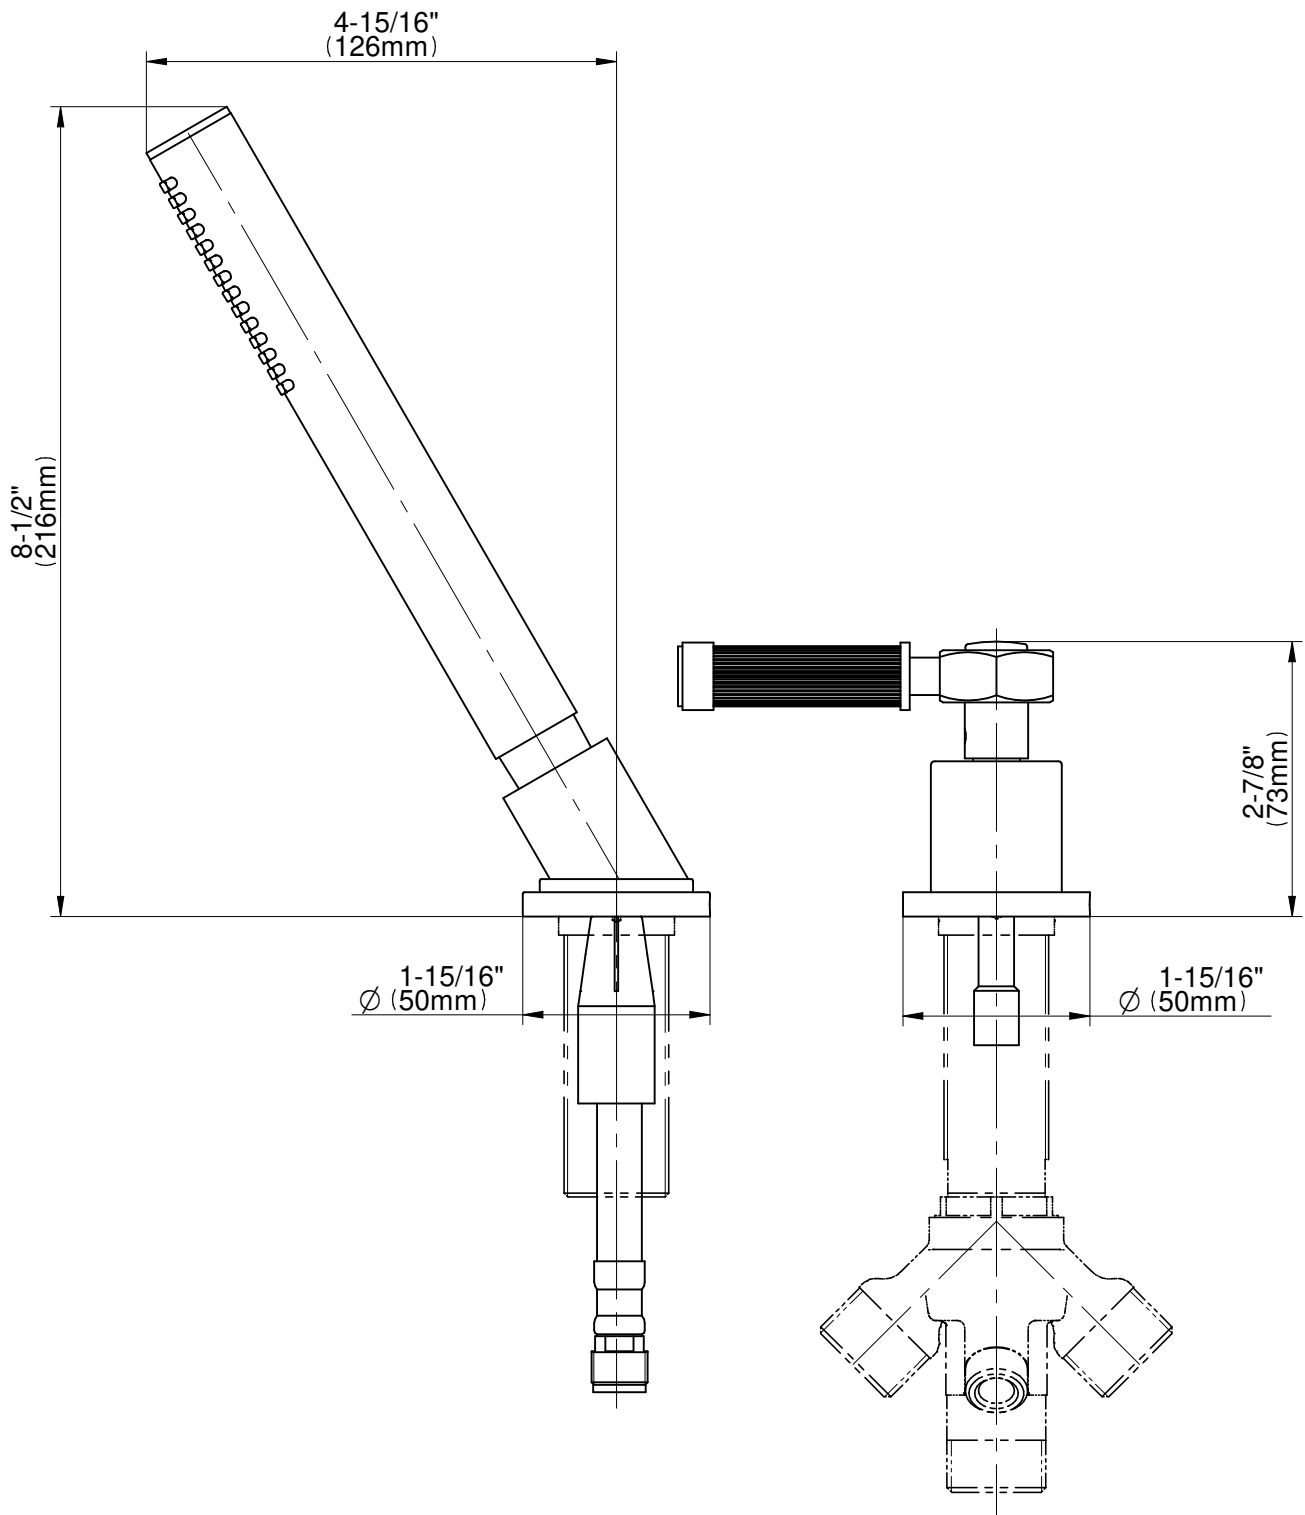

### **Information**

- Aerated flow rate ~7 gpm @45 psi
- Handshower flow rate  $\leq 1.5$  max gpm
- Deck-mounted handshower and diverter set included
- Optional in-line pressure balancing valve
- ADA

## Vintage Series

Roman Tub trim set is designed to operate with rough G-1037

BATHROOM  
Vintage Deck-Mounted  
Handshower and Diverter Set

GRAFF®

**Information**

- Matches G-11350-\*\*\* Roman tub set
- Handshower hose included
- ADA

## Vintage Series

Trim set is designed to operate with G-1057

**Information**

- 3/4" male NPT inlets
- Quick connect tub spout

**Finishes**

Product Features

- 3/4" male NPT inlets
- Quick connect tub spout

Warranty