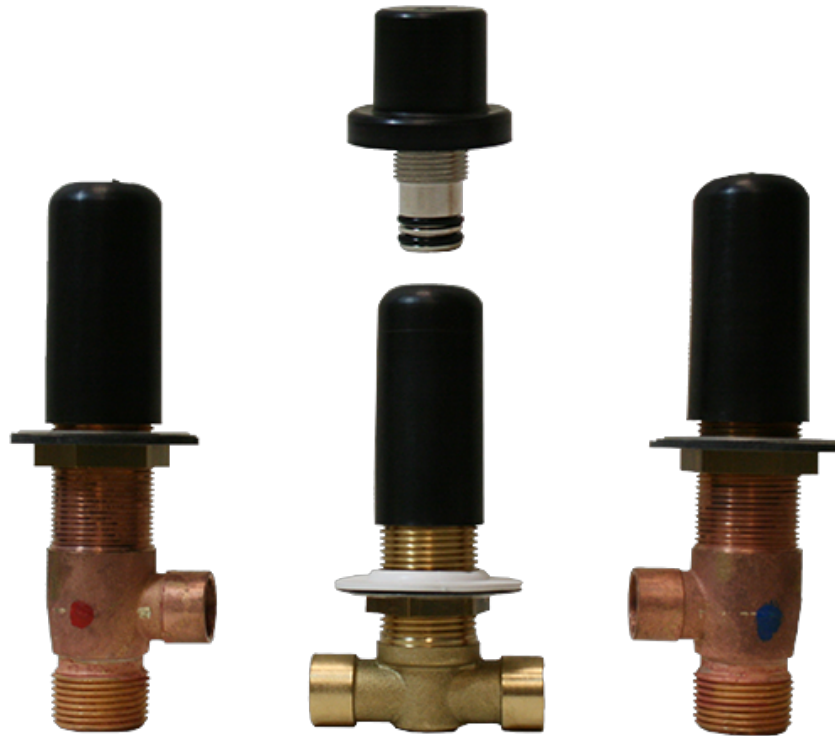

## Vintage Series

Roman Tub trim set is designed to operate with rough G-1037

BATHROOM  
Vintage Deck-Mounted  
Handshower and Diverter Set

GRAFF®

**Information**

- Matches G-11350-\*\*\* Roman tub set
- Handshower hose included
- ADA

## Vintage Series

Trim set is designed to operate with G-1057

**Information**

- 3/4" male NPT inlets
- Quick connect tub spout

**Finishes**

Product Features

- 3/4" male NPT inlets
- Quick connect tub spout

Warranty