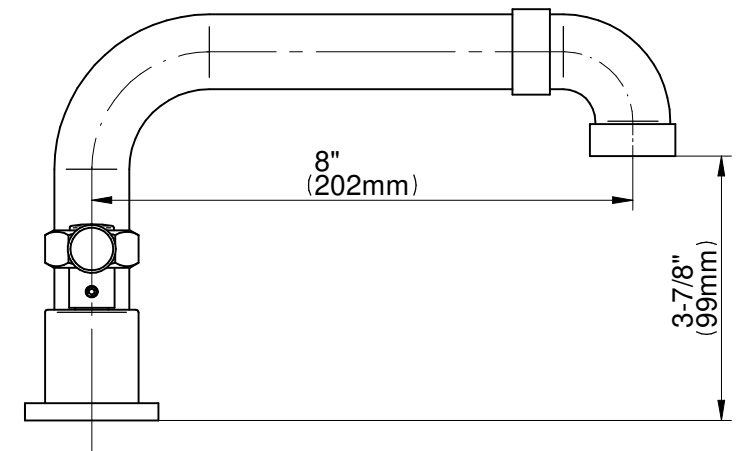

G-11350-LM56B

Vintage Series

Roman Tub trim set is designed to operate with rough G-1037