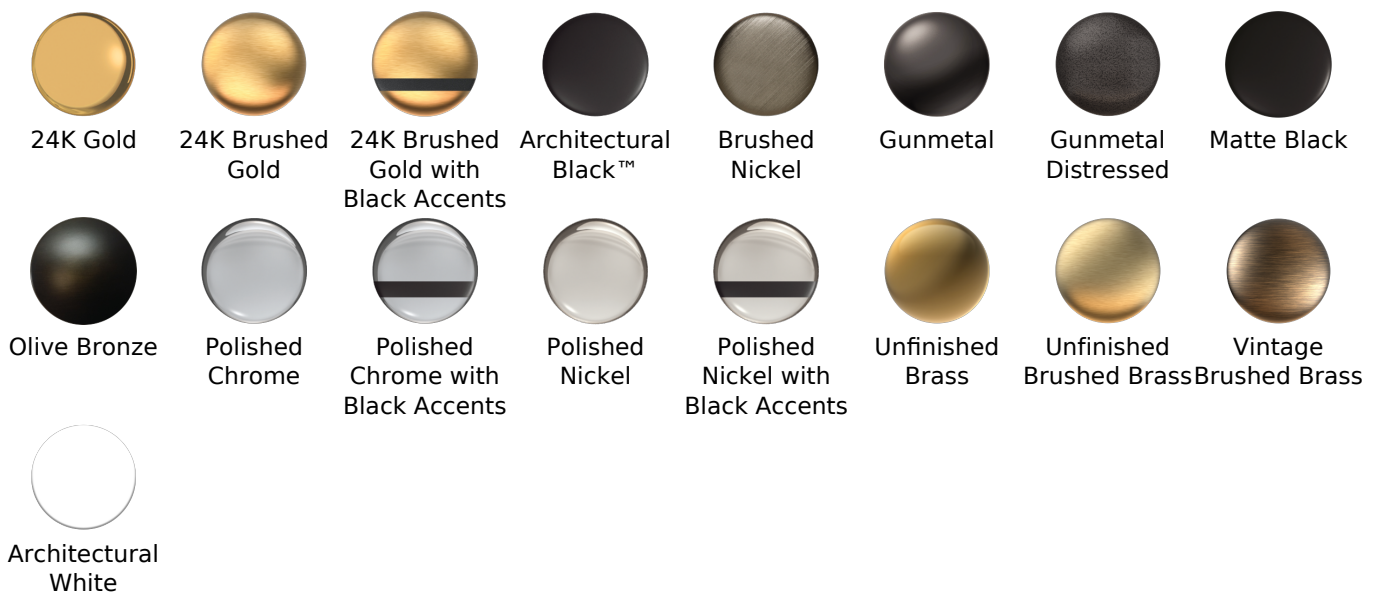

### Finishes

**Finishes**

							
24K Gold	24K Brushed Gold	24K Brushed Gold with Black Accents	Architectural Black™	Brushed Nickel	Gunmetal	Gunmetal Distressed	Matte Black
							
Olive Bronze	Polished Chrome	Polished Chrome with Black Accents	Polished Nickel	Polished Nickel with Black Accents	Unfinished Brass	Unfinished Brushed Brass	Vintage Brushed Brass
							
Architectural White							

## Vintage Series

Trim set is designed to operate with G-1057

**Information**

- 3/4" male NPT inlets
- Quick connect tub spout

**Finishes**

Product Features

- 3/4" male NPT inlets
- Quick connect tub spout

Warranty