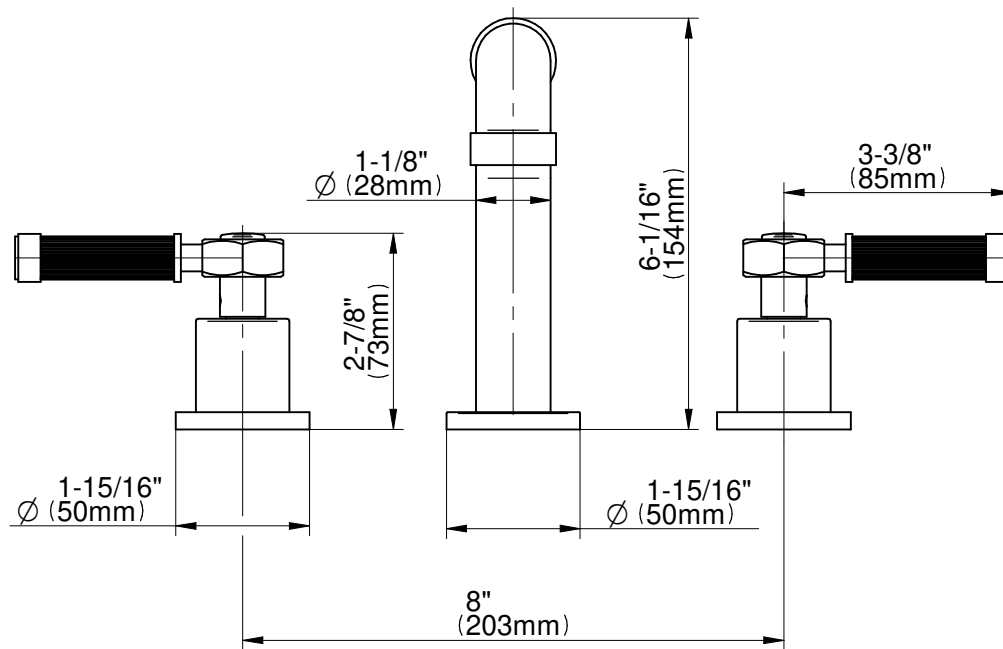

### **Information**

- Aerated flow rate ~7 gpm @45 psi
- Handshower flow rate  $\leq 1.5$  max gpm
- Deck-mounted handshower and diverter set included
- Optional in-line pressure balancing valve
- ADA

### Information

- Matching deck-mounted handshower and diverter set
- ADA

## Vintage Series

Roman Tub trim set is designed to operate with rough G-1037

BATHROOM  
Vintage Deck-Mounted  
Handshower and Diverter Set

GRAFF®

**Information**

- Matches G-11350-\*\*\* Roman tub set
- Handshower hose included
- ADA

## Vintage Series

Trim set is designed to operate with G-1057

**Information**

- 3/4" male NPT inlets
- Quick connect tub spout

**Finishes**

Product Features

- 3/4" male NPT inlets
- Quick connect tub spout

Warranty