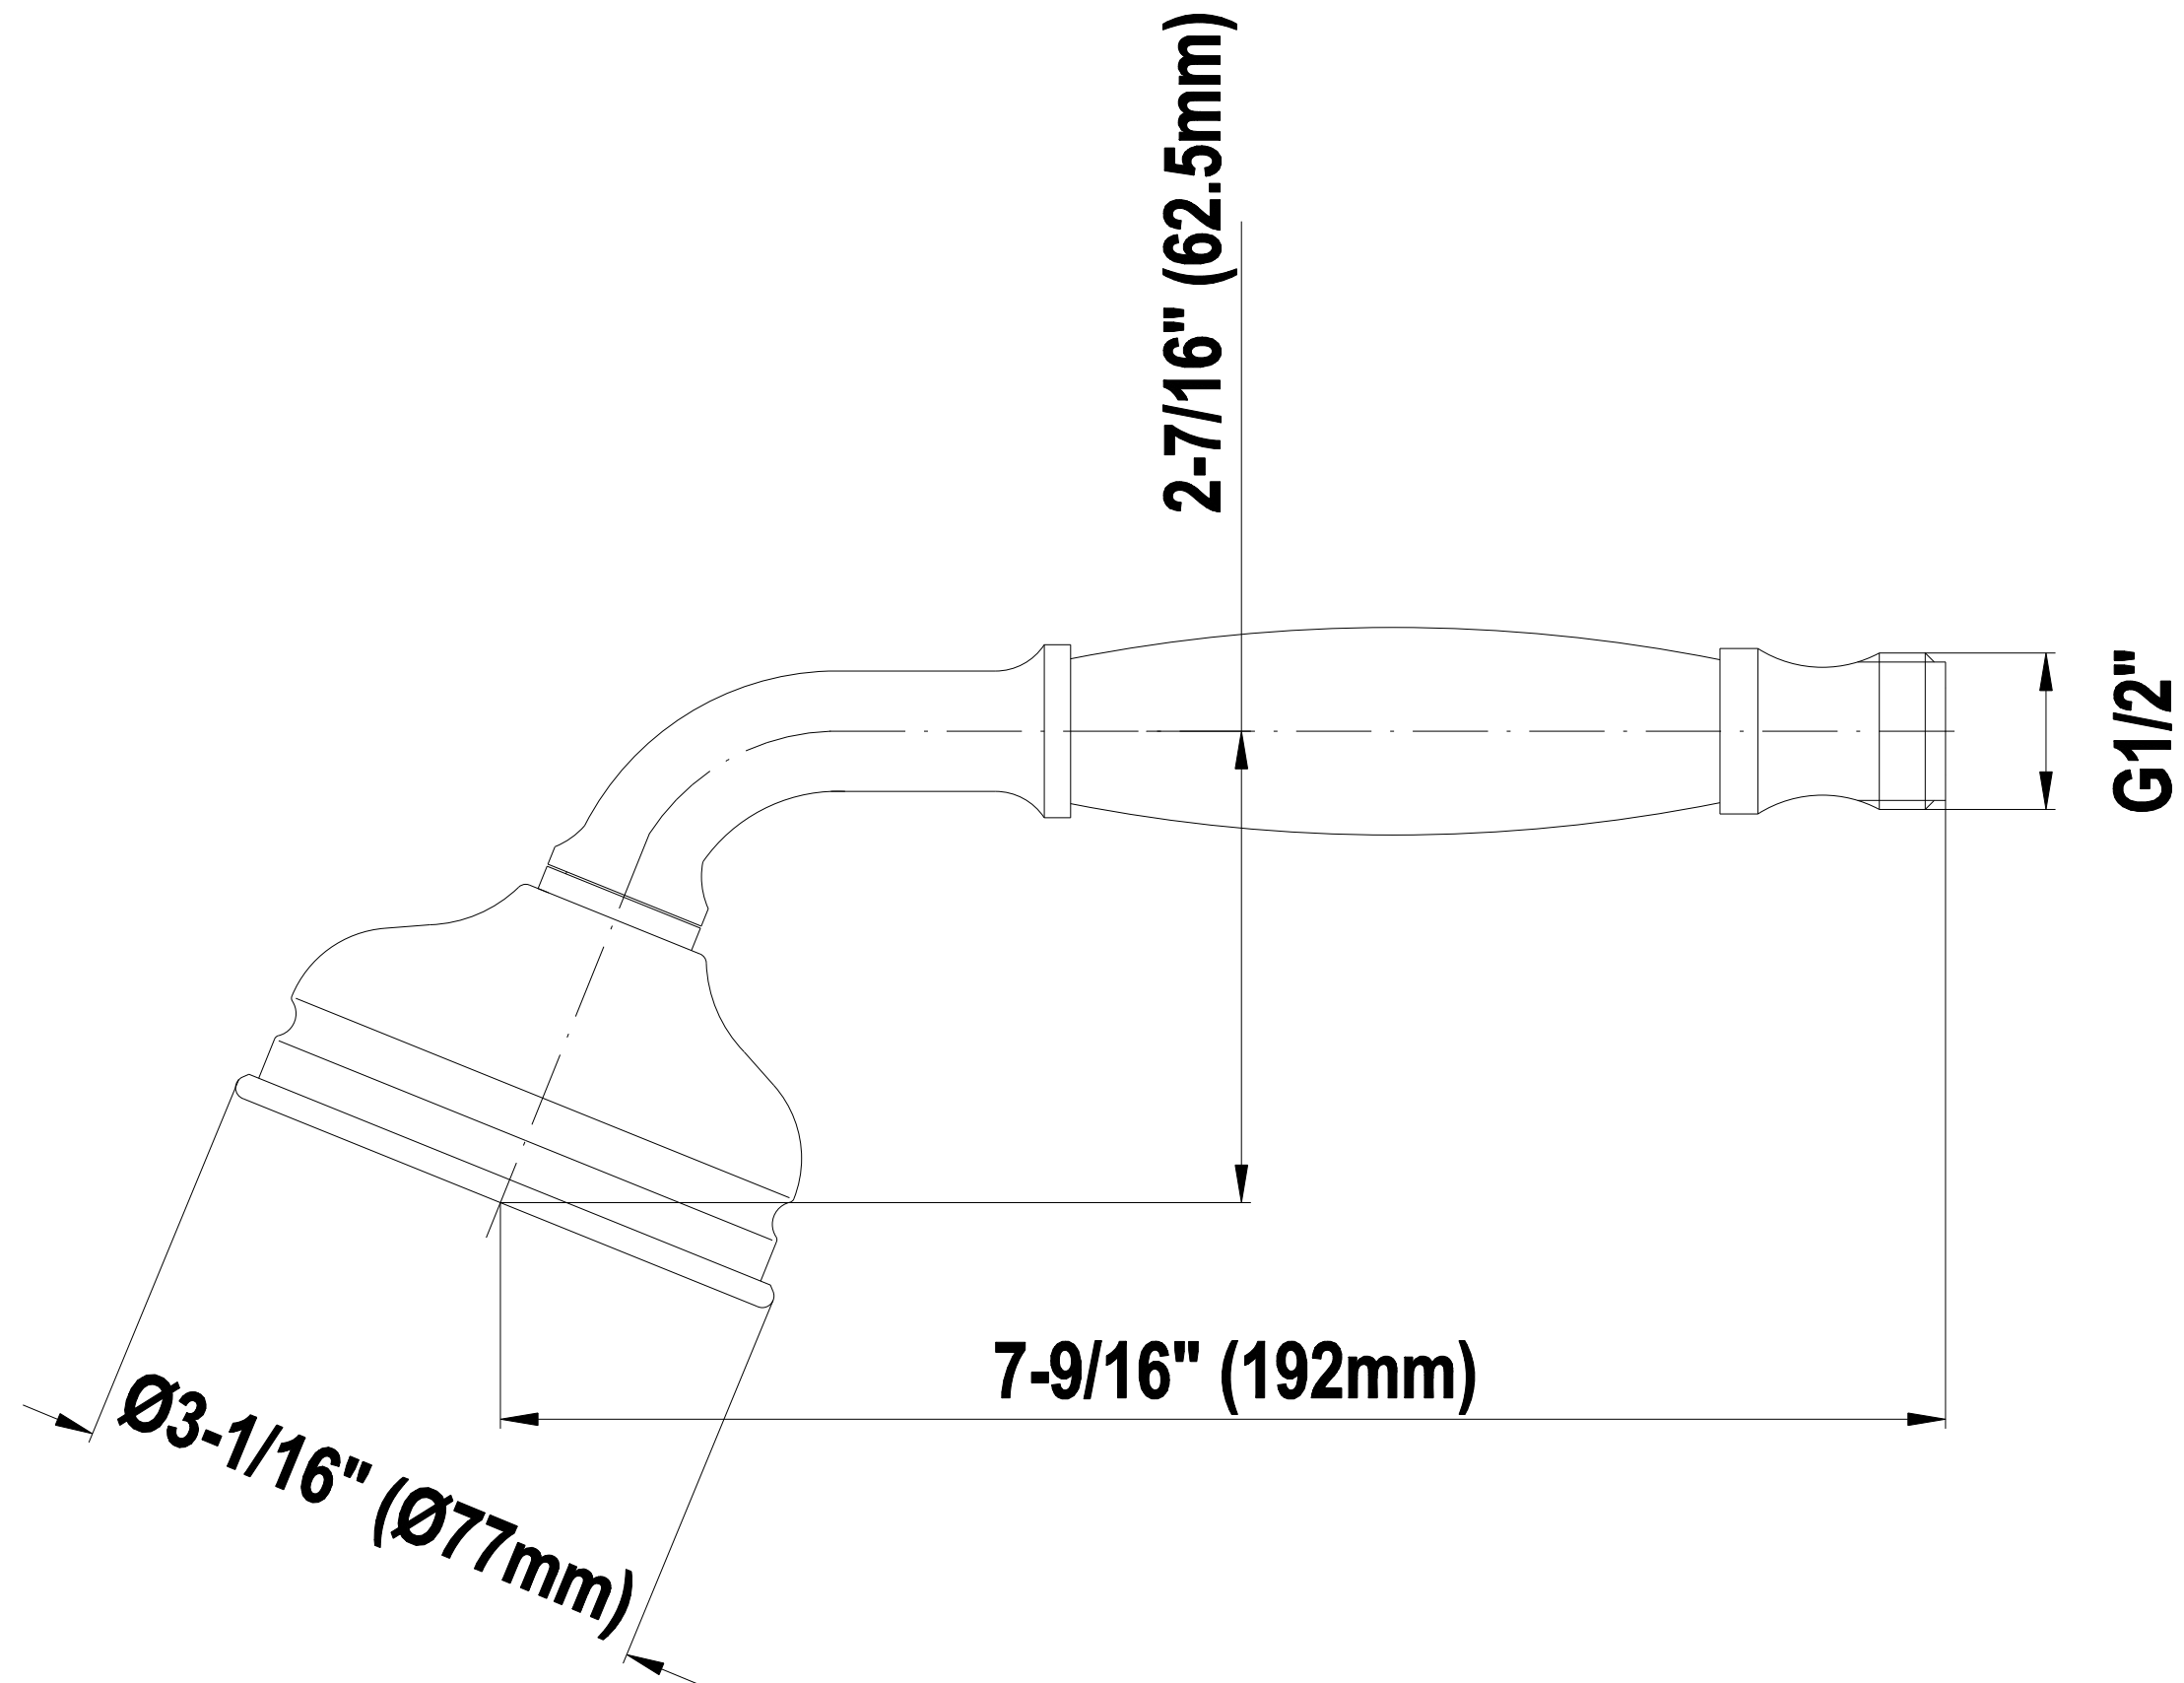

Traditional Handshower G-8604

SHOWER
59" Shower Hose
G-8605

GRAFF®

Information

- Brass spiral flexible hose with conical nut

Finishes

24K Gold

24K Brushed
Gold