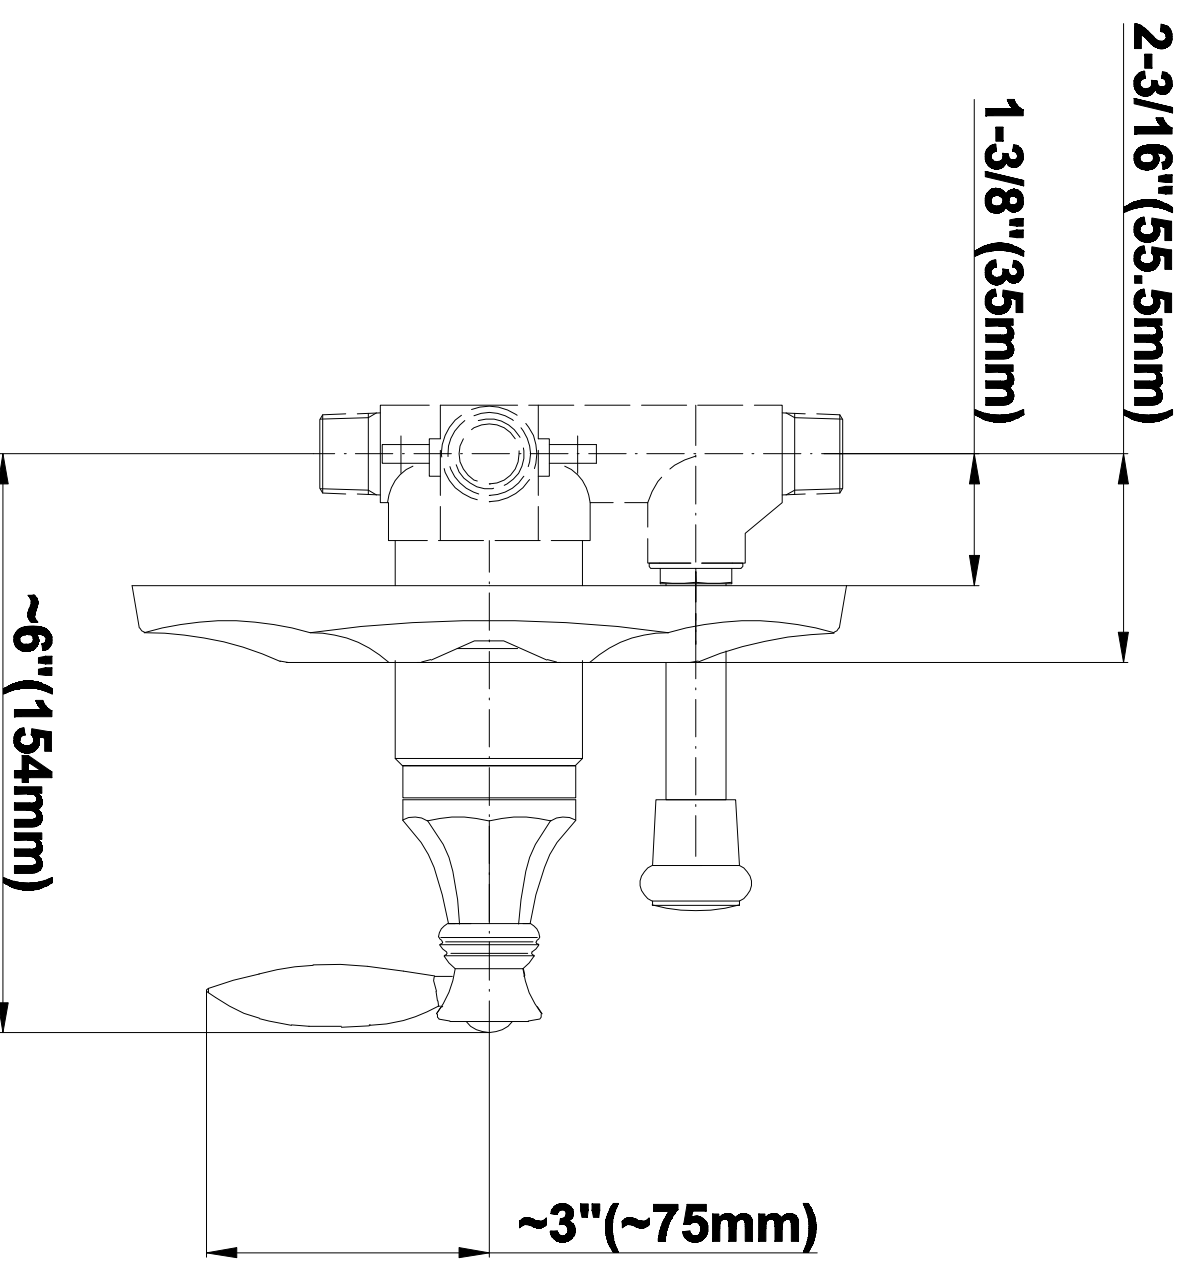

SHOWER
Topaz Pressure Balancing Shower
System - Shower with
Handshower
G-7162-LM14

GRAFF®

Information

- 1/2" pressure balance valve with diverter and trim
- 3-3/4" Topaz showerhead with 5" wall-mounted shower arm
- Handshower set with wall bracket and 59" hose
- Optional extension kit
- Flow rates: showerhead ≤ 1.8 max gpm, handshower ≤ 1.5 max gpm
- CALGreen

G-7075

SHOWER
3-3/4" Hexagonal Showerhead
G-8445

GRAFF®

Information

- Octagon shape, 40 spray openings
- Metal ball-joint allows for showerhead angle adjustment
- Matches Topaz Series
- Showerhead flow rate ≤ 1.8 max gpm
- CALGreen