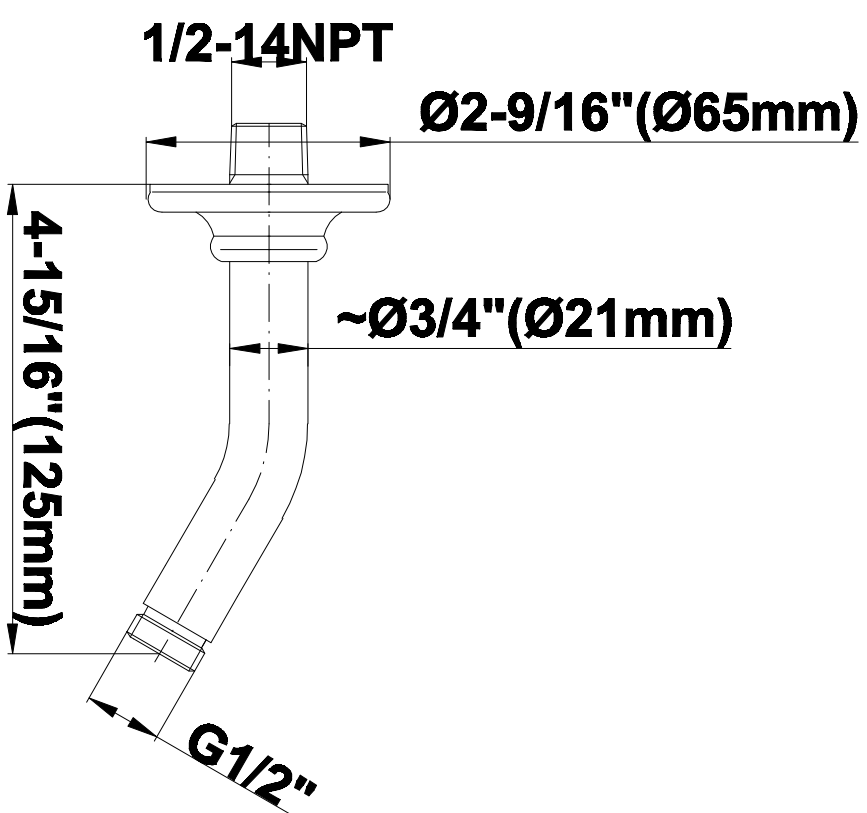

SHOWER
Topaz Pressure Balancing Shower
System - Shower with
Handshower
G-7162-LM14

GRAFF®

Information

- 1/2" pressure balance valve with diverter and trim
- 3-3/4" Topaz showerhead with 5" wall-mounted shower arm
- Handshower set with wall bracket and 59" hose
- Optional extension kit
- Flow rates: showerhead ≤ 1.8 max gpm, handshower ≤ 1.5 max gpm
- CALGreen

www.graff-designs.com | phone: 800-954-4723

SHOWER
Traditional 5" Shower Arm
G-8520

GRAFF®

Information

- Includes arm and flange
- 1/2" NPT male thread inlet
- For use with all showerheads (especially G-8420, G-8440 and G-8450)

G-8520

SHOWER
Traditional Wall Bracket for
Handshower
G-8602

GRAFF®

Information

- Solid brass construction
- Swivel holder

Finishes

24K Gold

24K Brushed
Gold