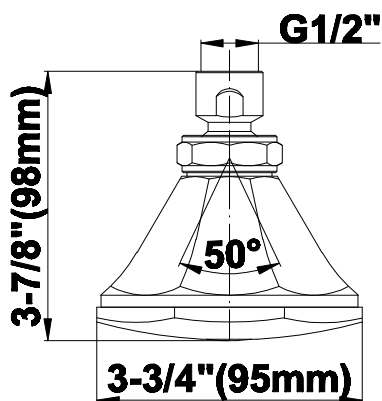

The measurements shown are for reference only. Products and specifications shown are subject to change without notice. Revised 12/2017

www.graff-designs.com | phone: 800-954-4723