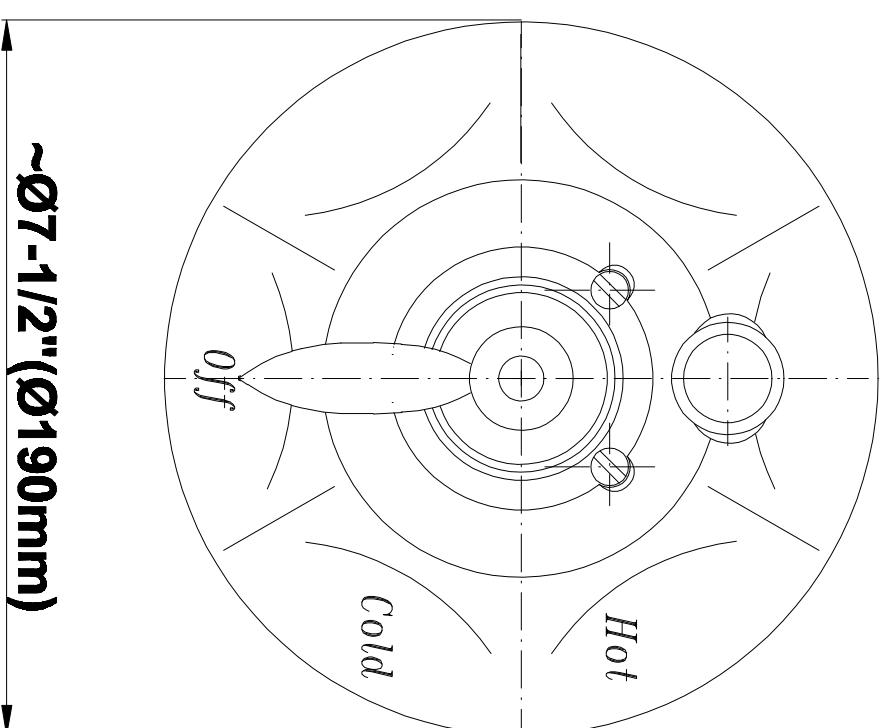

G-7075

SHOWER
3-3/4" Hexagonal Showerhead
G-8445

GRAFF®

Information

- Octagon shape, 40 spray openings
- Metal ball-joint allows for showerhead angle adjustment
- Matches Topaz Series
- Showerhead flow rate ≤ 1.8 max gpm
- CALGreen