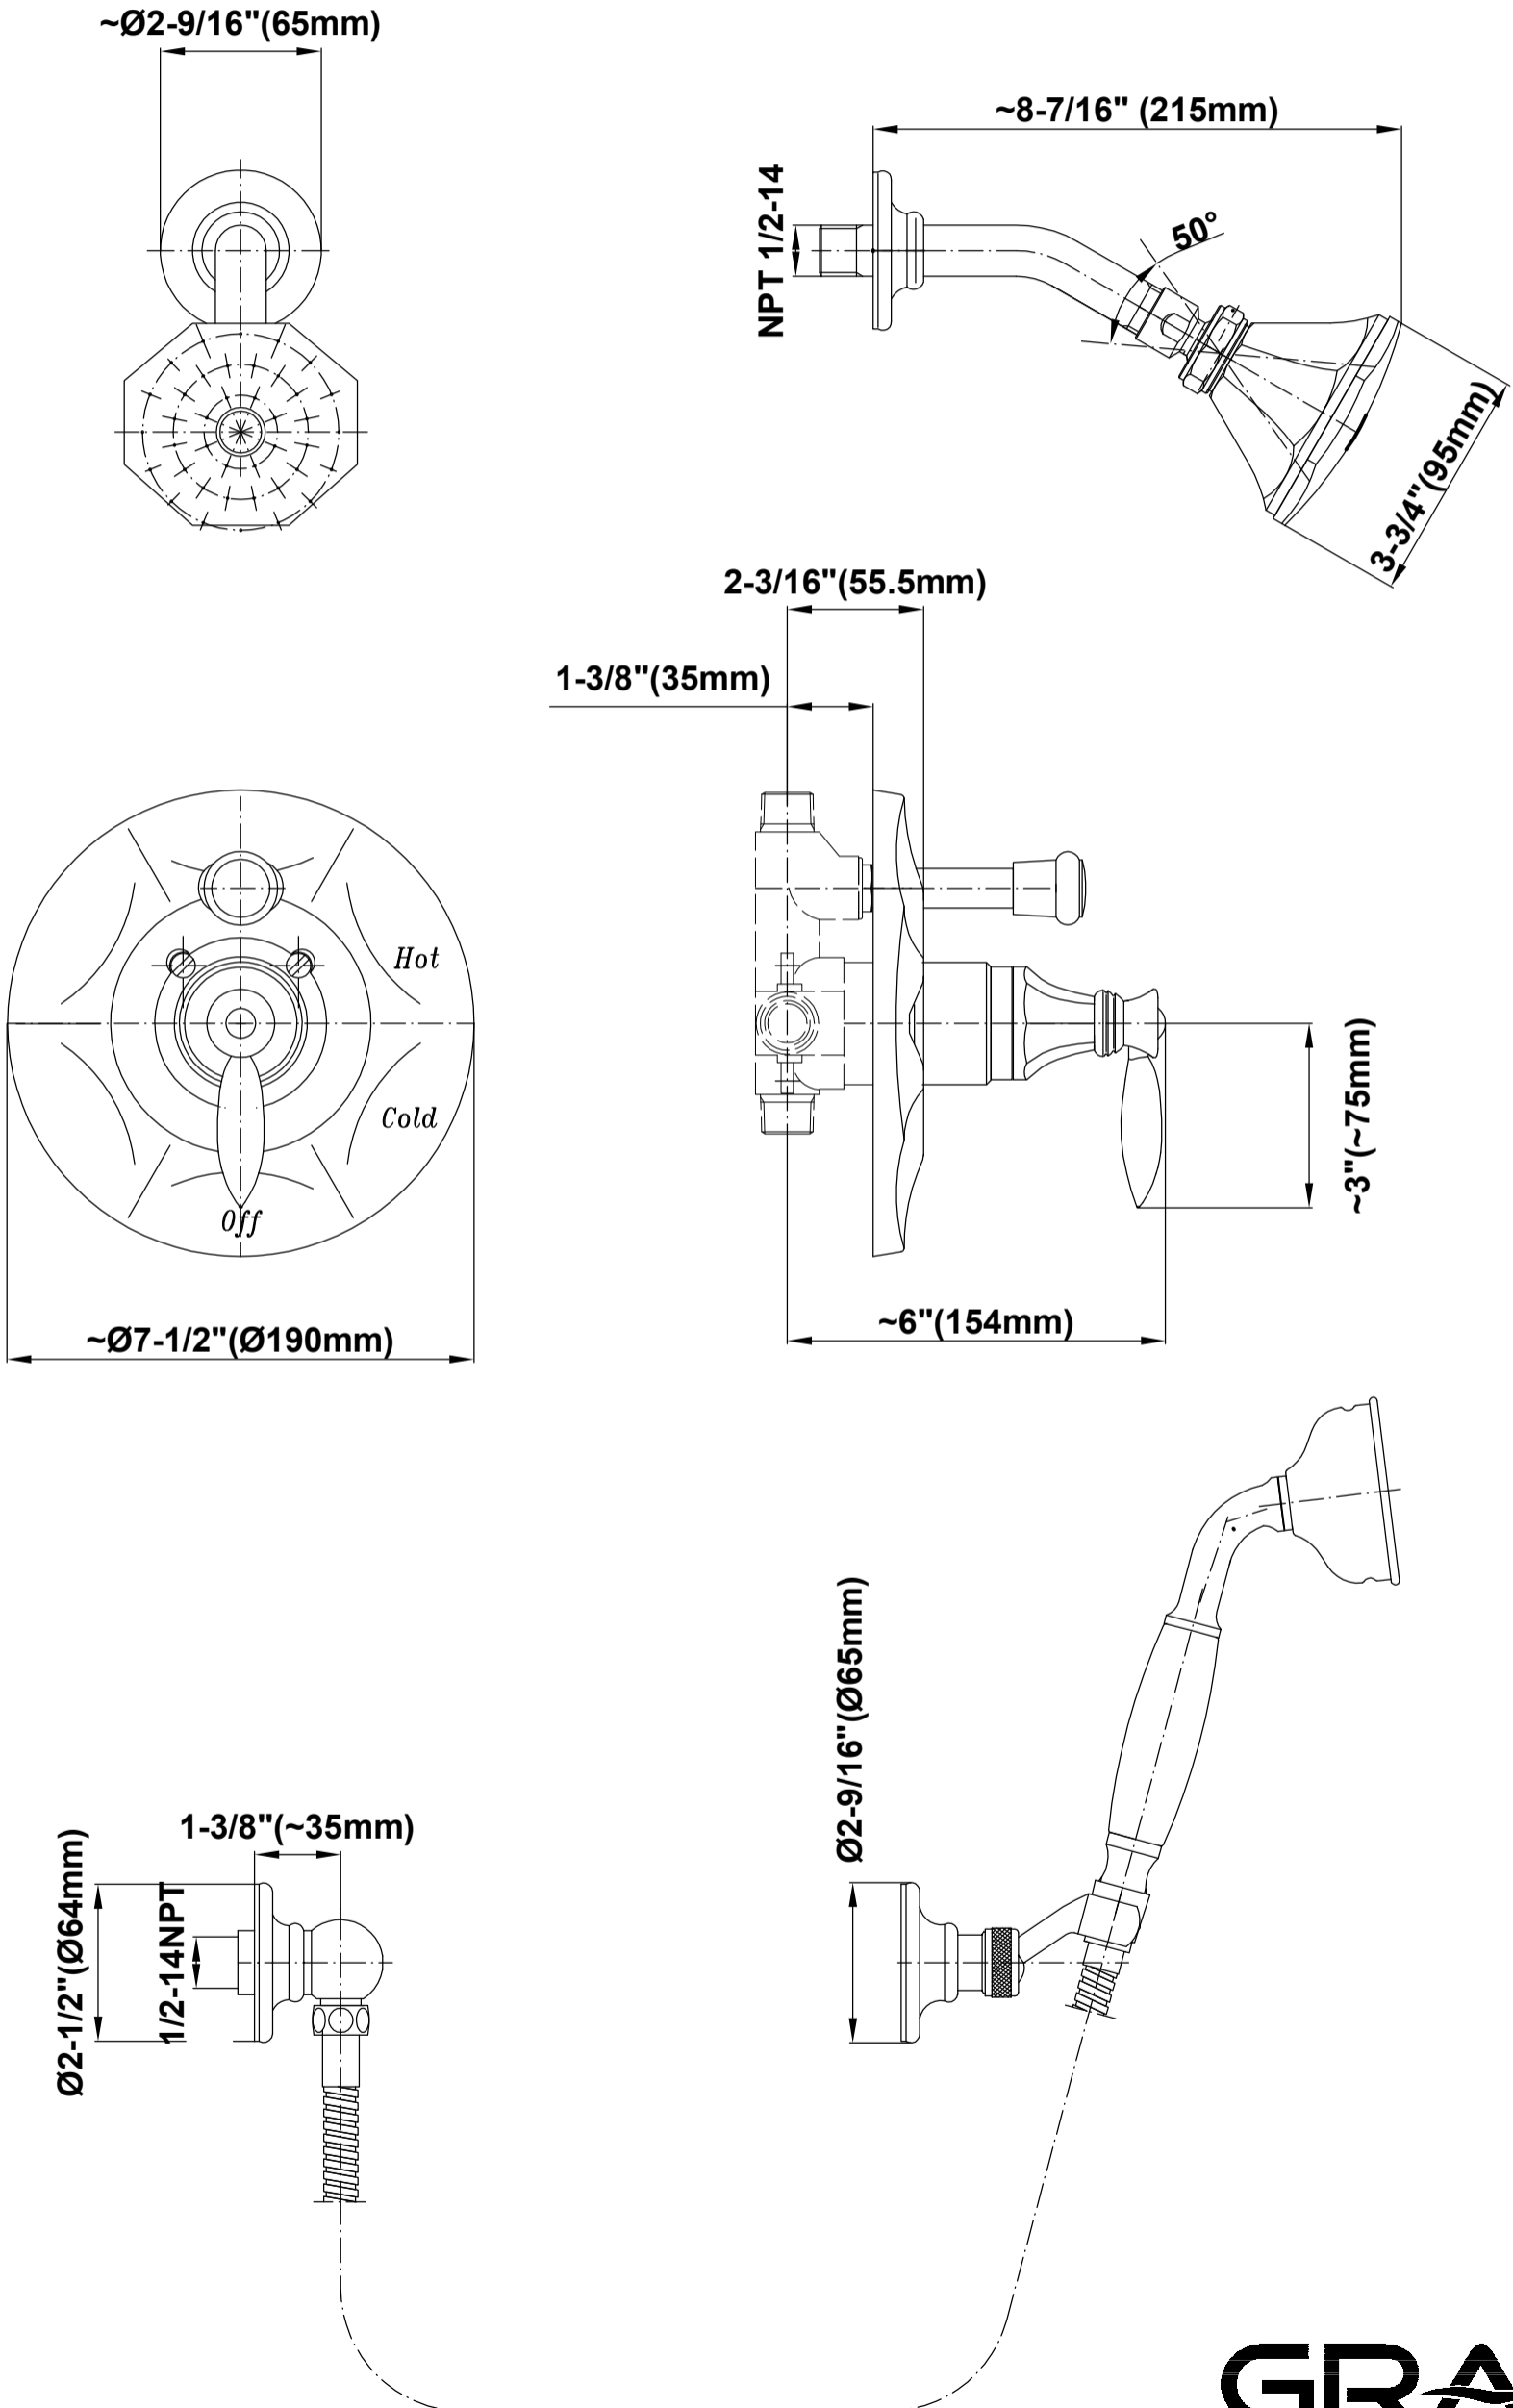

SHOWER
Topaz Pressure Balancing Shower
System - Shower with
Handshower
G-7162-LM14

GRAFF®

Information

- 1/2" pressure balance valve with diverter and trim
- 3-3/4" Topaz showerhead with 5" wall-mounted shower arm
- Handshower set with wall bracket and 59" hose
- Optional extension kit
- Flow rates: showerhead ≤ 1.8 max gpm, handshower ≤ 1.5 max gpm
- CALGreen

G-7162-LM14

TOPAZ Series

SHOWER
Concealed Pressure Balancing
Valve Rough w/Diverter
G-7055

GRAFF®

Information

- Anti-scald protection
- 1/2" universal inlets/outlets with male threads
- Built-in service stops
- Push-button diverter
- For use with tub & shower configuration
- Supplied with protective plastic guard

G-7055

1/2" Rough Valve w/Diverter

Product Features

- Anti-scald protection
- 1/2" universal inlets/outlets with male threads
- Built-in service stops
- Push-button diverter
- For use with tub & shower configuration
- Supplied with protective plastic guard