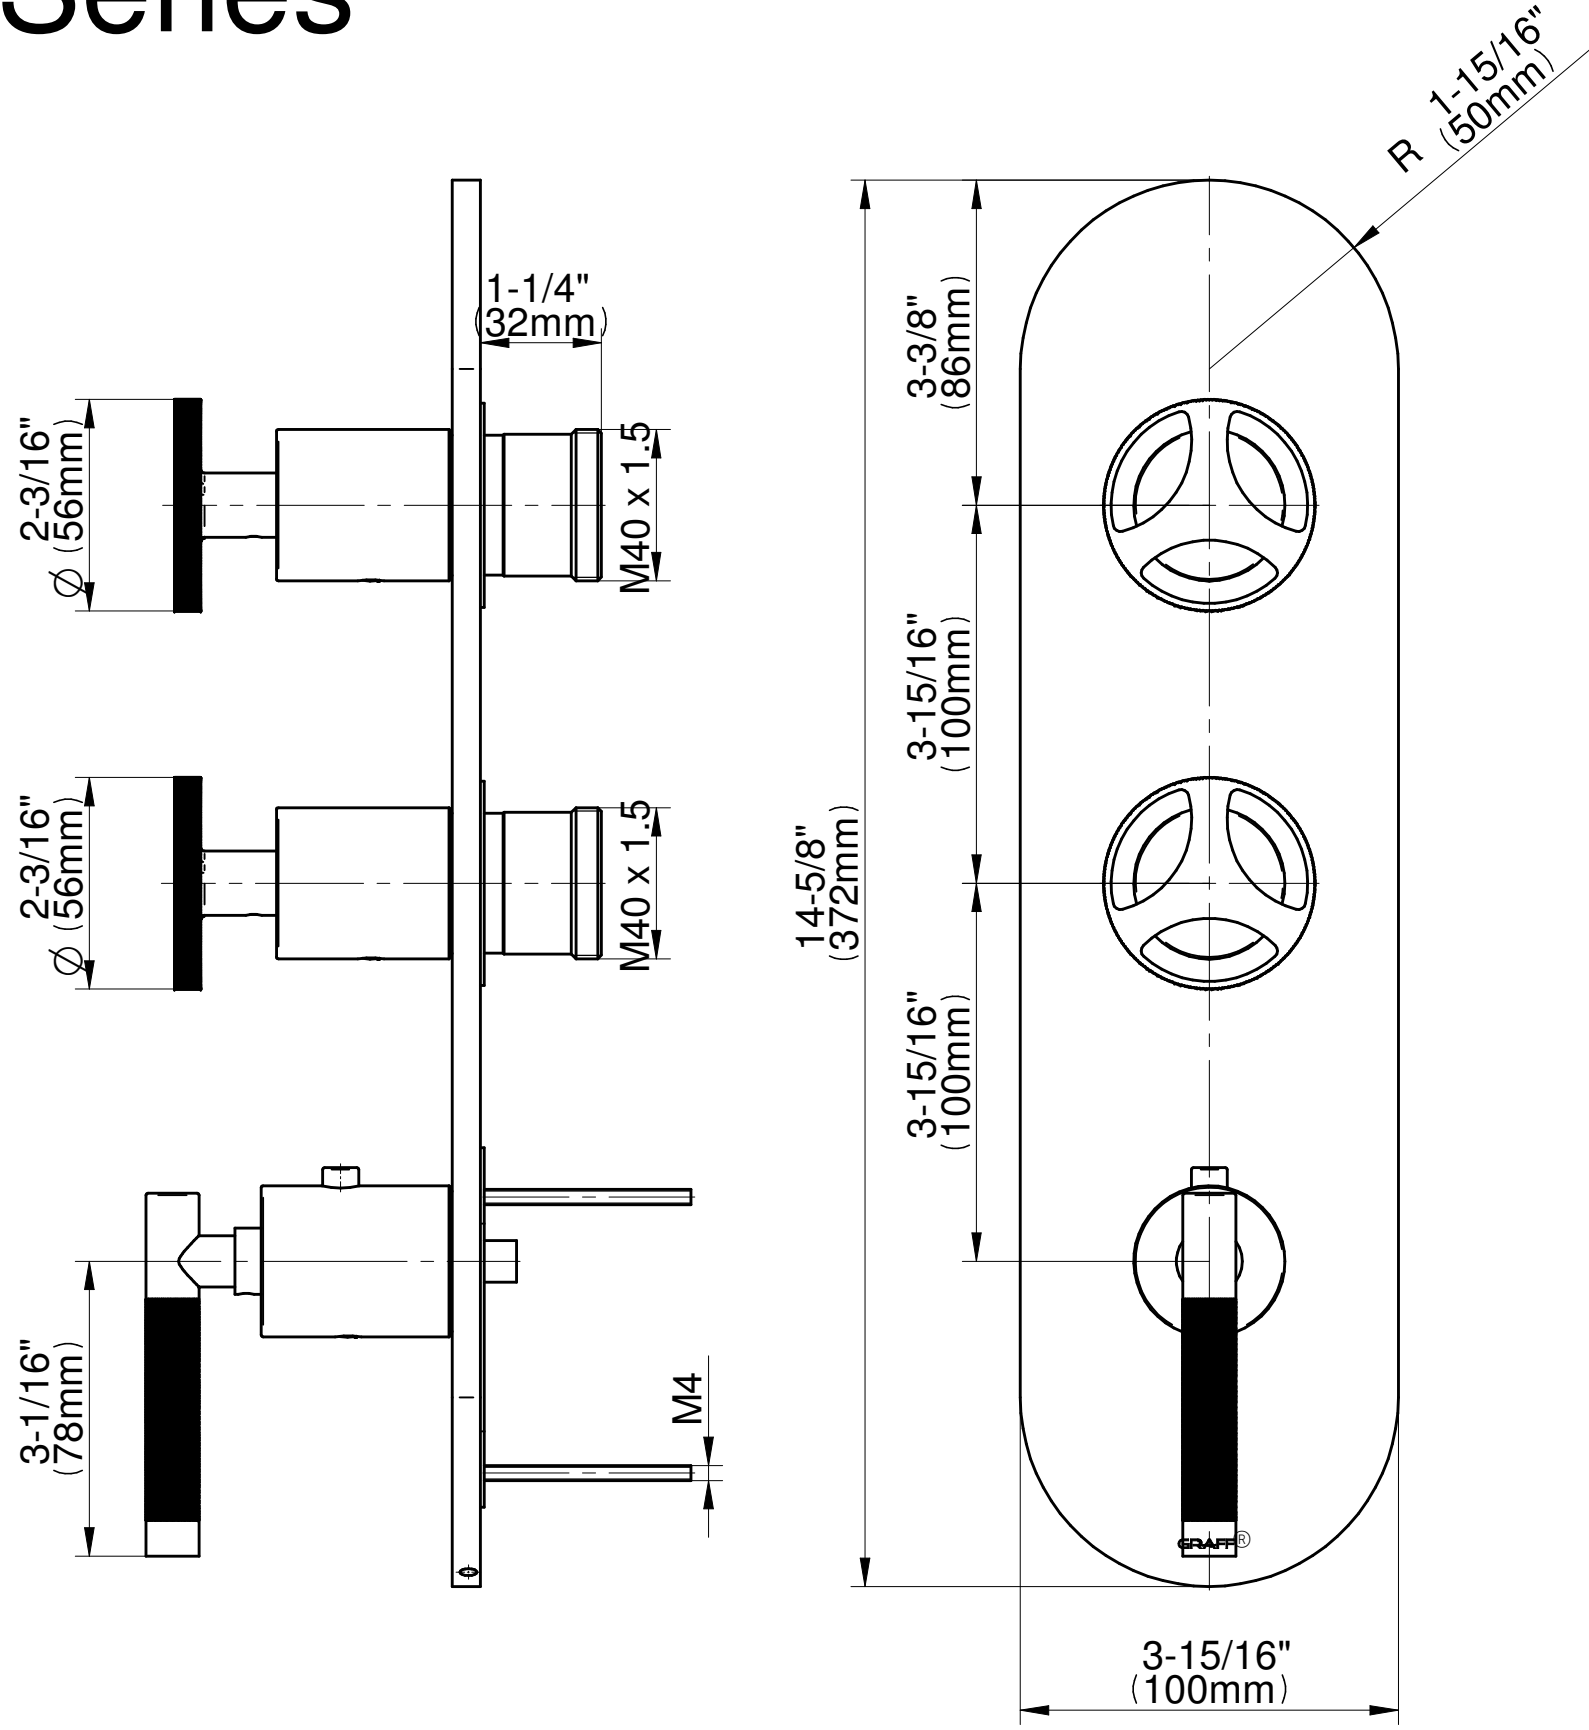

G-8056-LM57C19-T

M-Series