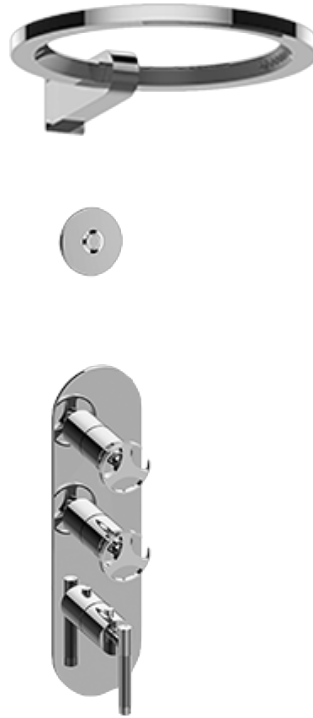

SHOWER  
M-Series Thermostatic Shower  
System - Ametis Ring  
**GL3.009WB-LM57C19**

---

**GRAFF®**

## Information

- 3/4" thermostatic valve and trim
- 3/4" stop/volume control valve (2 pieces)
- G-8760 Ametis Ring with waterfall and rain shower settings, features no-clog, easy-clean nozzles
- Single LED light with 6 color variations
- Includes wall-mount button for LED control box
- Optional extension kit
- Flow rates: rain shower  $\leq$  2.0 max gpm, waterfall  $\leq$  2.0 max gpm

SHOWER  
Harley M-Series Valve Trim with  
Three Handles

GRAFF®

### Information

- Three metal handles
- Decorative trim plate
- Use with M-Series rough valves