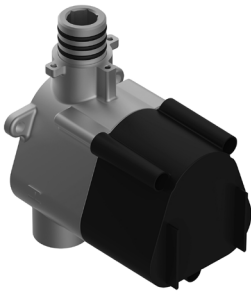

### Information

- Three metal handles
- Decorative trim plate
- Use with M-Series rough valves

## M-Series

SHOWER  
Thermostatic Rough Valve  
**G-8006**

**GRAFF**<sup>®</sup>

# G-8006

M-Series

3/4" Concealed Thermostatic Rough Valve