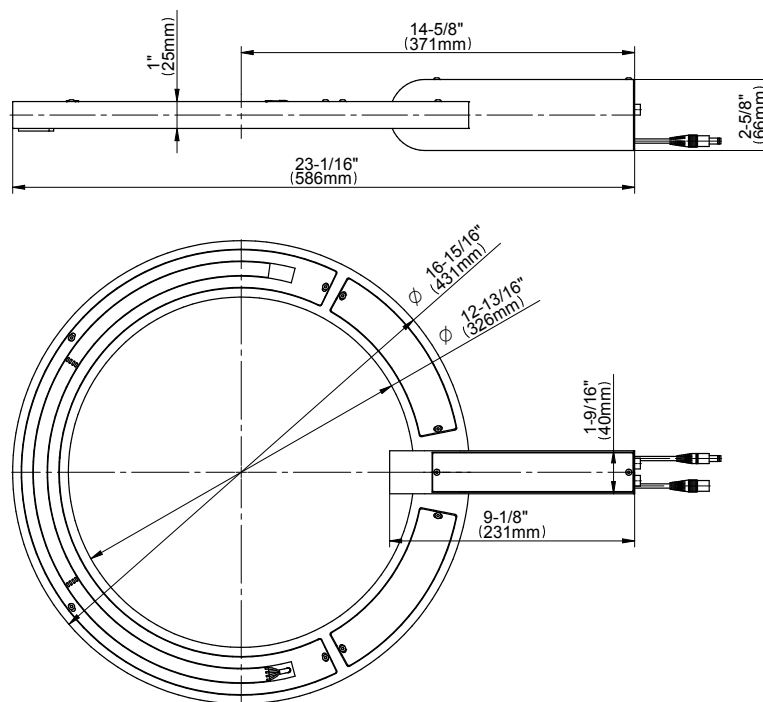

The measurements shown are for reference only. Products and specifications shown are subject to change without notice. Revised 12/2017

www.graff-designs.com | phone: 800-954-4723