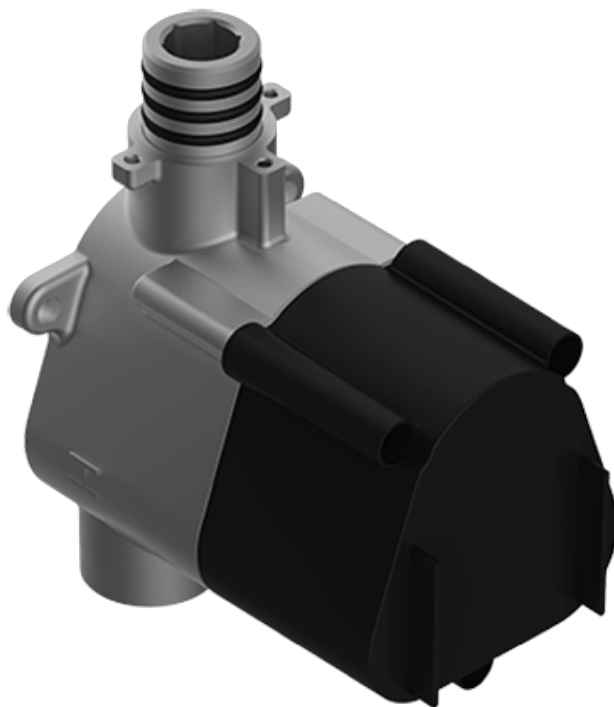

SHOWER  
M-Series Thermostatic Shower  
System - Ametis Ring  
**GL3.009WB-LM57C19**

---

**GRAFF®**

## Information

- 3/4" thermostatic valve and trim
- 3/4" stop/volume control valve (2 pieces)
- G-8760 Ametis Ring with waterfall and rain shower settings, features no-clog, easy-clean nozzles
- Single LED light with 6 color variations
- Includes wall-mount button for LED control box
- Optional extension kit
- Flow rates: rain shower  $\leq$  2.0 max gpm, waterfall  $\leq$  2.0 max gpm

### Information

- Three metal handles
- Decorative trim plate
- Use with M-Series rough valves

## M-Series

SHOWER  
Thermostatic Rough Valve  
**G-8006**

**GRAFF**<sup>®</sup>