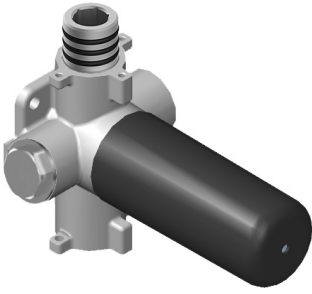

G-8076

M-Series

Stop/Volume Control Rough Valve with Pass-Through

Product Features

- 13.2 gpm @ 60 psi
- 3/4" universal inlets/outlets with female threads
- Stacking inlet and pass-through port feature
- Supplied with protective plastic cover
- CalGreen compliant dependent on functions

Code Compliance

- CALGreen

Warranty

- Limited lifetime warranty

For complete warranty information go to www.graff-faucets.com/en/info/faqs