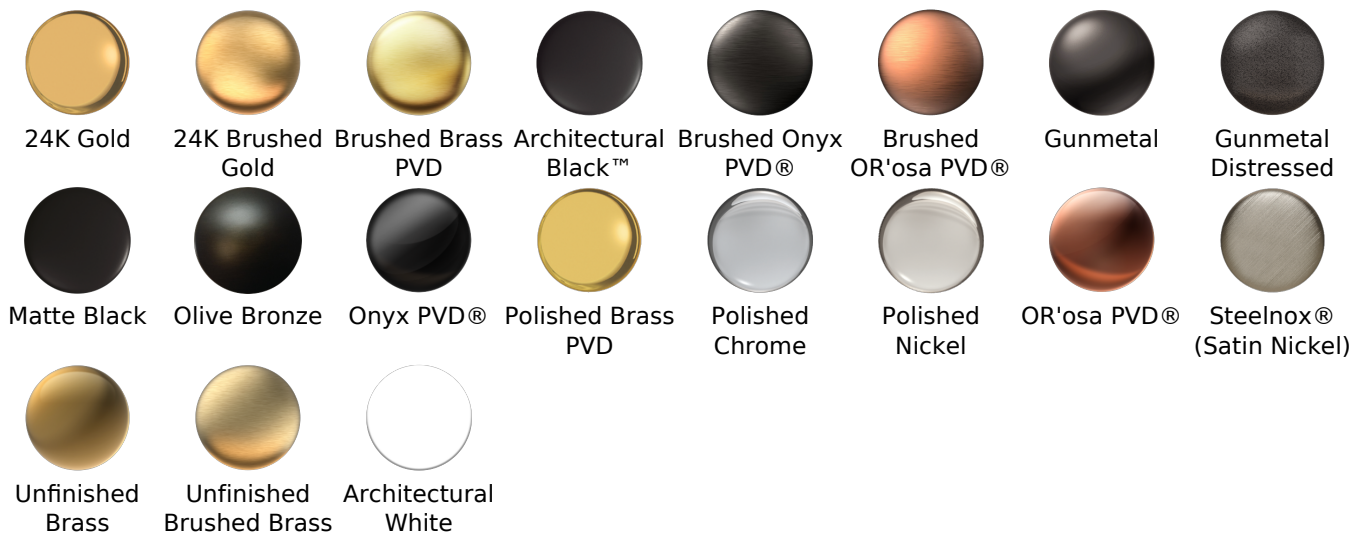

BATHROOM
 Wall-mounted Soap/Lotion
 Dispenser
G-9203

GRAFF®

Finishes

G-9203
Sento Collection
Soap/Lotion Dispenser

Available Finishes

- Polished Chrome G-9203-PC
- Steelnox® G-9203-SN
- Olive Bronze G-9203-OB
- Polished Nickel G-9203-PN
- Architectural Black G-9203-BK
- Architectural White G-9203-WT