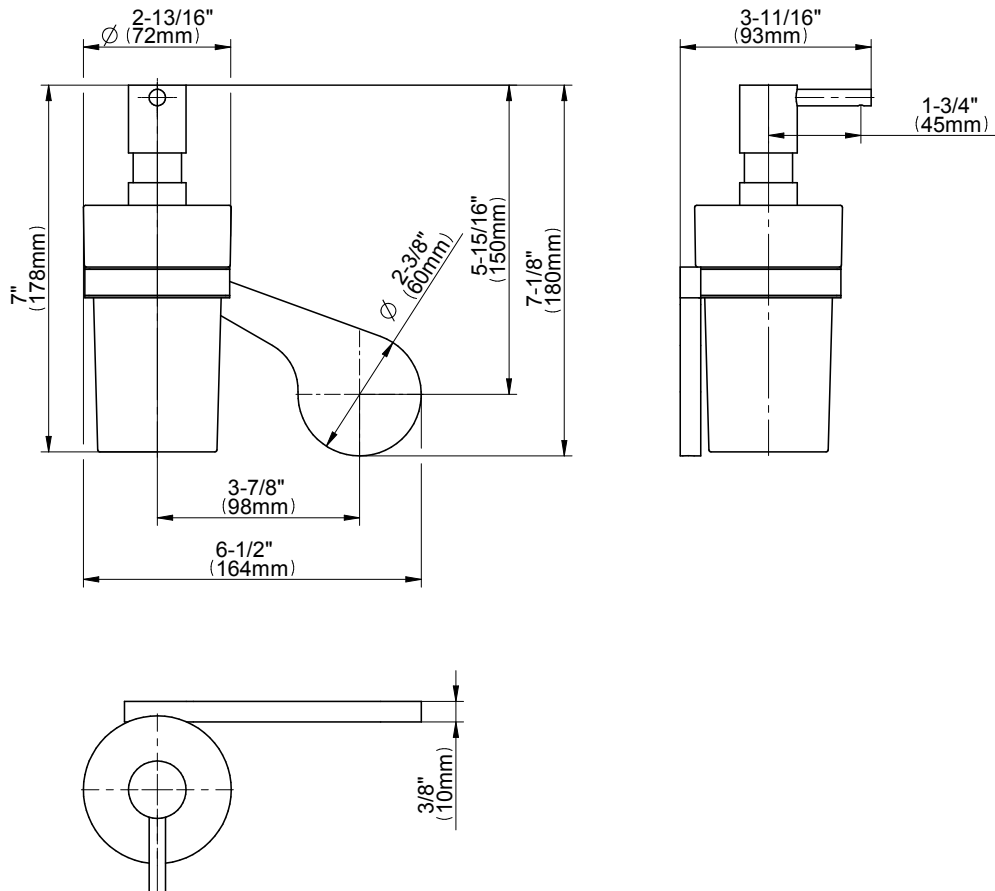

Warranty

- Limited lifetime warranty

For complete warranty information go to www.graff-faucets.com/en-nam/warranty