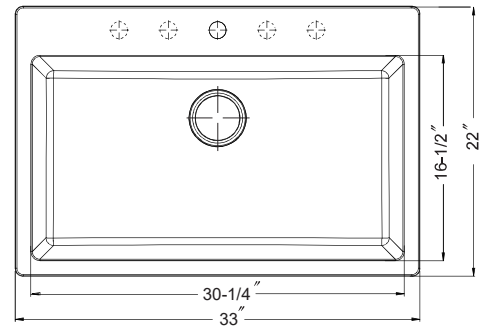

**Siostone Collection**  
**Topmount Large Single Bowl**  
**Model SIO-3017ST**

SIO-3017ST

**FEATURES**

- 80% quartz
- 9-1/2" depth
- Intrinsically hygienic non-porous surface
- Antibacterial protection with silver ion Microstop
- Silky to the touch, 3 times harder than natural granite
- Food-safe, UV-stable (will not fade)
- Heat resistance to +500°F • Available in 5 colors
- Highest resistance to thermal shock, scratches and chips
- Ariapure features odor and pollutant disinfection
- Fits 36" sink base
- Supplied with cutout template, fasteners and instructions
- Limited Lifetime Warranty

**OPTIONAL COLORS**

Sand

Mocha

Black

White

Slate

| OVERALL DIMENSIONS | EACH BOWL        | CUTOUT SIZE  | PACKAGING* | WEIGHT*    |
|--------------------|------------------|--------------|------------|------------|
| 33" x 22"          | 30-1/4 x 16-1/2" | See Template | 1/10 pcs.  | 50/540lbs. |

\*Standard packaging: Single boxed /Pallet of single boxed.  
 All dimensions are in inches. Specifications subject to change without notice.

**OPTIONAL ACCESSORIES**

Bottom Grid: CWG-2815  
 Strainer Options: Stainless steel strainers,  
 Color strainers, Color Disposal flanges