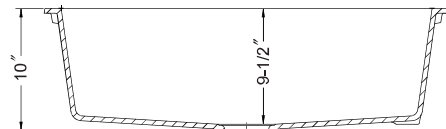

**Siostone Collection**  
**Topmount Large Single Bowl**  
**Model SIO-3017ST**

SIO-3017ST

**FEATURES**

- 80% quartz
- 9-1/2" depth
- Intrinsically hygienic non-porous surface
- Antibacterial protection with silver ion Microstop
- Silky to the touch, 3 times harder than natural granite
- Food-safe, UV-stable (will not fade)
- Heat resistance to +500°F • Available in 5 colors
- Highest resistance to thermal shock, scratches and chips
- Ariapure features odor and pollutant disinfection
- Fits 36" sink base
- Supplied with cutout template, fasteners and instructions
- Limited Lifetime Warranty

**OPTIONAL COLORS**

Sand

Mocha

Black

White

Slate

| OVERALL DIMENSIONS | EACH BOWL        | CUTOUT SIZE  | PACKAGING* | WEIGHT*    |
|--------------------|------------------|--------------|------------|------------|
| 33" x 22"          | 30-1/4 x 16-1/2" | See Template | 1/10 pcs.  | 50/540lbs. |

\*Standard packaging: Single boxed /Pallet of single boxed.  
 All dimensions are in inches. Specifications subject to change without notice.

**OPTIONAL ACCESSORIES**

Bottom Grid: CWG-2815  
 Strainer Options: Stainless steel strainers,  
 Color strainers, Color Disposal flanges