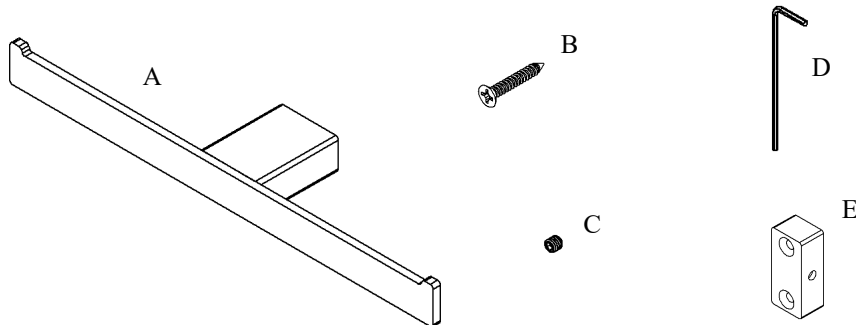

# Volkano Cinder Toilet Paper Holder Installation Guide

Code: V3043, V3044, V3045, V3040-BGL, V3040-BGD

Parts Included	QTY
A - Toilet Paper Holder	1
B - Screw	2
C - Set Screw	1
D - Allen Key	1
E - Bracket	1

Model #	Description	Finish	Weight (lb)	WxHxD (mm)	WxHxD (Inches)	Metal Type
V3043	Cinder Toilet Paper Holder	Chrome	1	306 x 25 x 60	11.5 x 1 x 2.5	Brass
V3044	Cinder Toilet Paper Holder	Brushed Nickel	1	306 x 25 x 60	11.5 x 1 x 2.5	Brass
V3045	Cinder Toilet Paper Holder	Matte Black	1	306 x 25 x 60	11.5 x 1 x 2.5	Brass
V3040-BGL	Cinder Toilet Paper Holder	Brushed Gold Light	1	306 x 25 x 60	11.5 x 1 x 2.5	Brass
V3040-BGD	Cinder Toilet Paper Holder	Brushed Gold Dark	1	306 x 25 x 60	11.5 x 1 x 2.5	Brass