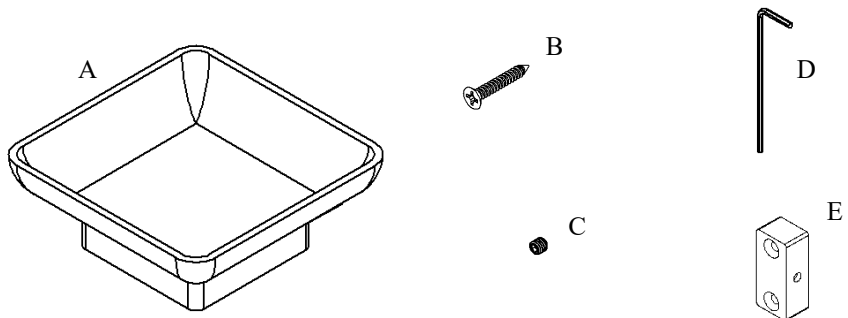

Exhilarating by Design

Volkano Cinder Soap Dish Holder

Installation Guide

Code: V3513, V3514, V3515

Parts Included	QTY
A - Soap Dish Holder	1
B - Screw	2
C - Set Screw	1
D - Allen Key	1
E - Bracket	1

Model #	Description	Finish	Weight (lb)	WxHxD (mm)	WxHxD (Inches)	Metal Type
V3513	Cinder Soap Dish Holder	Chrome	1	101 x 40 x 101	4 x 1.5 x 4	Brass
V3514	Cinder Soap Dish Holder	Brushed Nickel	1	101 x 40 x 101	4 x 1.5 x 4	Brass
V3515	Cinder Soap Dish Holder	Matte Black	1	101 x 40 x 101	4 x 1.5 x 4	Brass