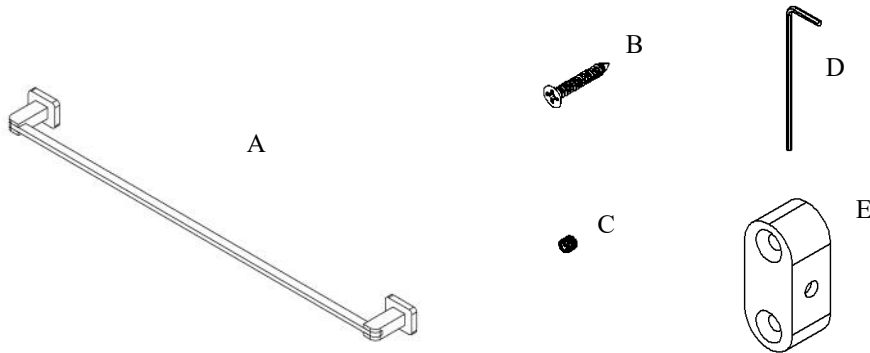

Exhilarating by Design

Volkano Spark 30" Towel Bar Installation Guide

Code: V64163, V64165

Parts Included	QTY
A - Towel Bar	1
B - Screw	4
C - Set Screw	2
D - Allen Key	1
E - Bracket	2

Model #	Description	Finish	Weight (lb)	WxHxD (mm)	WxHxD (Inches)	Metal Type
V64163	Spark 30" Towel Bar	Chrome	2.002	798 x 51 x 76	31.5 x 1.75 x 2.75	Brass
V64165	Spark 30" Towel Bar	Matte Black	2.002	798 x 51 x 76	31.5 x 1.75 x 2.75	Brass