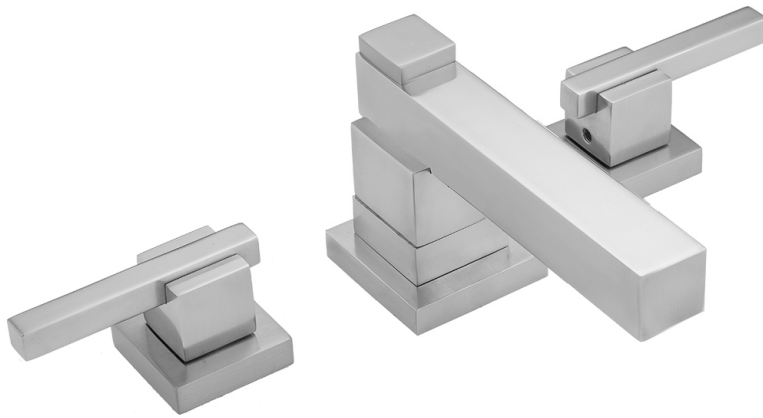

CUBIX® Faucet Double Stack with CUBIX® Lever Handles - 0.5 GPM

Model #: 3304-T670-0.5-

FEATURES:

- All brass 8" - 12" widespread faucet includes brass pop-up drain with overflow
- 1/4 turn ceramic valves
- Double Stack Stationary Spout
- Available Flow Rates: 1.5, 1.2 & 0.5 GPM. Additional flow rate (aerator) options available. Contact JACLO.
- 5 1/2" spout reach
- Spout Hole Size Min-Max: 1 5/8" - 2"
- Valve Hole Size Min-Max: 1 1/8" - 1 5/8"
- ADA Compliant Levers

AVAILABLE FINISHES:

Polished Chrome (PCH)	Satin Chrome (SC)	Bronze Umber (BU)
Satin Nickel (SN)	Pewter (PEW)	Caramel Bronze (CB)
Polished Nickel (PN)	Antique Brass (AB)	Antique Copper (ACU)
Oil-Rubbed Bronze (ORB)	Polished Brass (PB)	Polished Copper (PCU)
Vintage Bronze (VB)	Satin Brass (SB)	Matte Black (MBK)
Satin Gold (SG)	Polished Gold (PG)	Black Nickel (BKN)
Bombay Gold (BG)	Jewelers Gold (JG)	Satin Cooper (SCU)