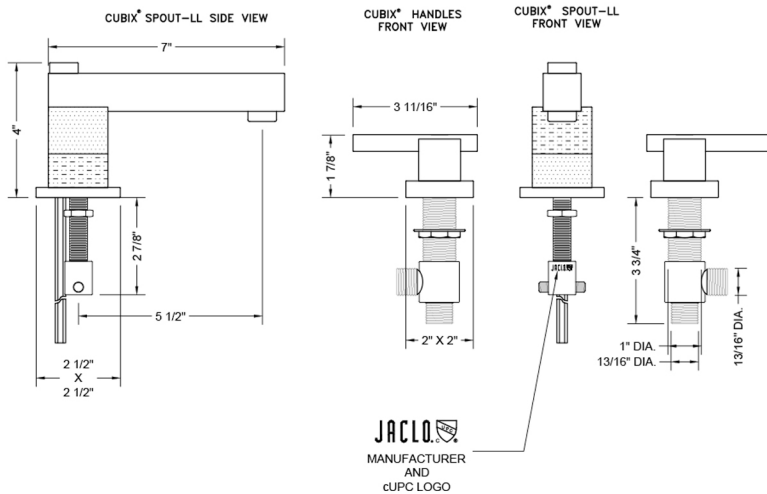

CUBIX® Faucet Double Stack with CUBIX® Lever Handles - 0.5 GPM

Model #: 3304-T670-0.5-

FEATURES:

- All brass 8" - 12" widespread faucet includes brass pop-up drain with overflow
- 1/4 turn ceramic valves
- Double Stack Stationary Spout
- Available Flow Rates: 1.5, 1.2 & 0.5 GPM. Additional flow rate (aerator) options available. Contact JACLO.
- 5 1/2" spout reach
- Spout Hole Size Min-Max: 1 5/8" - 2"
- Valve Hole Size Min-Max: 1 1/8" - 1 5/8"
- ADA Compliant Levers

SPECIFICATION DRAWING:

AVAILABLE HANDLES:

COMPLIANCES:

Complies with: ASME A112.18.1-2012/CSA B125.1-12