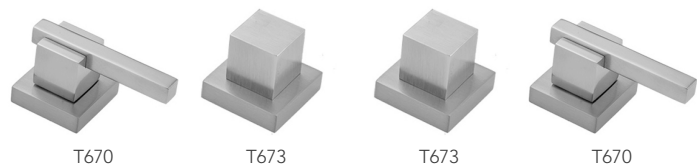

AVAILABLE HANDLES:

COMPLIANCES:

Complies with: ASME A112.18.1-2012/CSA B125.1-12