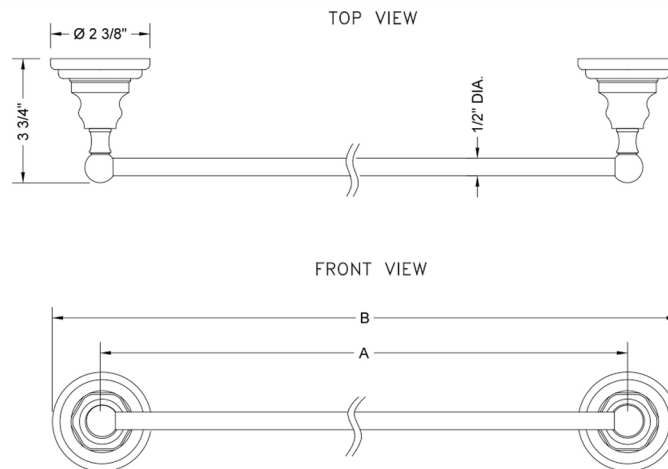

## 18" Roaring 20's / Westfield Towel Bar

**Model #: 4830-TB-18-**

### FEATURES:

- All brass 18" towel bar
- Universal mounting hardware included
- 3 3/4" projection
- Custom lengths available. Contact JACLO for pricing & availability.
- Able to be cut in the field

### SPECIFICATION DRAWING:

ROARING 20'S / WESTFIELD JACLO TOWEL BARS			
PART. #	DESCRIPTION	A	B
4830-TB-18-	18" ALL BRASS TOWEL BAR	18"	20 3/8"
4830-TB-24-	24" ALL BRASS TOWEL BAR	24"	26 3/8"