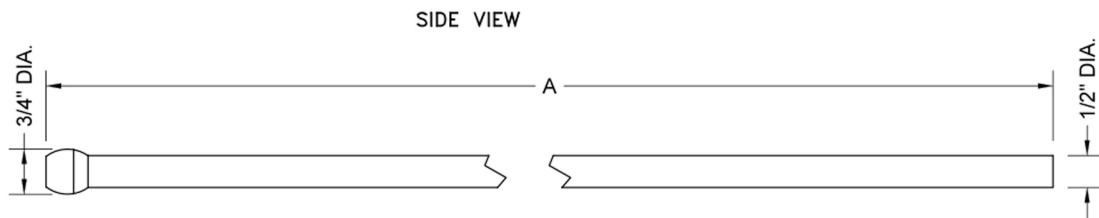

# Flexible Smooth Copper 1/2" O.D. x 20" Long Faucet Supply Tube

**Model #: 6620-**

**FEATURES:**

- Use with 1/2" O.D. supply valves

**AVAILABLE FINISHES:**

Polished Chrome (PCH)	Satin Chrome (SC)	Bronze Umber (BU)
Satin Nickel (SN)	Pewter (PEW)	Caramel Bronze (CB)
Polished Nickel (PN)	Antique Brass (AB)	Antique Copper (ACU)
Oil-Rubbed Bronze (ORB)	Polished Brass (PB)	Polished Copper (PCU)
Vintage Bronze (VB)	Satin Brass (SB)	Rose Gold (RG)
Matte Black (MBK)	Satin Gold (SG)	Polished Gold (PG)
Black Nickel (BKN)	Bombay Gold (BG)	Jewelers Gold (JG)
Europa Bronze (EB)	White (WH)	Sedona Beige (SDB)
Tristan Brass (TB)	Unlacquered Brass (ULB)	Satin Cooper (SCU)

**SPECIFICATION DRAWING:**

JACLO FAUCET SUPPLY TUBE		
PART. #	DESCRIPTION	A
6612-	1/2" OD x 12" FAUCET SUPPLY TUBE	12"
6620-	1/2" OD x 20" FAUCET SUPPLY TUBE	20"

**COMPLIANCES:**

Complies with: ASME A112.18.1-2012/CSA B125.1-12