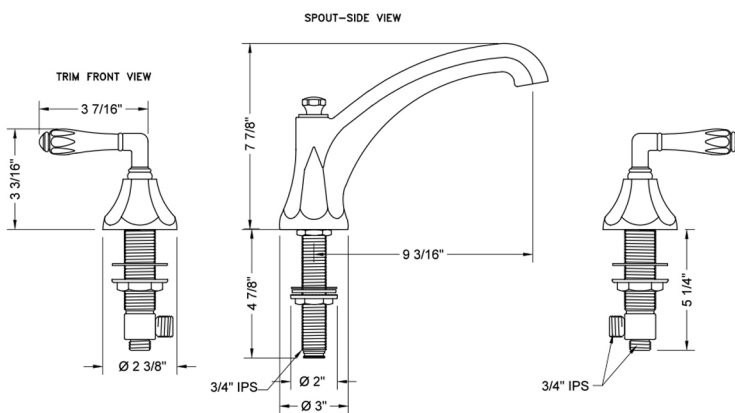

# Astor Roman Tub Set with High Spout and Smooth Lever Handles

**Model #: 6972-T684-TRIM-**

## FEATURES:

- All brass roman deck mount tub set trim
- Quick connect/disconnect spout
- Stationary spout with full flow aerator
- Spout Hole Size Min-Max: 1 1/8" - 1 3/4"
- Valve Hole Size Min-Max: 1 1/4" - 1 3/8"
- Both standard metal & porcelain buttons are included for handles
- Requires J-6912 rough in kit

## SPECIFICATION DRAWING:

\* SPEC SHOWN WITH ROUGH KIT  
SOLD SEPARATELY