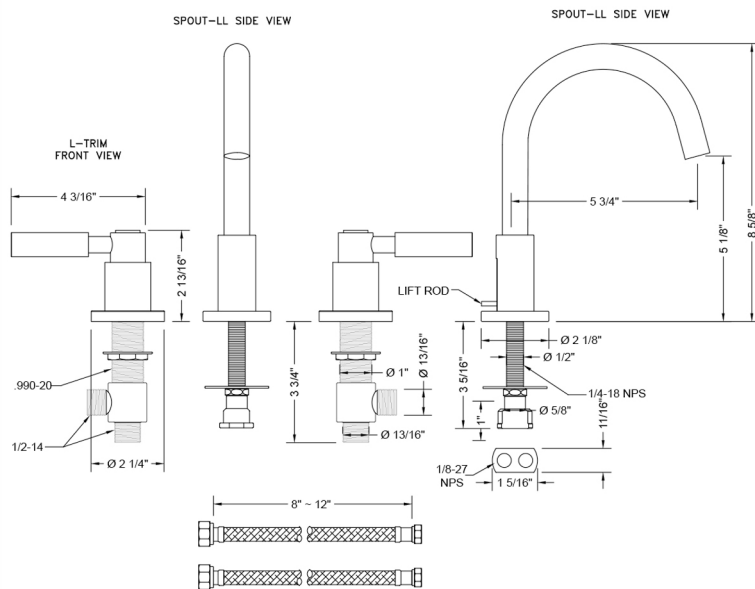

# Uptown Contempo Faucet with Round Escutcheons & High Lever Handles- 0.5 GPM

**Model #: 8880-L-0.5-**

### FEATURES:

- All brass 8" - 12" widespread faucet includes brass pop-up drain with overflow
- 1/4 turn ceramic valves
- Swivel Spout (For Stationary Spout option, contact JACLO)
- Available Flow Rates: 1.5, 1.2 & 0.5 GPM. Additional flow rate (aerator) options available. Contact JACLO.
- 5 3/4" spout reach
- Spout Hole Size: 1 1/2" - 1 7/8"
- Valve Hole Size: 1 1/8" - 1 5/8"
- ADA Compliant Levers

### SPECIFICATION DRAWING: