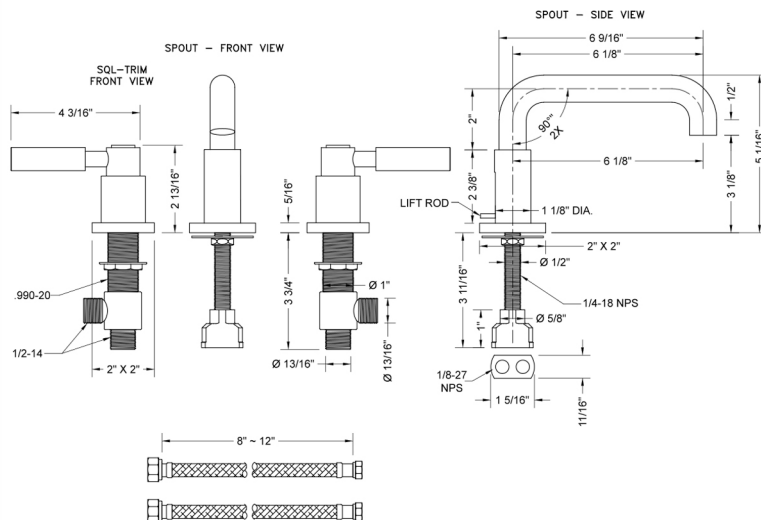

Downtown Contempo Faucet with Square Escutcheons & High Lever Handles- 0.5 GPM

Model #: 8883-SQL-0.5-

FEATURES:

- All brass 8" - 12" widespread faucet includes brass pop-up drain with overflow
- 1/4 turn ceramic valves
- Low Profile Swivel Spout (For Stationary Spout option, contact JACLO)
- Available Flow Rates: 1.5, 1.2 & 0.5 GPM. Additional flow rate (aerator) options available. Contact JACLO.
- 6 1/8" spout reach
- Spout Hole Size Min-Max: 1 1/2" - 1 7/8"
- Valve Hole Size Min-Max: 1 1/8" - 1 5/8"
- ADA Compliant Levers

SPECIFICATION DRAWING:

AVAILABLE HANDLES:

COMPLIANCES: