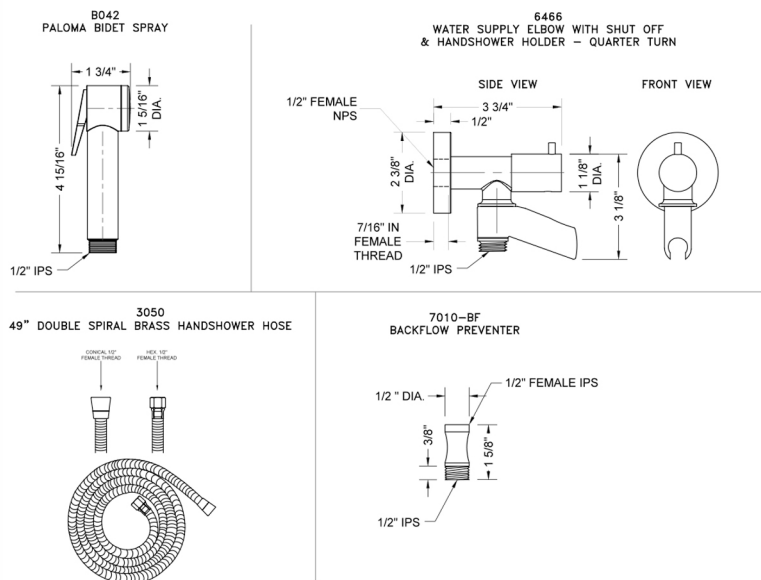

## Paloma Bidet Spray Kit with On/Off Water Supply

**Model #: B042-646-**

### FEATURES:

- Power spray bidet kit
- 1/2" Female inlet x 1/2" Male outlet
- Note:
  - Water must be turned off when not in use
- Kit includes:
  - Bidet handshower P/N B042
  - Water supply elbow with on/off valve and swivel handshower holder P/N 6466
  - Hose P/N 3049-DS
  - Dual check valve back flow preventer P/N 7010-BF

### SPECIFICATION DRAWING: