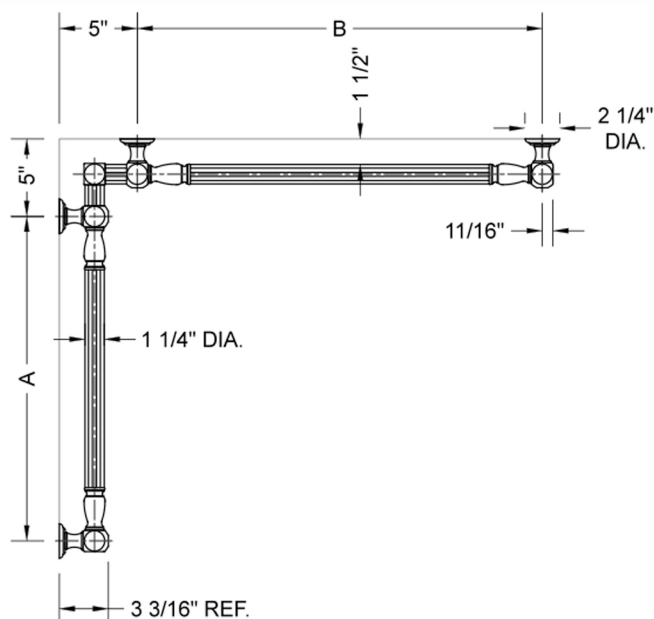

## G21 12" x 12" Inside Corner Grab Bar

Model #: **G21-12-12-IC-**

### FEATURES:

- ADA compliant when properly installed
- All brass construction, fully polished & plated
- All grab bars can be custom sized. Contact JACLO for pricing & availability
- Optional handshower sliders and toilet paper/wash cloth holders can be added only upon initial order
- Grab bars over 32" REQUIRE a middle post

### SPECIFICATION DRAWING:

BRASS LUXURY GRAB BAR							
PART. #	DESCRIPTION	A	B	PART. #	DESCRIPTION	A	B
G21-12-12-IC	CENTER OF POST	12"	12"	G21-24-36-IC	CENTER OF POST	24"	36"
G21-12-16-IC	CENTER OF POST	12"	16"	G21-24-48-IC	CENTER OF POST	24"	48"
G21-12-24-IC	CENTER OF POST	12"	24"	G21-24-60-IC	CENTER OF POST	24"	60"
G21-12-32-IC	CENTER OF POST	12"	32"				
				G21-32-32-IC	CENTER OF POST	32"	32"
G21-12-36-IC	CENTER OF POST	12"	36"	G21-32-36-IC	CENTER OF POST	32"	36"
G21-12-48-IC	CENTER OF POST	12"	48"	G21-32-48-IC	CENTER OF POST	32"	48"
G21-12-60-IC	CENTER OF POST	12"	60"	G21-32-60-IC	CENTER OF POST	32"	60"
G21-16-16-IC	CENTER OF POST	16"	16"	G21-36-36-IC	CENTER OF POST	36"	36"
G21-16-24-IC	CENTER OF POST	16"	24"	G21-36-48-IC	CENTER OF POST	36"	48"
G21-16-32-IC	CENTER OF POST	16"	32"	G21-36-60-IC	CENTER OF POST	36"	60"
G21-16-36-IC	CENTER OF POST	16"	36"	G21-48-48-IC	CENTER OF POST	48"	48"
G21-16-48-IC	CENTER OF POST	16"	48"	G21-48-60-IC	CENTER OF POST	48"	60"
G21-16-60-IC	CENTER OF POST	16"	60"				
				G21-60-60-IC	CENTER OF POST	60"	60"
G21-24-24-IC	CENTER OF POST	24"	24"				
G21-24-32-IC	CENTER OF POST	24"	32"				