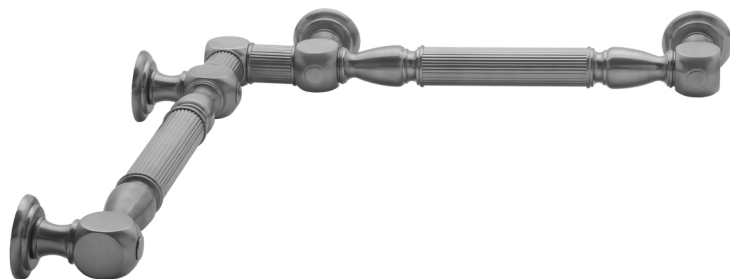

## G21 12" x 12" Inside Corner Grab Bar

Model #: **G21-12-12-IC-**

### FEATURES:

- ADA compliant when properly installed
- All brass construction, fully polished & plated
- All grab bars can be custom sized. Contact JACLO for pricing & availability
- Optional handshower sliders and toilet paper/wash cloth holders can be added only upon initial order
- Grab bars over 32" REQUIRE a middle post