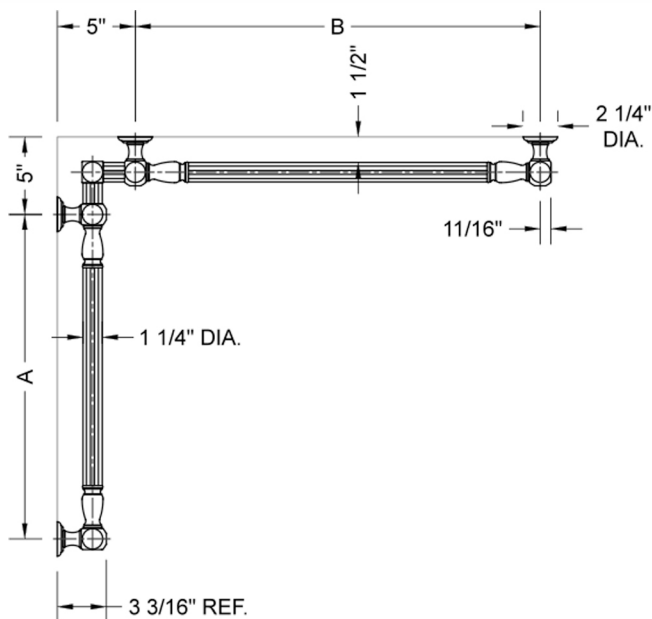

G21 16" x 32" Inside Corner Grab Bar

Model #: G21-16-32-IC-

FEATURES:

- ADA compliant when properly installed
- All brass construction, fully polished & plated
- All grab bars can be custom sized. Contact JACLO for pricing & availability
- Optional handshower sliders and toilet paper/wash cloth holders can be added only upon initial order
- Grab bars over 32" REQUIRE a middle post

SPECIFICATION DRAWING:

BRASS LUXURY GRAB BAR							
PART. #	DESCRIPTION	A	B	PART. #	DESCRIPTION	A	B
G21-12-12-IC	CENTER OF POST	12"	12"	G21-24-36-IC	CENTER OF POST	24"	36"
G21-12-16-IC	CENTER OF POST	12"	16"	G21-24-48-IC	CENTER OF POST	24"	48"
G21-12-24-IC	CENTER OF POST	12"	24"	G21-24-60-IC	CENTER OF POST	24"	60"
G21-12-32-IC	CENTER OF POST	12"	32"				
				G21-32-32-IC	CENTER OF POST	32"	32"
G21-12-36-IC	CENTER OF POST	12"	36"	G21-32-36-IC	CENTER OF POST	32"	36"
G21-12-48-IC	CENTER OF POST	12"	48"	G21-32-48-IC	CENTER OF POST	32"	48"
G21-12-60-IC	CENTER OF POST	12"	60"	G21-32-60-IC	CENTER OF POST	32"	60"
G21-16-16-IC	CENTER OF POST	16"	16"	G21-36-36-IC	CENTER OF POST	36"	36"
G21-16-24-IC	CENTER OF POST	16"	24"	G21-36-48-IC	CENTER OF POST	36"	48"
G21-16-32-IC	CENTER OF POST	16"	32"	G21-36-60-IC	CENTER OF POST	36"	60"
G21-16-36-IC	CENTER OF POST	16"	36"	G21-48-48-IC	CENTER OF POST	48"	48"
G21-16-48-IC	CENTER OF POST	16"	48"	G21-48-60-IC	CENTER OF POST	48"	60"
G21-16-60-IC	CENTER OF POST	16"	60"				
				G21-60-60-IC	CENTER OF POST	60"	60"
G21-24-24-IC	CENTER OF POST	24"	24"				
G21-24-32-IC	CENTER OF POST	24"	32"				