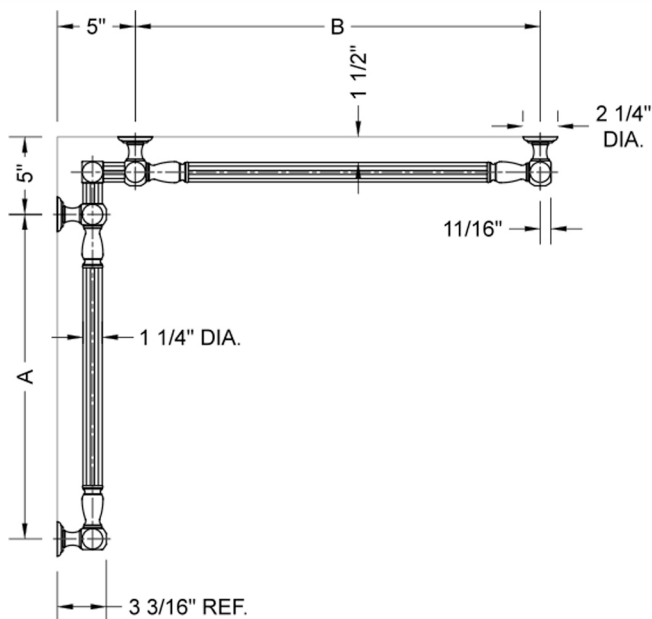

G21 32" x 36" Inside Corner Grab Bar Model #: G21-32-36-IC-

FEATURES:

- ADA compliant when properly installed
- All brass construction, fully polished & plated
- All grab bars can be custom sized. Contact JACLO for pricing & availability
- Optional handshower sliders and toilet paper/wash cloth holders can be added only upon initial order
- Grab bars over 32" REQUIRE a middle post

SPECIFICATION DRAWING:

BRASS LUXURY GRAB BAR							
PART. #	DESCRIPTION	A	B	PART. #	DESCRIPTION	A	B
G21-12-12-IC	CENTER OF POST	12"	12"	G21-24-36-IC	CENTER OF POST	24"	36"
G21-12-16-IC	CENTER OF POST	12"	16"	G21-24-48-IC	CENTER OF POST	24"	48"
G21-12-24-IC	CENTER OF POST	12"	24"	G21-24-60-IC	CENTER OF POST	24"	60"
G21-12-32-IC	CENTER OF POST	12"	32"				
				G21-32-32-IC	CENTER OF POST	32"	32"
G21-12-36-IC	CENTER OF POST	12"	36"	G21-32-36-IC	CENTER OF POST	32"	36"
G21-12-48-IC	CENTER OF POST	12"	48"	G21-32-48-IC	CENTER OF POST	32"	48"
G21-12-60-IC	CENTER OF POST	12"	60"	G21-32-60-IC	CENTER OF POST	32"	60"
G21-16-16-IC	CENTER OF POST	16"	16"	G21-36-36-IC	CENTER OF POST	36"	36"
G21-16-24-IC	CENTER OF POST	16"	24"	G21-36-48-IC	CENTER OF POST	36"	48"
G21-16-32-IC	CENTER OF POST	16"	32"	G21-36-60-IC	CENTER OF POST	36"	60"
G21-16-36-IC	CENTER OF POST	16"	36"	G21-48-48-IC	CENTER OF POST	48"	48"
G21-16-48-IC	CENTER OF POST	16"	48"	G21-48-60-IC	CENTER OF POST	48"	60"
G21-16-60-IC	CENTER OF POST	16"	60"				
				G21-60-60-IC	CENTER OF POST	60"	60"
G21-24-24-IC	CENTER OF POST	24"	24"				
G21-24-32-IC	CENTER OF POST	24"	32"				