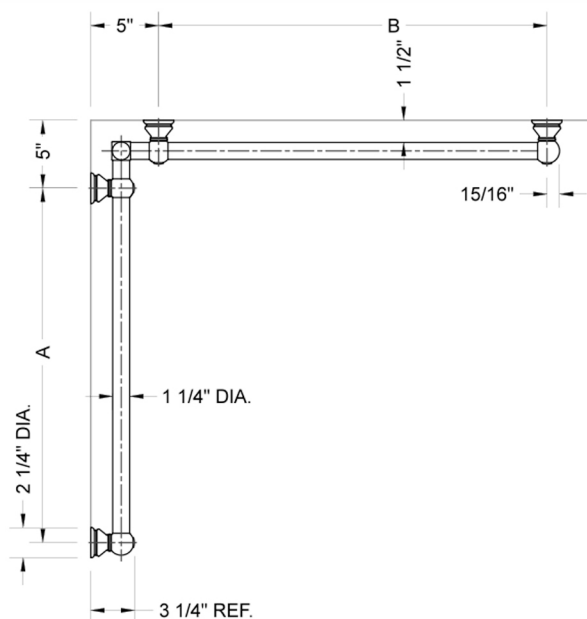

G30 12" x 16" Inside Corner Grab Bar

Model #: G30-12-16-IC-

FEATURES:

- ADA compliant when properly installed
- All brass construction, fully polished & plated
- All grab bars can be custom sized. Contact JACLO for pricing & availability
- Optional handshower sliders and toilet paper/wash cloth holders can be added only upon initial order
- Grab bars over 32" REQUIRE a middle post

SPECIFICATION DRAWING:

BRASS LUXURY GRAB BAR							
PART. #	DESCRIPTION	A	B	PART. #	DESCRIPTION	A	B
G30-12-12-IC	CENTER OF POST	12"	12"	G30-24-36-IC	CENTER OF POST	24"	36"
G30-12-16-IC	CENTER OF POST	12"	16"	G30-24-48-IC	CENTER OF POST	24"	48"
G30-12-24-IC	CENTER OF POST	12"	24"	G30-24-60-IC	CENTER OF POST	24"	60"
G30-12-32-IC	CENTER OF POST	12"	32"				
G30-12-36-IC	CENTER OF POST	12"	36"	G30-32-32-IC	CENTER OF POST	32"	32"
G30-12-48-IC	CENTER OF POST	12"	48"	G30-32-36-IC	CENTER OF POST	32"	36"
G30-12-60-IC	CENTER OF POST	12"	60"	G30-32-48-IC	CENTER OF POST	32"	48"
				G30-32-60-IC	CENTER OF POST	32"	60"
G30-16-16-IC	CENTER OF POST	16"	16"				
G30-16-24-IC	CENTER OF POST	16"	24"	G30-36-36-IC	CENTER OF POST	36"	36"
G30-16-32-IC	CENTER OF POST	16"	32"	G30-36-48-IC	CENTER OF POST	36"	48"
				G30-36-60-IC	CENTER OF POST	36"	60"
G30-16-36-IC	CENTER OF POST	16"	36"				
G30-16-48-IC	CENTER OF POST	16"	48"	G30-48-48-IC	CENTER OF POST	48"	48"
G30-16-60-IC	CENTER OF POST	16"	60"	G30-48-60-IC	CENTER OF POST	48"	60"
G30-24-24-IC	CENTER OF POST	24"	24"	G30-60-60-IC	CENTER OF POST	60"	60"
G30-24-32-IC	CENTER OF POST	24"	32"				