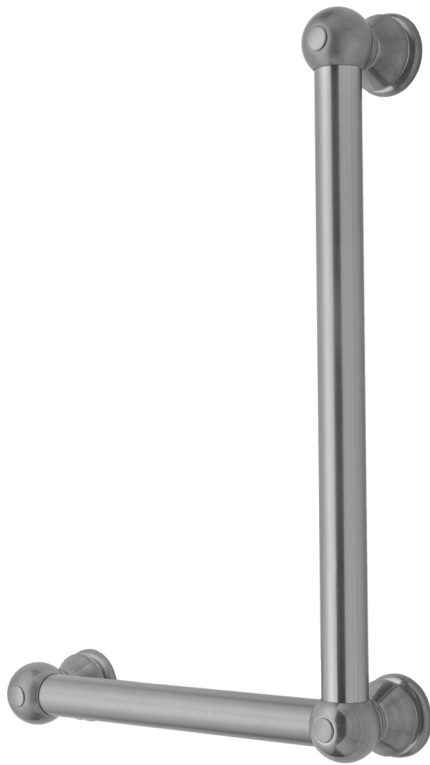

G30 24H x 16W 90° Left Hand Grab Bar

Model #: **G30-24H-16W-LH-**

FEATURES:

- ADA compliant when properly installed
- All brass construction, fully polished & plated
- All grab bars can be custom sized. Contact JACLO for pricing & availability
- Optional handshower sliders and toilet paper/wash cloth holders can be added only upon initial order
- Grab bars over 32" REQUIRE a middle post

AVAILABLE FINISHES:

Polished Chrome (PCH)	Satin Chrome (SC)	Bronze Umber (BU)
Satin Nickel (SN)	Pewter (PEW)	Caramel Bronze (CB)
Polished Nickel (PN)	Antique Brass (AB)	Antique Copper (ACU)
Oil-Rubbed Bronze (ORB)	Polished Brass (PB)	Polished Copper (PCU)
Vintage Bronze (VB)	Satin Brass (SB)	Rose Gold (RG)
Matte Black (MBK)	Satin Gold (SG)	Polished Gold (PG)
Black Nickel (BKN)	Bombay Gold (BG)	Jewelers Gold (JG)
Europa Bronze (EB)	White (WH)	Sedona Beige (SDB)
Tristan Brass (TB)	Unlacquered Brass (ULB)	Satin Cooper (SCU)

SPECIFICATION DRAWING:

BRASS LUXURY GRAB BAR			
PART. #	DESCRIPTION	A H	B W
G30-12H-12W	CENTER TO CENTER	12"	12"
G30-12H-16W	CENTER TO CENTER	12"	16"
G30-12H-24W	CENTER TO CENTER	12"	24"
G30-12H-32W	CENTER TO CENTER	12"	32"
G30-16H-12W	CENTER TO CENTER	16"	12"
G30-16H-16W	CENTER TO CENTER	16"	16"
G30-16H-24W	CENTER TO CENTER	16"	24"
G30-16H-32W	CENTER TO CENTER	16"	32"
G30-24H-12W	CENTER TO CENTER	24"	12"
G30-24H-16W	CENTER TO CENTER	24"	16"
G30-24H-24W	CENTER TO CENTER	24"	24"
G30-24H-32W	CENTER TO CENTER	24"	32"
G30-32H-12W	CENTER TO CENTER	32"	12"
G30-32H-16W	CENTER TO CENTER	32"	16"
G30-32H-24W	CENTER TO CENTER	32"	24"
G30-32H-32W	CENTER TO CENTER	32"	32"