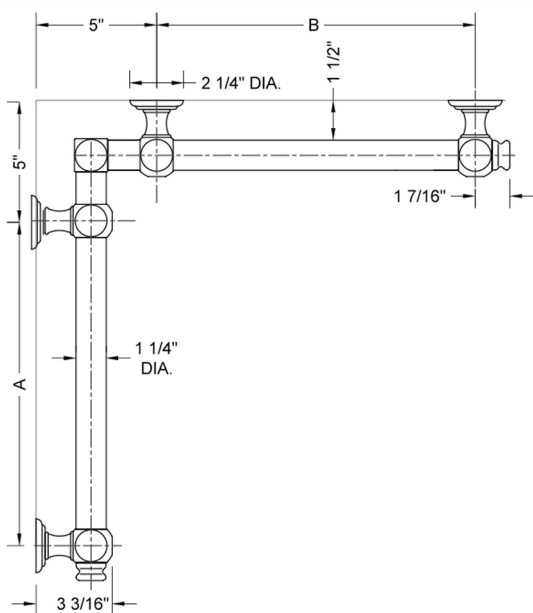

## G60 24" x 24" Inside Corner Grab Bar

Model #: **G60-24-24-IC-**

### FEATURES:

- ADA compliant when properly installed
- All brass construction, fully polished & plated
- All grab bars can be custom sized. Contact JACLO for pricing & availability
- Optional handshower sliders and toilet paper/wash cloth holders can be added only upon initial order
- Grab bars over 32" REQUIRE a middle post

### SPECIFICATION DRAWING:

BRASS LUXURY GRAB BAR							
PART #	DESCRIPTION	A	B	PART #	DESCRIPTION	A	B
G60-12-12-IC	CENTER OF POST	12"	12"	G60-24-36-IC	CENTER OF POST	24"	36"
G60-12-16-IC	CENTER OF POST	12"	16"	G60-24-48-IC	CENTER OF POST	24"	48"
G60-12-24-IC	CENTER OF POST	12"	24"	G60-24-60-IC	CENTER OF POST	24"	60"
G60-12-32-IC	CENTER OF POST	12"	32"				
G60-12-36-IC	CENTER OF POST	12"	36"	G60-32-32-IC	CENTER OF POST	32"	32"
G60-12-48-IC	CENTER OF POST	12"	48"	G60-32-36-IC	CENTER OF POST	32"	36"
G60-12-60-IC	CENTER OF POST	12"	60"	G60-32-48-IC	CENTER OF POST	32"	48"
				G60-32-60-IC	CENTER OF POST	32"	60"
G60-16-16-IC	CENTER OF POST	16"	16"				
G60-16-24-IC	CENTER OF POST	16"	24"	G60-36-36-IC	CENTER OF POST	36"	36"
G60-16-32-IC	CENTER OF POST	16"	32"	G60-36-48-IC	CENTER OF POST	36"	48"
				G60-36-60-IC	CENTER OF POST	36"	60"
G60-16-36-IC	CENTER OF POST	16"	36"				
G60-16-48-IC	CENTER OF POST	16"	48"	G60-48-48-IC	CENTER OF POST	48"	48"
G60-16-60-IC	CENTER OF POST	16"	60"	G60-48-60-IC	CENTER OF POST	48"	60"
G60-24-24-IC	CENTER OF POST	24"	24"	G60-60-60-IC	CENTER OF POST	60"	60"
G60-24-32-IC	CENTER OF POST	24"	32"				