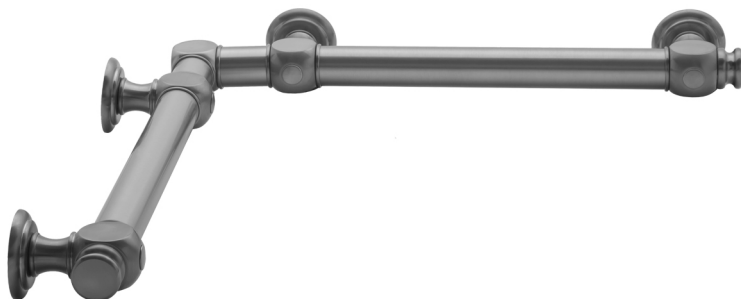

## G60 24" x 24" Inside Corner Grab Bar

Model #: **G60-24-24-IC-**

### FEATURES:

- ADA compliant when properly installed
- All brass construction, fully polished & plated
- All grab bars can be custom sized. Contact JACLO for pricing & availability
- Optional handshower sliders and toilet paper/wash cloth holders can be added only upon initial order
- Grab bars over 32" REQUIRE a middle post