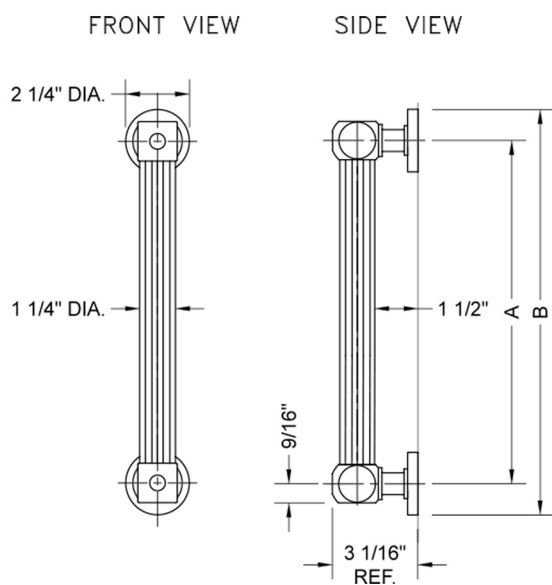

16" G71 Straight Grab Bar

Model #: **G71-16-**

FEATURES:

- ADA compliant when properly installed
- All brass construction, fully polished & plated
- All grab bars can be custom sized. Contact JACLO for pricing & availability
- Optional handshower sliders and toilet paper/wash cloth holders can be added only upon initial order
- Grab bars over 32" REQUIRE a middle post

SPECIFICATION DRAWING:

BRASS LUXURY GRAB BARS			
PART. #	DESCRIPTION	A	B
G71-12-XX	12" GRAB BAR	12"	14 1/4"
G71-16-XX	16" GRAB BAR	16"	18 1/4"
G71-18-XX	18" GRAB BAR	18"	20 1/4"
G71-24-XX	24" GRAB BAR	24"	26 1/4"
G71-32-XX	32" GRAB BAR	32"	34 1/4"
<i>*NOTE: GRAB BARS OVER 32" REQUIRE A MIDDLE POST</i>			
G71-36-XX	36" GRAB BAR	36"	38 1/4"
G71-42-XX	42" GRAB BAR	42"	44 1/4"
G71-48-XX	48" GRAB BAR	48"	50 1/4"
G71-60-XX	60" GRAB BAR	60"	62 1/4"