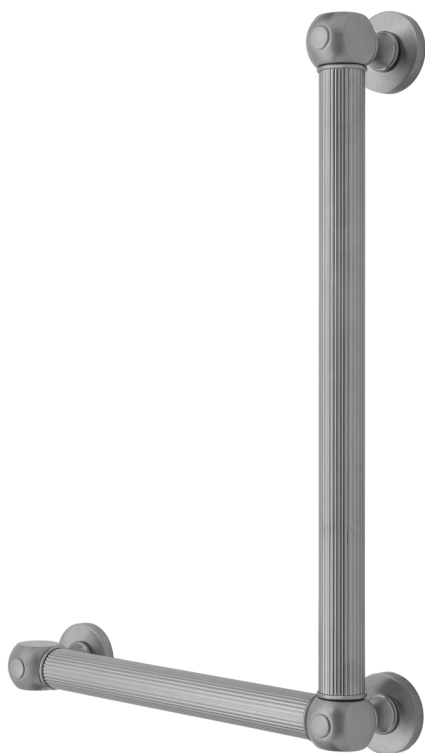

G71 24H x 12W 90° Left Hand Grab Bar

Model #: **G71-24H-12W-LH-**

FEATURES:

- ADA compliant when properly installed
- All brass construction, fully polished & plated
- All grab bars can be custom sized. Contact JACLO for pricing & availability
- Optional handshower sliders and toilet paper/wash cloth holders can be added only upon initial order
- Grab bars over 32" REQUIRE a middle post

AVAILABLE FINISHES:

Polished Chrome (PCH)	Satin Chrome (SC)	Bronze Umber (BU)
Satin Nickel (SN)	Pewter (PEW)	Caramel Bronze (CB)
Polished Nickel (PN)	Antique Brass (AB)	Antique Copper (ACU)
Oil-Rubbed Bronze (ORB)	Polished Brass (PB)	Polished Copper (PCU)
Vintage Bronze (VB)	Satin Brass (SB)	Rose Gold (RG)
Matte Black (MBK)	Satin Gold (SG)	Polished Gold (PG)
Black Nickel (BKN)	Bombay Gold (BG)	Jewelers Gold (JG)
Europa Bronze (EB)	White (WH)	Sedona Beige (SDB)
Tristan Brass (TB)	Unlacquered Brass (ULB)	Satin Cooper (SCU)

SPECIFICATION DRAWING:

BRASS LUXURY GRAB BAR			
PART. #	DESCRIPTION	A H	B W
G71-12H-12W	CENTER TO CENTER	12"	12"
G71-12H-16W	CENTER TO CENTER	12"	16"
G71-12H-24W	CENTER TO CENTER	12"	24"
G71-12H-32W	CENTER TO CENTER	12"	32"
G71-16H-12W	CENTER TO CENTER	16"	12"
G71-16H-16W	CENTER TO CENTER	16"	16"
G71-16H-24W	CENTER TO CENTER	16"	24"
G71-16H-32W	CENTER TO CENTER	16"	32"
G71-24H-12W	CENTER TO CENTER	24"	12"
G71-24H-16W	CENTER TO CENTER	24"	16"
G71-24H-24W	CENTER TO CENTER	24"	24"
G71-24H-32W	CENTER TO CENTER	24"	32"
G71-32H-12W	CENTER TO CENTER	32"	12"
G71-32H-16W	CENTER TO CENTER	32"	16"
G71-32H-24W	CENTER TO CENTER	32"	24"
G71-32H-32W	CENTER TO CENTER	32"	32"