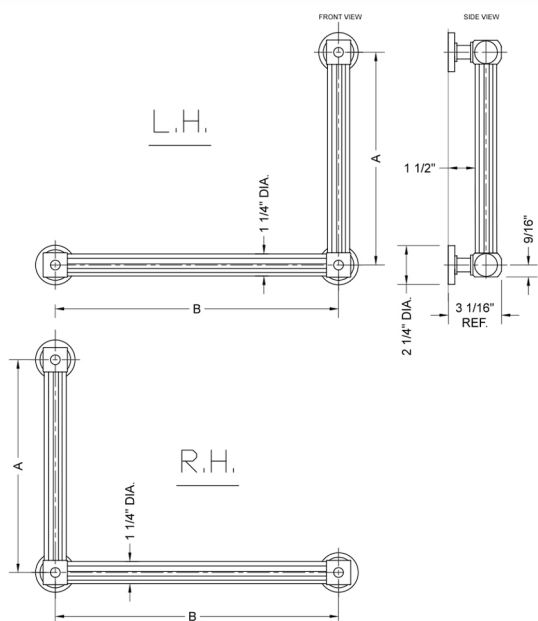

G71 24H x 12W 90° Left Hand Grab Bar

Model #: **G71-24H-12W-LH-**

FEATURES:

- ADA compliant when properly installed
- All brass construction, fully polished & plated
- All grab bars can be custom sized. Contact JACLO for pricing & availability
- Optional handshower sliders and toilet paper/wash cloth holders can be added only upon initial order
- Grab bars over 32" REQUIRE a middle post

SPECIFICATION DRAWING:

BRASS LUXURY GRAB BAR			
PART. #	DESCRIPTION	A H	B W
G71-12H-12W	CENTER TO CENTER	12"	12"
G71-12H-16W	CENTER TO CENTER	12"	16"
G71-12H-24W	CENTER TO CENTER	12"	24"
G71-12H-32W	CENTER TO CENTER	12"	32"
G71-16H-12W	CENTER TO CENTER	16"	12"
G71-16H-16W	CENTER TO CENTER	16"	16"
G71-16H-24W	CENTER TO CENTER	16"	24"
G71-16H-32W	CENTER TO CENTER	16"	32"
G71-24H-12W	CENTER TO CENTER	24"	12"
G71-24H-16W	CENTER TO CENTER	24"	16"
G71-24H-24W	CENTER TO CENTER	24"	24"
G71-24H-32W	CENTER TO CENTER	24"	32"
G71-32H-12W	CENTER TO CENTER	32"	12"
G71-32H-16W	CENTER TO CENTER	32"	16"
G71-32H-24W	CENTER TO CENTER	32"	24"
G71-32H-32W	CENTER TO CENTER	32"	32"