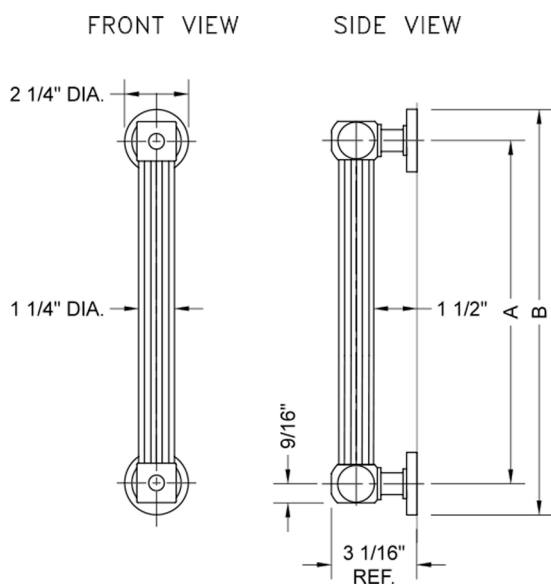

## 48" G71 Straight Grab Bar

Model #: G71-48-

### FEATURES:

- ADA compliant when properly installed
- All brass construction, fully polished & plated
- All grab bars can be custom sized. Contact JACLO for pricing & availability
- Optional handshower sliders and toilet paper/wash cloth holders can be added only upon initial order
- Grab bars over 32" REQUIRE a middle post

### SPECIFICATION DRAWING:

BRASS LUXURY GRAB BARS			
PART. #	DESCRIPTION	A	B
G71-12-XX	12" GRAB BAR	12"	14 1/4"
G71-16-XX	16" GRAB BAR	16"	18 1/4"
G71-18-XX	18" GRAB BAR	18"	20 1/4"
G71-24-XX	24" GRAB BAR	24"	26 1/4"
G71-32-XX	32" GRAB BAR	32"	34 1/4"
<i>*NOTE: GRAB BARS OVER 32" REQUIRE A MIDDLE POST</i>			
G71-36-XX	36" GRAB BAR	36"	38 1/4"
G71-42-XX	42" GRAB BAR	42"	44 1/4"
G71-48-XX	48" GRAB BAR	48"	50 1/4"
G71-60-XX	60" GRAB BAR	60"	62 1/4"