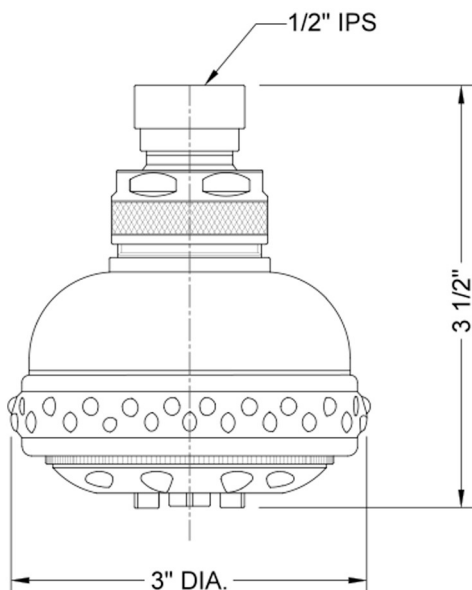

# Sensation Showerhead- 2.0 GPM

Model #: S127-2.0-

### FEATURES:

- 5 function showerhead with 3" face
- 1/2" IPS adjustable brass ball joint to adjust angle of showerhead
- Brass body
- Rubber ring for easy grip, no slip adjustment of functions
- Soft wide bubble aerating rinse, great for children & the elderly
- Available flow rates: 2.5, 2.0, 1.75 & 1.5 GPM

### SPECIFICATION DRAWING: