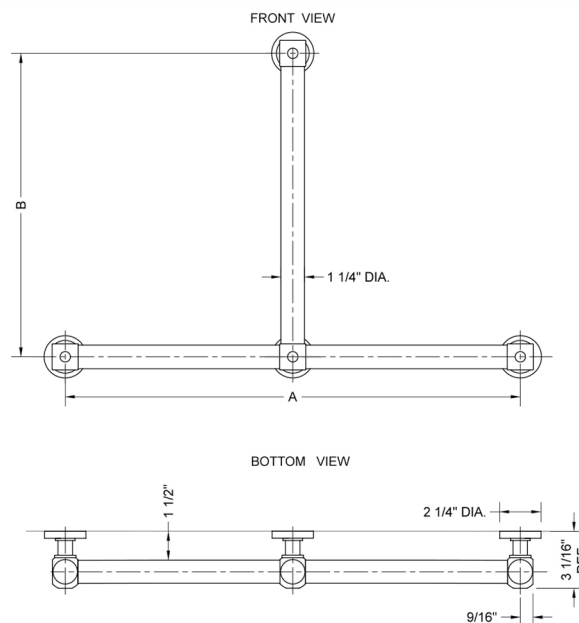

T70 Smooth Transitional 24H x 24W T Grab Bar

Model #: T70-24H-24W-

FEATURES:

- ADA compliant when properly installed
- All brass construction, fully polished & plated
- All grab bars can be custom sized. Contact JACLO for pricing & availability
- Optional handshower sliders and toilet paper/wash cloth holders can be added only upon initial order
- Grab bars over 32" REQUIRE a middle post

SPECIFICATION DRAWING:

BRASS LUXURY GRAB BAR			
PART. #	DESCRIPTION	A H	B W
T70-24H-24W	CENTER TO CENTER	24"	24"
T70-24H-32W	CENTER TO CENTER	24"	32"
T70-32H-24W	CENTER TO CENTER	32"	24"
T70-32H-32W	CENTER TO CENTER	32"	32"