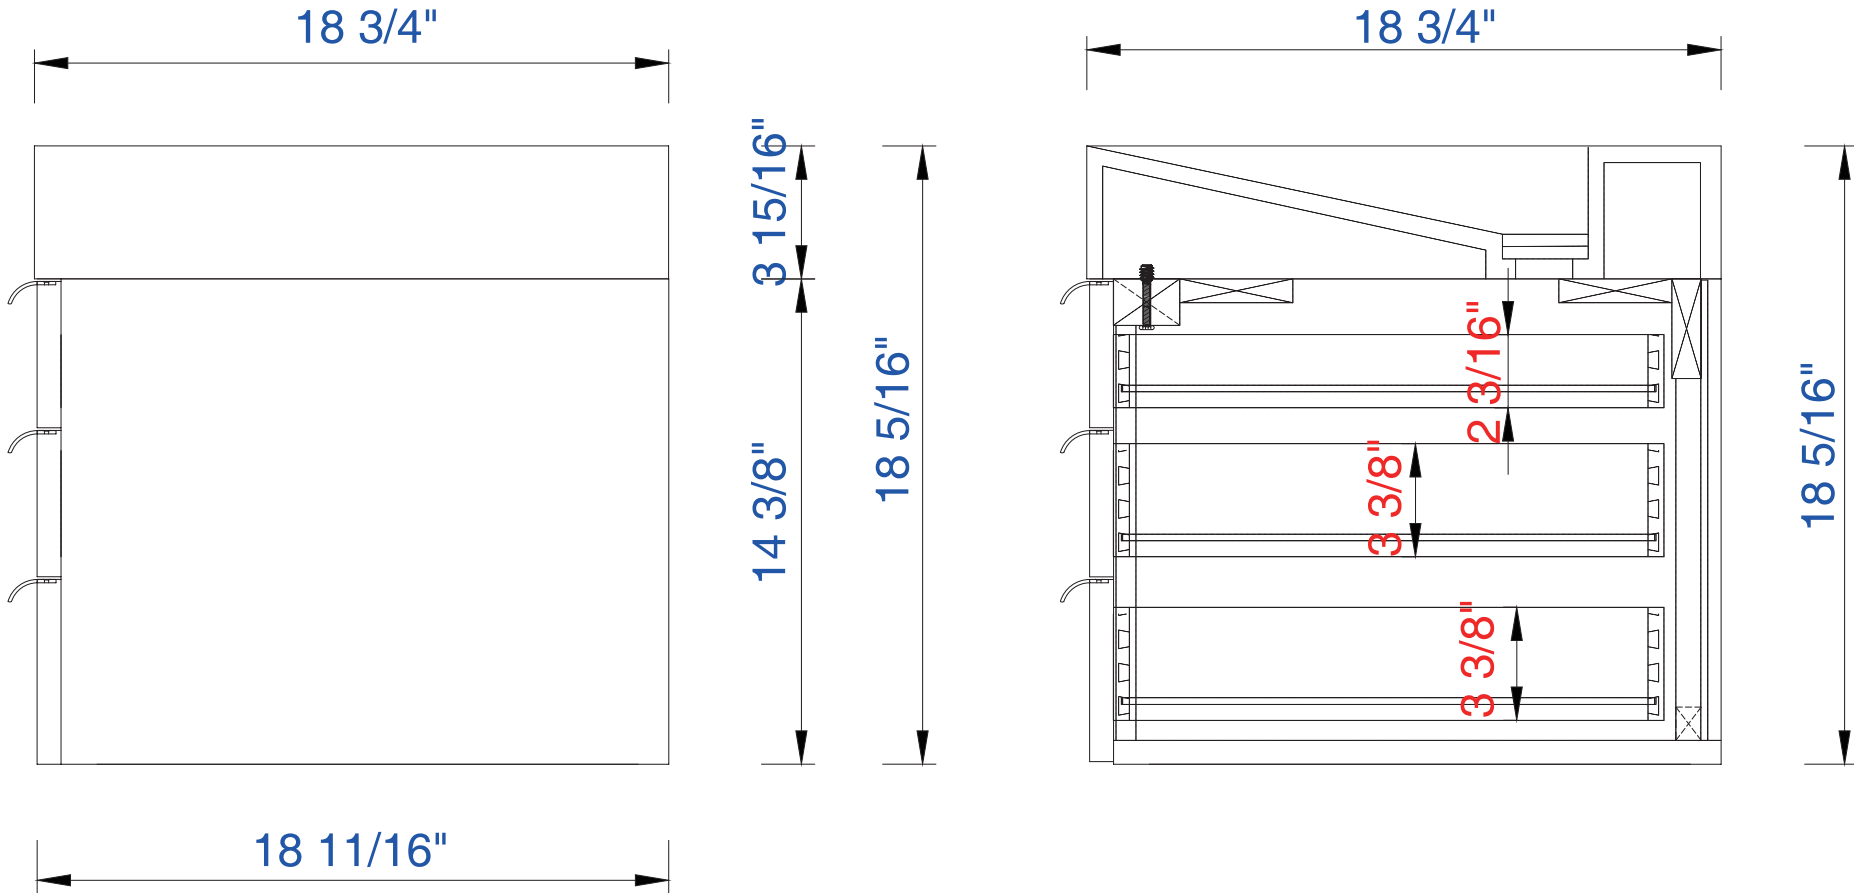

72"

Item Number:

- 389-V72-AGR-A
- 389-V72-CFO-A
- 389-V72-GW-A
- 389-V72-LTO-A

JAMES MARTIN

VANITIES

Mercer Island 72" Cabinet

Diagrams with Dimensions
page 03 of 03

NOTE ONE: Married Countertop is standard for this cabinet
NOTE TWO: This vanity does not have a Backsplash.

1829mm

Item Number:

- 389-V72-AGR-A
- 389-V72-CFO-A
- 389-V72-GW-A
- 389-V72-LTO-A

JAMES MARTIN

VANITIES

Mercer Island 1829mm Cabinet

Diagrams with Dimensions
page 01 of 03

NOTE ONE: Married Countertop is standard for this cabinet
NOTE TWO: This vanity does not have a Backsplash.

1829mm

Item Number:

- 389-V72-AGR-A
- 389-V72-CFO-A
- 389-V72-GW-A
- 389-V72-LTO-A

JAMES MARTIN

VANITIES

Mercer Island 1829mm Cabinet

Diagrams with Dimensions
page 02 of 03

NOTE ONE: Married Countertop is standard for this cabinet

1829mm

Item Number:

- 389-V72-AGR-A
- 389-V72-CFO-A
- 389-V72-GW-A
- 389-V72-LTO-A

JAMES MARTIN

VANITIES

Mercer Island 1829mm Cabinet

Diagrams with Dimensions
page 03 of 03

NOTE ONE: Married Countertop is standard for this cabinet
NOTE TWO: This vanity does not have a Backsplash.