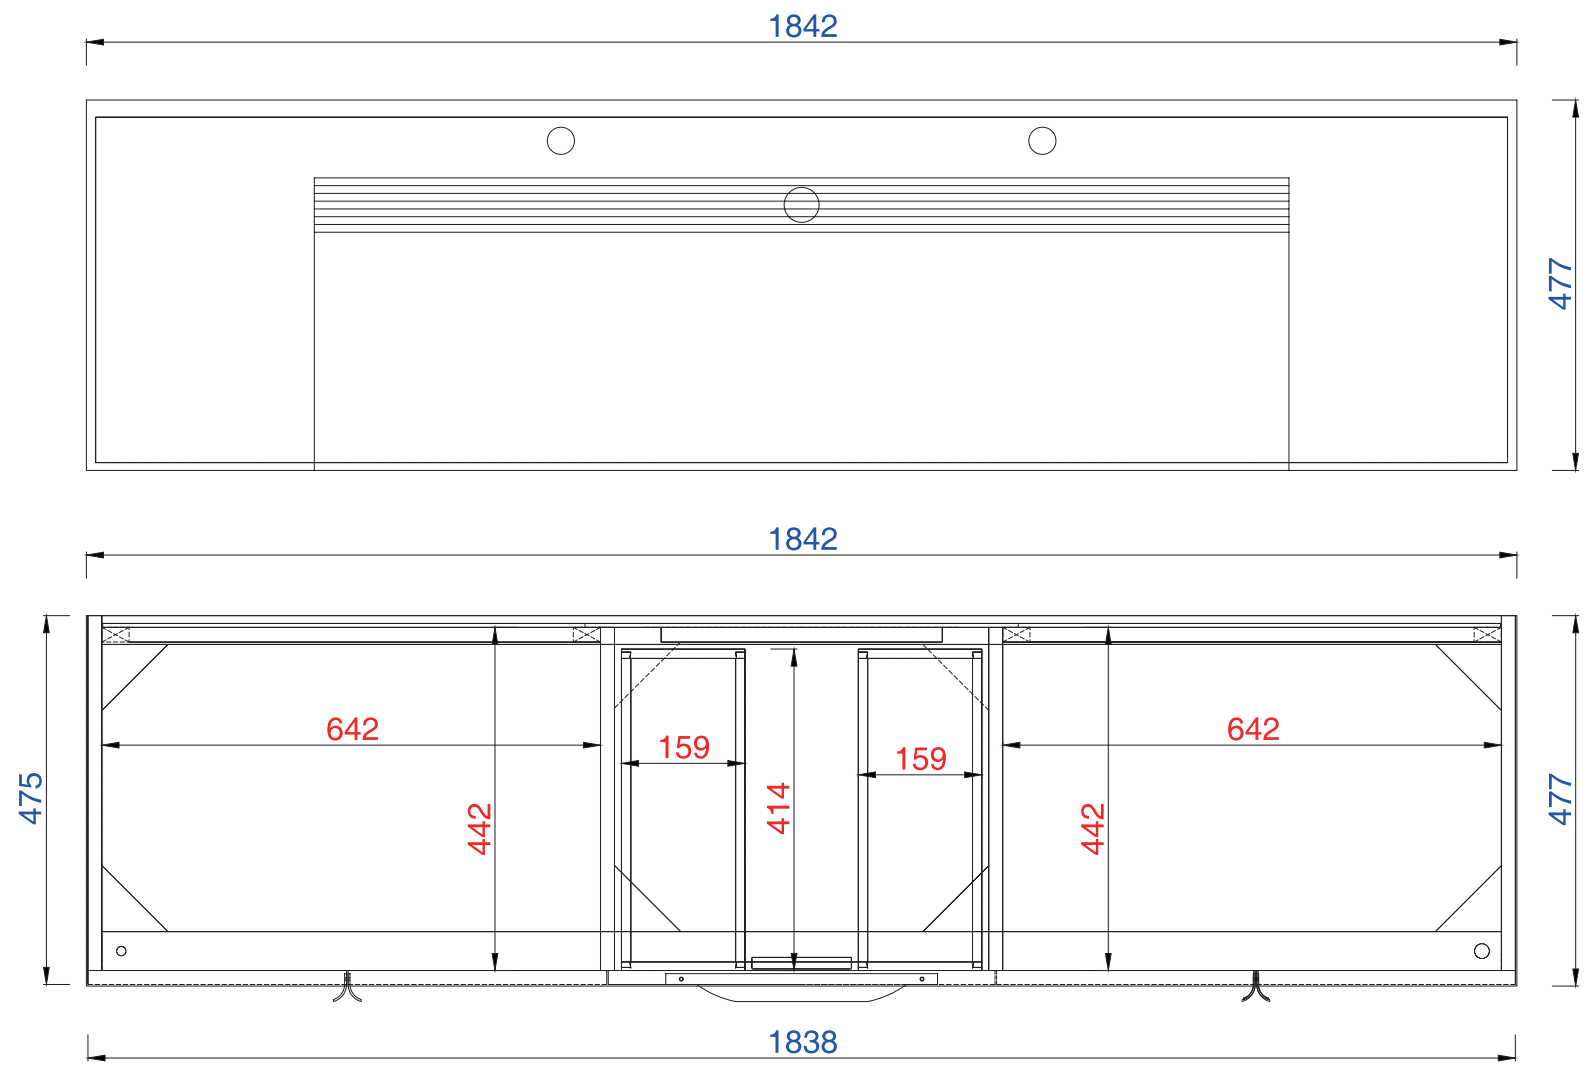

72"

Item Number:

- 389-V72-AGR-A
- 389-V72-CFO-A
- 389-V72-GW-A
- 389-V72-LTO-A

JAMES MARTIN

VANITIES

Mercer Island 72" Cabinet

Diagrams with Dimensions
page 01 of 03

NOTE ONE: Married Countertop is standard for this cabinet
NOTE TWO: This vanity does not have a Backsplash.

1829mm

Item Number:

- 389-V72-AGR-A
- 389-V72-CFO-A
- 389-V72-GW-A
- 389-V72-LTO-A

JAMES MARTIN

VANITIES

Mercer Island 1829mm Cabinet

Diagrams with Dimensions
page 01 of 03

NOTE ONE: Married Countertop is standard for this cabinet
NOTE TWO: This vanity does not have a Backsplash.

1829mm

Item Number:

- 389-V72-AGR-A
- 389-V72-CFO-A
- 389-V72-GW-A
- 389-V72-LTO-A

JAMES MARTIN

VANITIES

Mercer Island 1829mm Cabinet

Diagrams with Dimensions
page 02 of 03

NOTE ONE: Married Countertop is standard for this cabinet

1829mm

Item Number:

- 389-V72-AGR-A
- 389-V72-CFO-A
- 389-V72-GW-A
- 389-V72-LTO-A

JAMES MARTIN

VANITIES

Mercer Island 1829mm Cabinet

Diagrams with Dimensions
page 03 of 03

NOTE ONE: Married Countertop is standard for this cabinet
NOTE TWO: This vanity does not have a Backsplash.