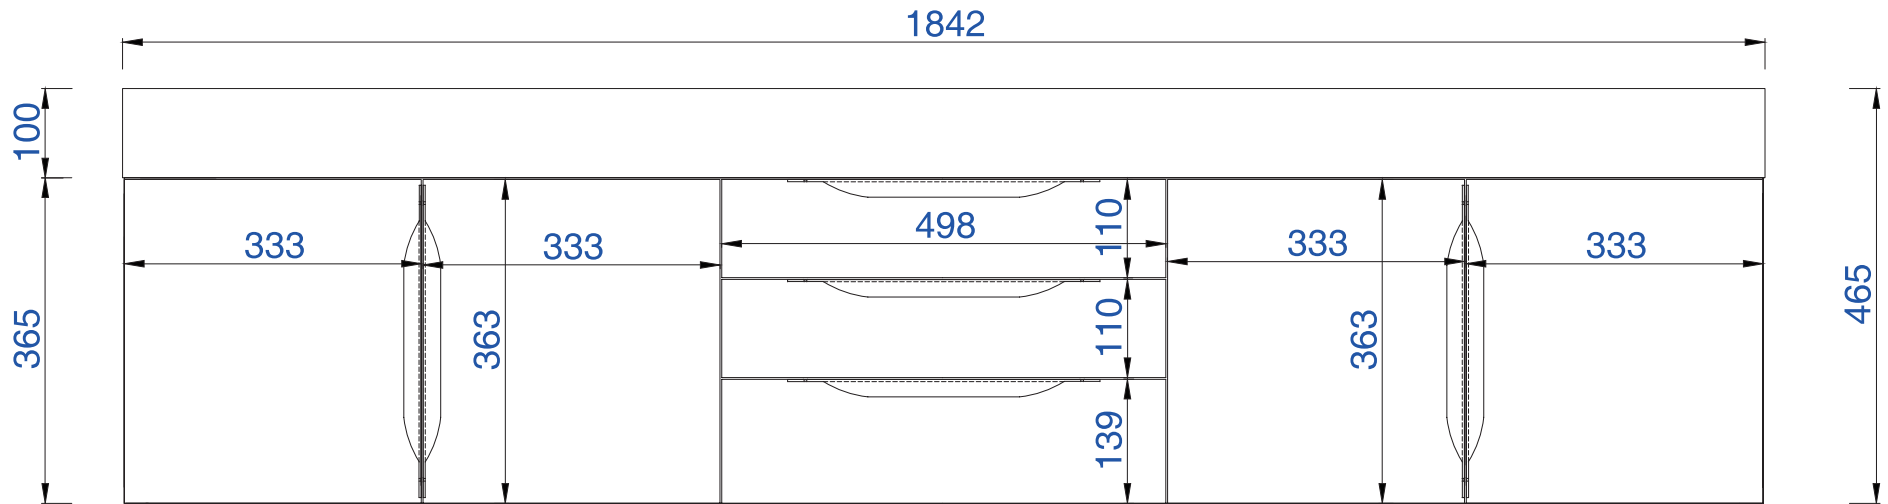

72"

Item Number:

- 389-V72-AGR-A
- 389-V72-CFO-A
- 389-V72-GW-A
- 389-V72-LTO-A

JAMES MARTIN

VANITIES

Mercer Island 72" Cabinet

Diagrams with Dimensions
page 01 of 03

NOTE ONE: Married Countertop is standard for this cabinet
NOTE TWO: This vanity does not have a Backsplash.

1829mm

Item Number:

- 389-V72-AGR-A
- 389-V72-CFO-A
- 389-V72-GW-A
- 389-V72-LTO-A

JAMES MARTIN

VANITIES

Mercer Island 1829mm Cabinet

Diagrams with Dimensions
page 01 of 03

NOTE ONE: Married Countertop is standard for this cabinet
NOTE TWO: This vanity does not have a Backsplash.

1829mm

Item Number:

- 389-V72-AGR-A
- 389-V72-CFO-A
- 389-V72-GW-A
- 389-V72-LTO-A

JAMES MARTIN

VANITIES

Mercer Island 1829mm Cabinet

Diagrams with Dimensions
page 02 of 03

NOTE ONE: Married Countertop is standard for this cabinet

1829mm

Item Number:

- 389-V72-AGR-A
- 389-V72-CFO-A
- 389-V72-GW-A
- 389-V72-LTO-A

JAMES MARTIN

VANITIES

Mercer Island 1829mm Cabinet

Diagrams with Dimensions
page 03 of 03

NOTE ONE: Married Countertop is standard for this cabinet
NOTE TWO: This vanity does not have a Backsplash.