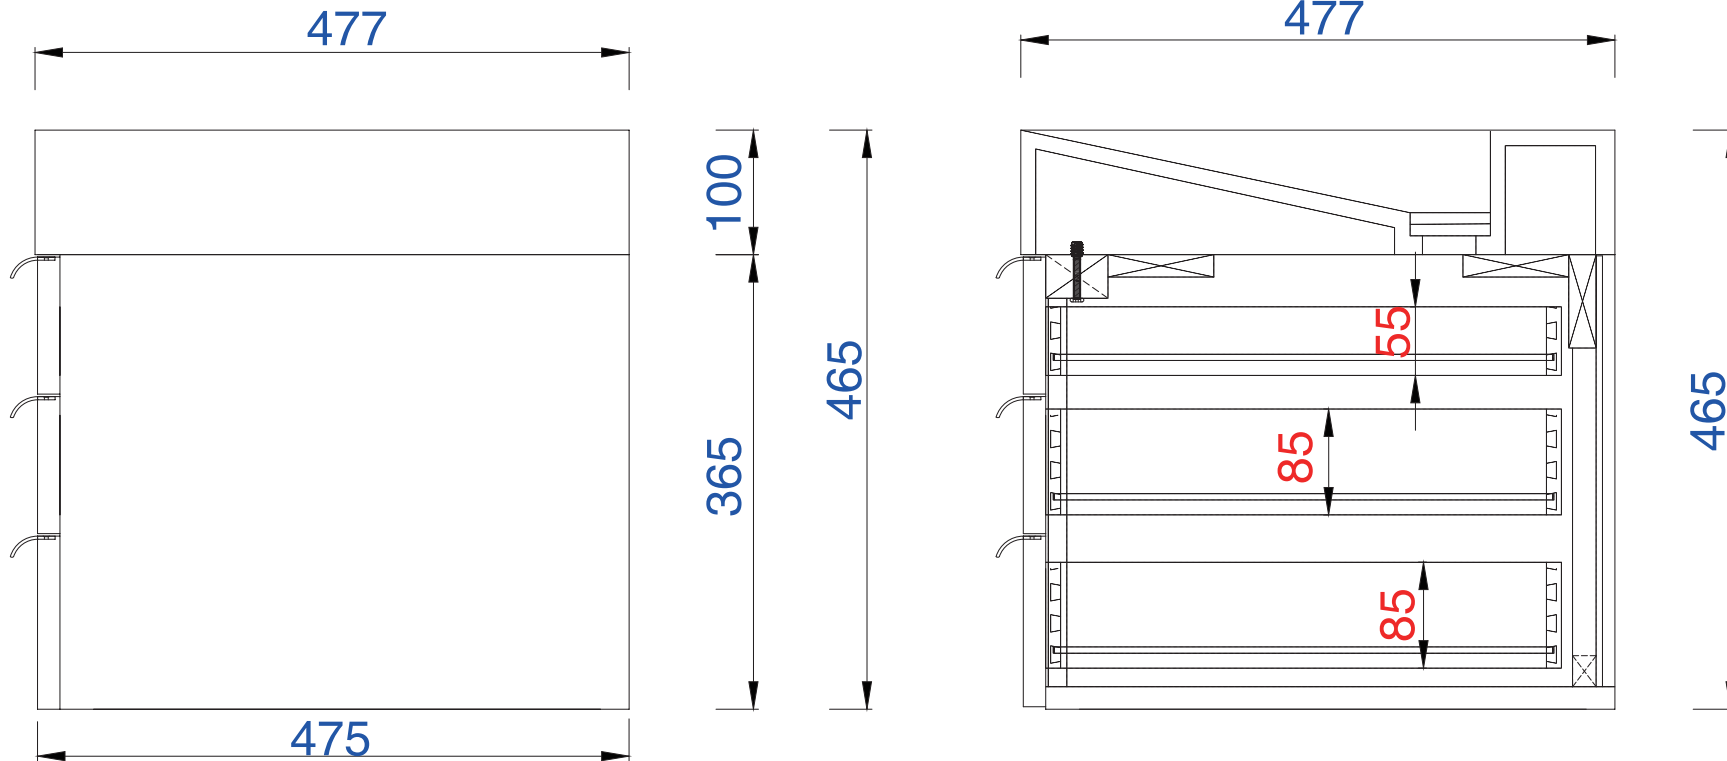

1829mm

Item Number:

- 389-V72-AGR-A
- 389-V72-CFO-A
- 389-V72-GW-A
- 389-V72-LTO-A

JAMES MARTIN

VANITIES

Mercer Island 1829mm Cabinet

Diagrams with Dimensions
page 01 of 03

NOTE ONE: Married Countertop is standard for this cabinet
NOTE TWO: This vanity does not have a Backsplash.

1829mm

Item Number:

- 389-V72-AGR-A
- 389-V72-CFO-A
- 389-V72-GW-A
- 389-V72-LTO-A

JAMES MARTIN

VANITIES

Mercer Island 1829mm Cabinet

Diagrams with Dimensions
page 02 of 03

NOTE ONE: Married Countertop is standard for this cabinet

1829mm

Item Number:

- 389-V72-AGR-A
- 389-V72-CFO-A
- 389-V72-GW-A
- 389-V72-LTO-A

JAMES MARTIN

VANITIES

Mercer Island 1829mm Cabinet

Diagrams with Dimensions
page 03 of 03

NOTE ONE: Married Countertop is standard for this cabinet
NOTE TWO: This vanity does not have a Backsplash.

72"

Item Number:

- 389-V72-AGR-A
- 389-V72-CFO-A
- 389-V72-GW-A
- 389-V72-LTO-A

JAMES MARTIN

VANITIES™

Mercer Island 72" Cabinet

Diagrams with Dimensions
page 01 of 01

1829mm