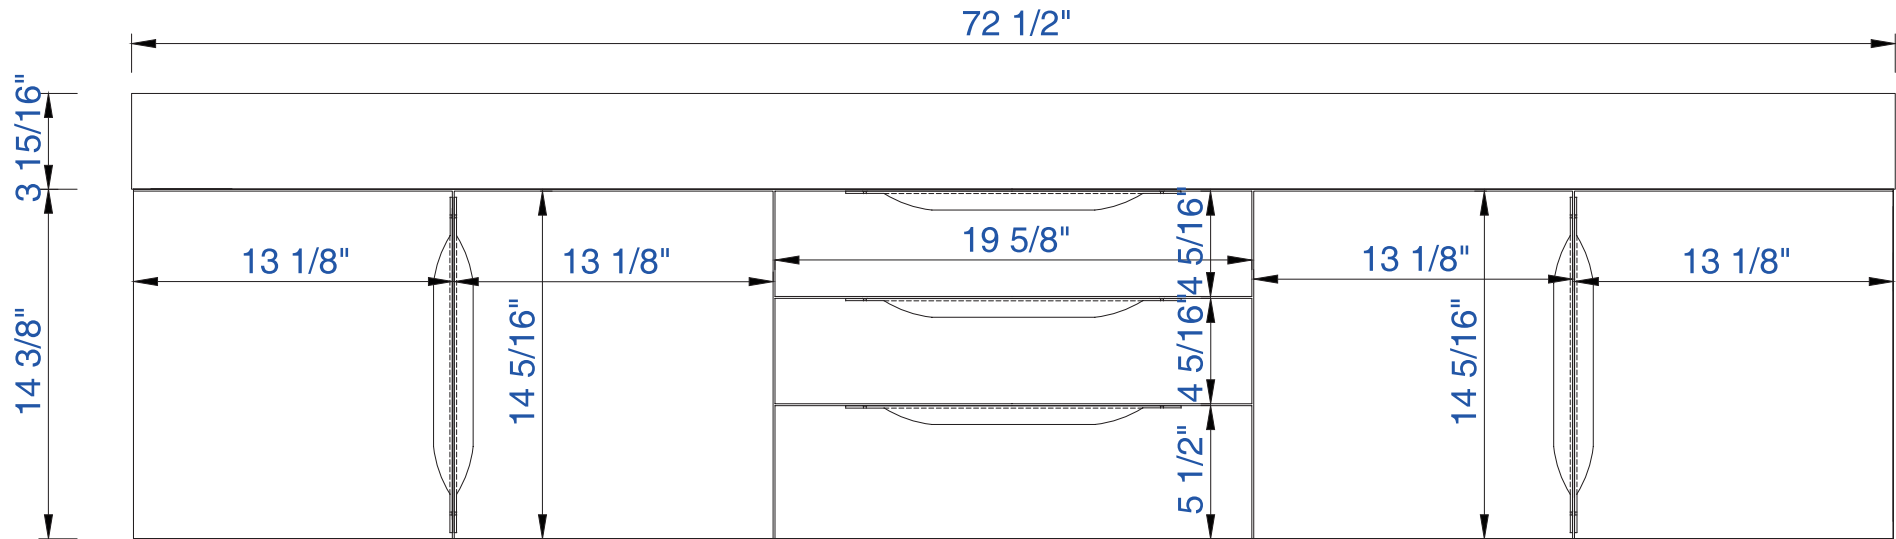

72"

Item Number:

- 389-V72-AGR-A
- 389-V72-CFO-A
- 389-V72-GW-A
- 389-V72-LTO-A

JAMES MARTIN

VANITIES

Mercer Island 72" Cabinet

Diagrams with Dimensions
page 01 of 03

NOTE ONE: Married Countertop is standard for this cabinet
NOTE TWO: This vanity does not have a Backsplash.

72"

Item Number:

- 389-V72-AGR-A
- 389-V72-CFO-A
- 389-V72-GW-A
- 389-V72-LTO-A

JAMES MARTIN

VANITIES

Mercer Island 72" Cabinet

Diagrams with Dimensions
page 02 of 03

NOTE ONE: Married Countertop is standard for this cabinet

1829mm

Item Number:

- 389-V72-AGR-A
- 389-V72-CFO-A
- 389-V72-GW-A
- 389-V72-LTO-A

JAMES MARTIN

VANITIES

Mercer Island 1829mm Cabinet

Diagrams with Dimensions
page 01 of 03

NOTE ONE: Married Countertop is standard for this cabinet
NOTE TWO: This vanity does not have a Backsplash.

1829mm

Item Number:

- 389-V72-AGR-A
- 389-V72-CFO-A
- 389-V72-GW-A
- 389-V72-LTO-A

JAMES MARTIN

VANITIES

Mercer Island 1829mm Cabinet

Diagrams with Dimensions
page 03 of 03

NOTE ONE: Married Countertop is standard for this cabinet
NOTE TWO: This vanity does not have a Backsplash.