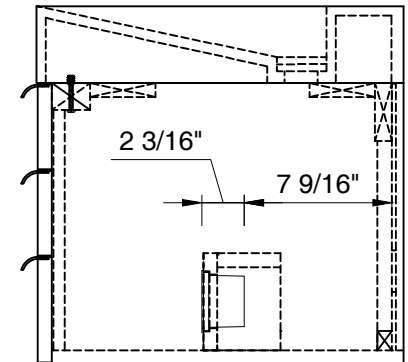

1829mm

Item Number:

- 389-V72-AGR-A
- 389-V72-CFO-A
- 389-V72-GW-A
- 389-V72-LTO-A

JAMES MARTIN

VANITIES

Mercer Island 1829mm Cabinet

Diagrams with Dimensions
page 01 of 03

NOTE ONE: Married Countertop is standard for this cabinet
NOTE TWO: This vanity does not have a Backsplash.

1829mm

Item Number:

- 389-V72-AGR-A
- 389-V72-CFO-A
- 389-V72-GW-A
- 389-V72-LTO-A

JAMES MARTIN

VANITIES

Mercer Island 1829mm Cabinet

Diagrams with Dimensions
page 03 of 03

NOTE ONE: Married Countertop is standard for this cabinet
NOTE TWO: This vanity does not have a Backsplash.

72"

Item Number:

- 389-V72-AGR-A
- 389-V72-CFO-A
- 389-V72-GW-A
- 389-V72-LTO-A

JAMES MARTIN

VANITIES™

Mercer Island 72" Cabinet

Diagrams with Dimensions
page 01 of 01

1829mm

Item Number:

- 389-V72-AGR-A
- 389-V72-CFO-A
- 389-V72-GW-A
- 389-V72-LTO-A

JAMES MARTIN

VANITIES™

Mercer Island 1829mm Cabinet

Diagrams with Dimensions
page 01 of 01