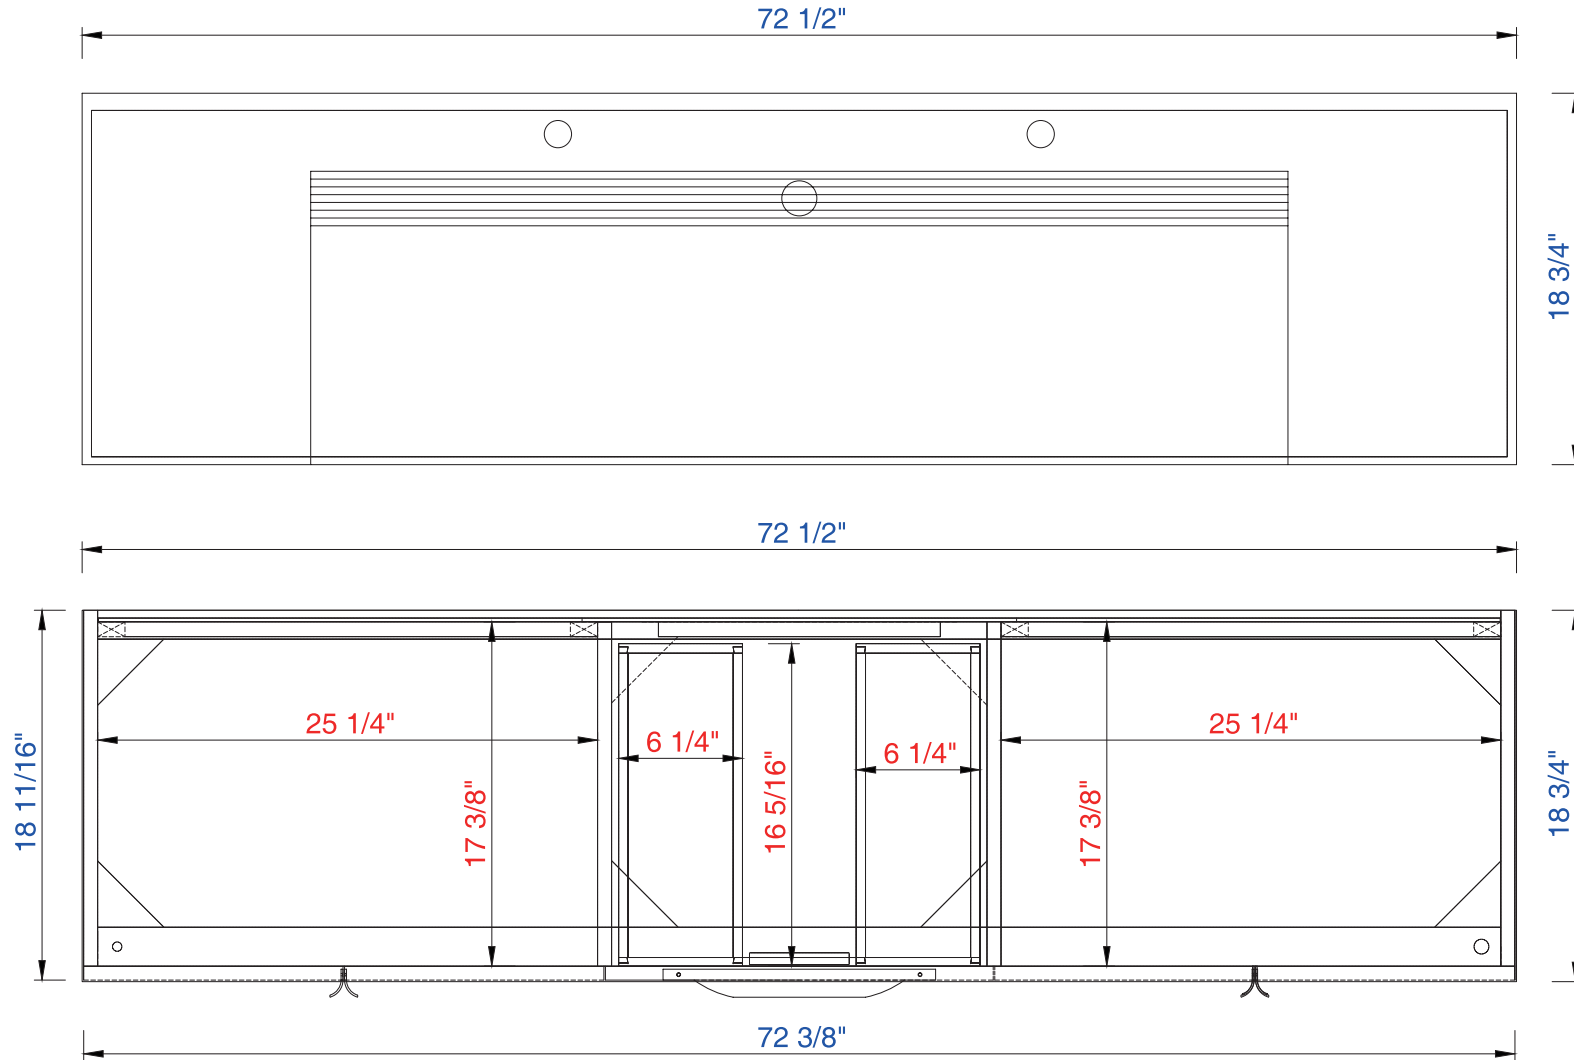

72"

Item Number:

- 389-V72-AGR-A
- 389-V72-CFO-A
- 389-V72-GW-A
- 389-V72-LTO-A

JAMES MARTIN

VANITIES

Mercer Island 72" Cabinet

Diagrams with Dimensions
page 01 of 03

NOTE ONE: Married Countertop is standard for this cabinet
NOTE TWO: This vanity does not have a Backsplash.

72"

Item Number:

- 389-V72-AGR-A
- 389-V72-CFO-A
- 389-V72-GW-A
- 389-V72-LTO-A

JAMES MARTIN

VANITIES

Mercer Island 72" Cabinet

Diagrams with Dimensions
page 02 of 03

NOTE ONE: Married Countertop is standard for this cabinet

72"

Item Number:

- 389-V72-AGR-A
- 389-V72-CFO-A
- 389-V72-GW-A
- 389-V72-LTO-A

JAMES MARTIN

VANITIES

Mercer Island 72" Cabinet

Diagrams with Dimensions
page 03 of 03

NOTE ONE: Married Countertop is standard for this cabinet
NOTE TWO: This vanity does not have a Backsplash.

1829mm

Item Number:

- 389-V72-AGR-A
- 389-V72-CFO-A
- 389-V72-GW-A
- 389-V72-LTO-A

JAMES MARTIN

VANITIES

Mercer Island 1829mm Cabinet

Diagrams with Dimensions
page 01 of 03

NOTE ONE: Married Countertop is standard for this cabinet
NOTE TWO: This vanity does not have a Backsplash.