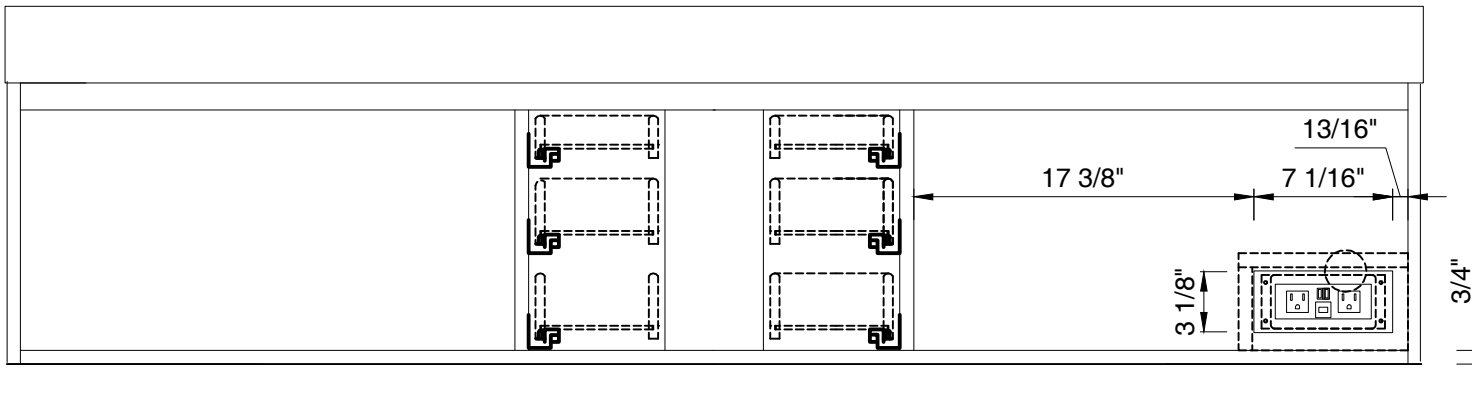

72"

Item Number:

- 389-V72-AGR-A
- 389-V72-CFO-A
- 389-V72-GW-A
- 389-V72-LTO-A

JAMES MARTIN

VANITIES

Mercer Island 72" Cabinet

Diagrams with Dimensions
page 01 of 03

NOTE ONE: Married Countertop is standard for this cabinet
NOTE TWO: This vanity does not have a Backsplash.

1829mm

Item Number:

- 389-V72-AGR-A
- 389-V72-CFO-A
- 389-V72-GW-A
- 389-V72-LTO-A

JAMES MARTIN

VANITIES

Mercer Island 1829mm Cabinet

Diagrams with Dimensions
page 03 of 03

NOTE ONE: Married Countertop is standard for this cabinet
NOTE TWO: This vanity does not have a Backsplash.

72"

Item Number:

- 389-V72-AGR-A
- 389-V72-CFO-A
- 389-V72-GW-A
- 389-V72-LTO-A

JAMES MARTIN

VANITIES™

Mercer Island 72" Cabinet

Diagrams with Dimensions
page 01 of 01

1829mm

Item Number:

- 389-V72-AGR-A
- 389-V72-CFO-A
- 389-V72-GW-A
- 389-V72-LTO-A

JAMES MARTIN

VANITIES™

Mercer Island 1829mm Cabinet

Diagrams with Dimensions
page 01 of 01